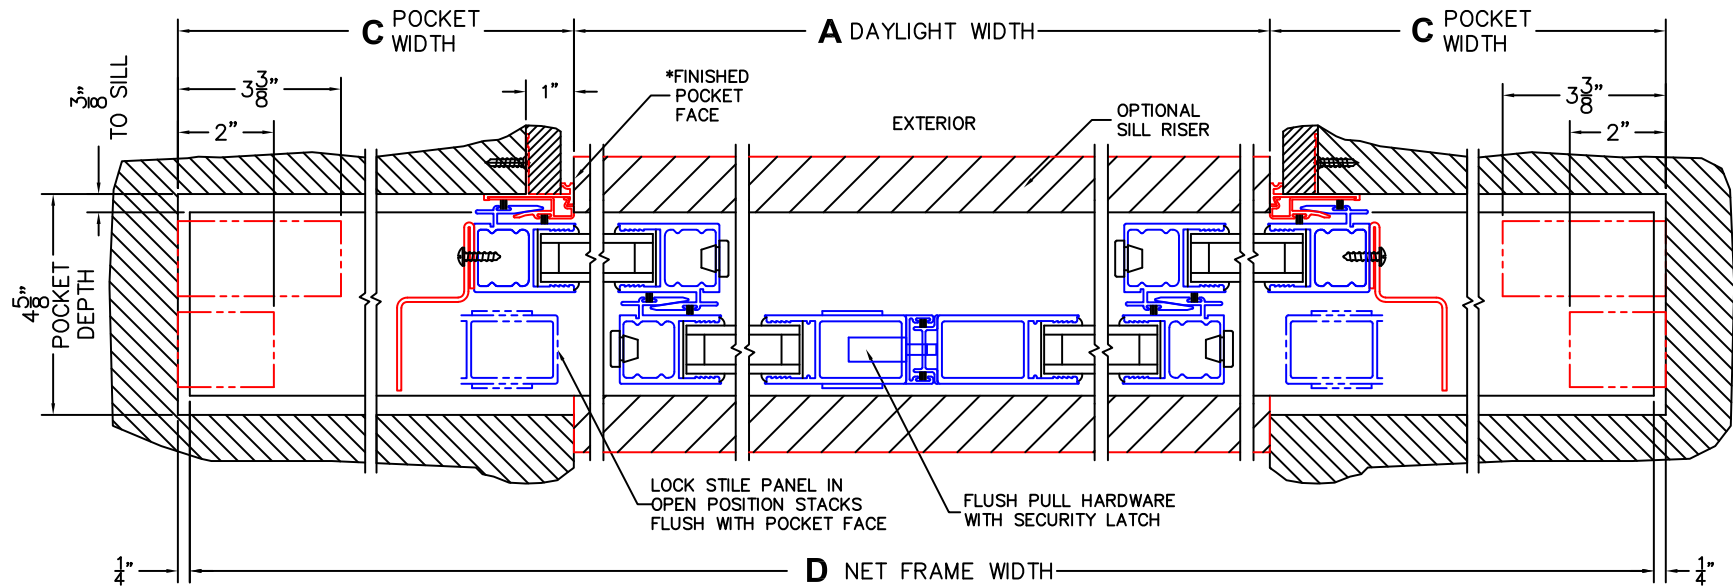

(USE RULER TO SCALE DIMENSIONS IN INCHES)

SCALE: 1/4

- ③
POCKET
JAMB
- ④
POCKET
INTERLOCKERS
- ⑤
INTERLOCKERS
- ⑥
MEETING
STILES
- ⑦
INTERLOCKERS
- ⑧
POCKET
INTERLOCKERS
- ⑨
POCKET
JAMB

*CAUTION: WHEN CONSTRUCTING POCKET NOTE THAT DAYLIGHT WIDTH DOES NOT INCLUDE 1" SET BACK FOR POST INTERLOCKER.