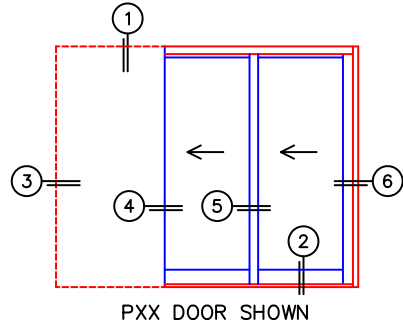

C(POCKET WIDTH)

D(NET FRAME WIDTH)

NOTES:

(USE RULER TO SCALE DIMENSIONS IN INCHES)

SCALE: 1/4

PXX DOOR SHOWN

*CAUTION: WHEN CONSTRUCTING POCKET NOTE THAT DAYLIGHT WIDTH DOES NOT INCLUDE 1" SET BACK FOR POST INTERLOCKER.