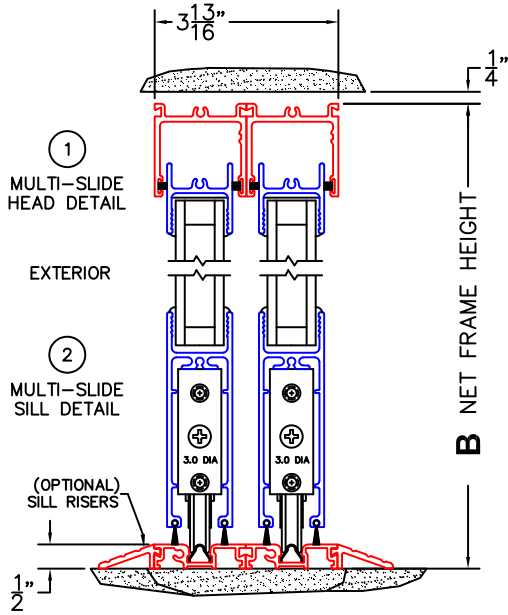

C(POCKET WIDTH)

D(NET FRAME WIDTH)

NOTES:

(USE RULER TO SCALE DIMENSIONS IN INCHES)

SCALE: 1/4

PXX DOOR SHOWN

*CAUTION: WHEN CONSTRUCTING POCKET NOTE THAT DAYLIGHT WIDTH DOES NOT INCLUDE 1" SET BACK FOR POST INTERLOCKER.