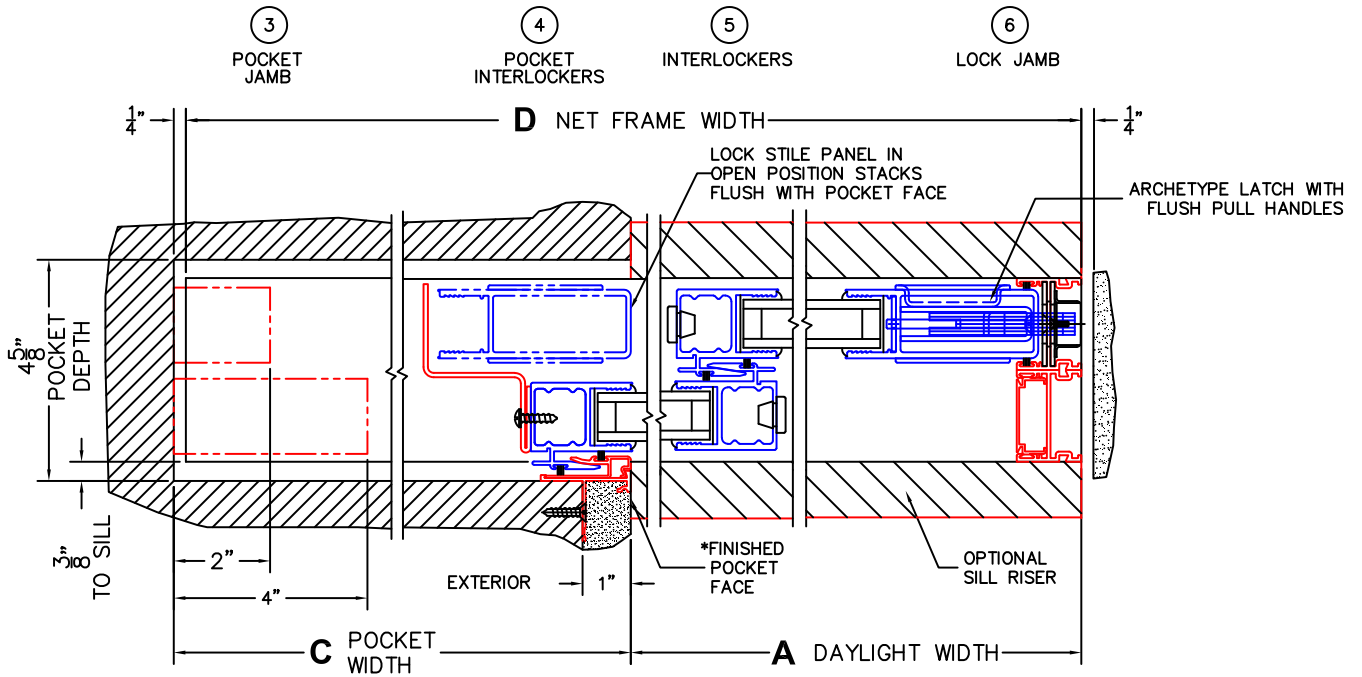

C(POCKET WIDTH)

D(NET FRAME WIDTH)

NOTES:

(USE RULER TO SCALE DIMENSIONS IN INCHES)

SCALE: 1/4

PXX DOOR SHOWN

*CAUTION: WHEN CONSTRUCTING POCKET NOTE THAT DAYLIGHT WIDTH DOES NOT INCLUDE 1" SET BACK FOR POST INTERLOCKER.