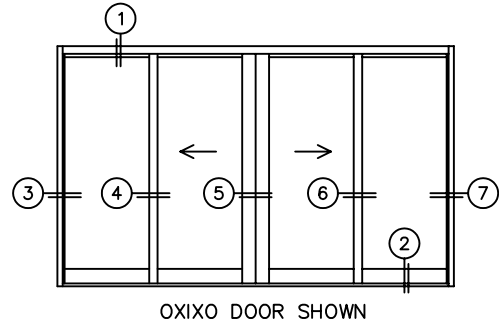

FLEETWOOD
WINDOWS & DOORS
FleetwoodUSA.com

NORWOOD 3050
OXIXO CUSTOM CONFIGURATION
NO SCREENS

ORDER NO.:

ITEM NO.:

SCALE: 1/4

REQUIRED DEALER INFO.

A(NET FRAME WIDTH)

B(NET FRAME HEIGHT)

NOTES:

3
FIXED JAMB

4
INTERLOCKERS

5
MEETING STILES

6
INTERLOCKERS

7
FIXED JAMB

FLEETWOOD
WINDOWS & DOORS
FleetwoodUSA.com

NORWOOD 3050
OXIXO CUSTOM CONFIGURATION
NO SCREENS

ORDER NO.:

ITEM NO.:

SCALE: 1/4

DOOR SHOWN IN OPEN POSITION