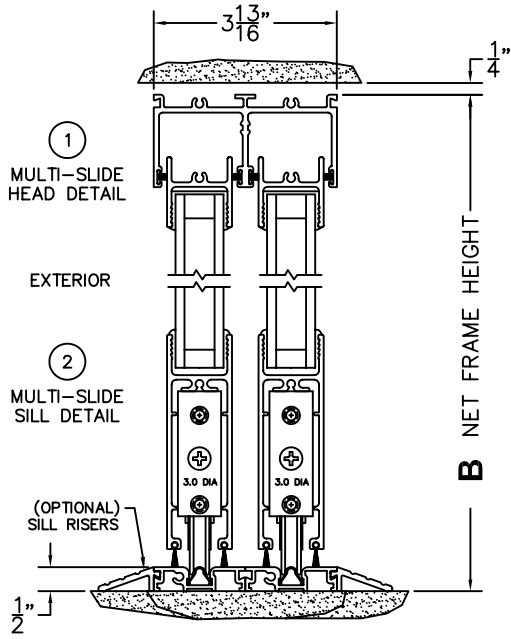

FLEETWOOD
WINDOWS & DOORS
FleetwoodUSA.com

NORWOOD 3050
OXIXO CUSTOM CONFIGURATION
NO SCREENS

ORDER NO.:

ITEM NO.:

SCALE: 1/4

REQUIRED DEALER INFO.

A(NET FRAME WIDTH)

B(NET FRAME HEIGHT)

NOTES: