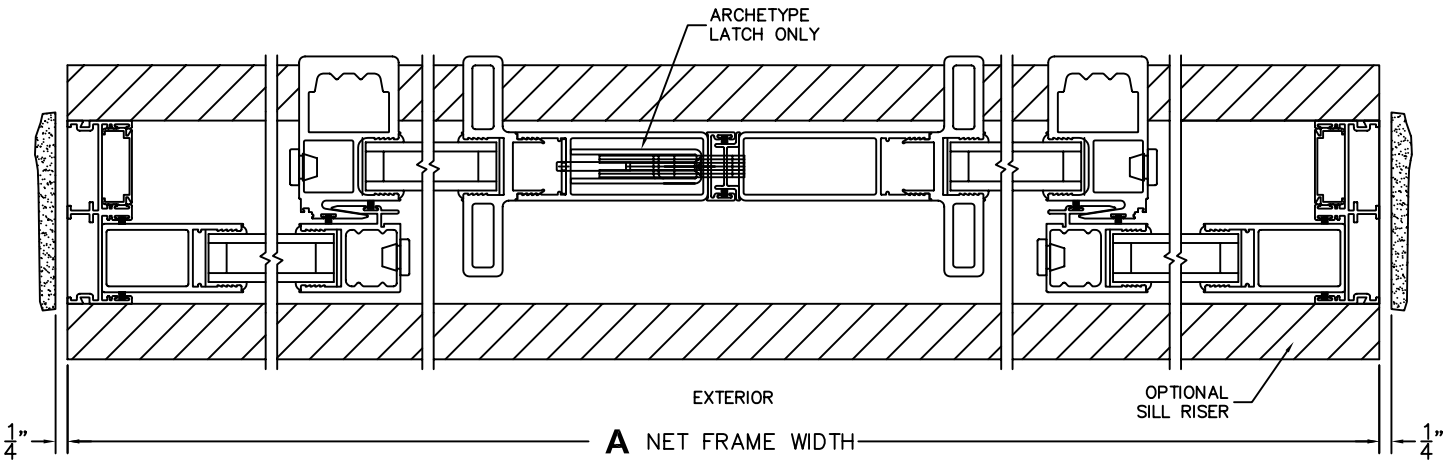

NOTES:

3
FIXED JAMB

4
INTERLOCKERS

5
MEETING STILES

6
INTERLOCKERS

7
FIXED JAMB

FLEETWOOD
WINDOWS & DOORS
FleetwoodUSA.com

NORWOOD 3050
OXIXO CUSTOM CONFIGURATION
NO SCREENS

ORDER NO.:

ITEM NO.:

SCALE: 1/4

DOOR SHOWN IN OPEN POSITION