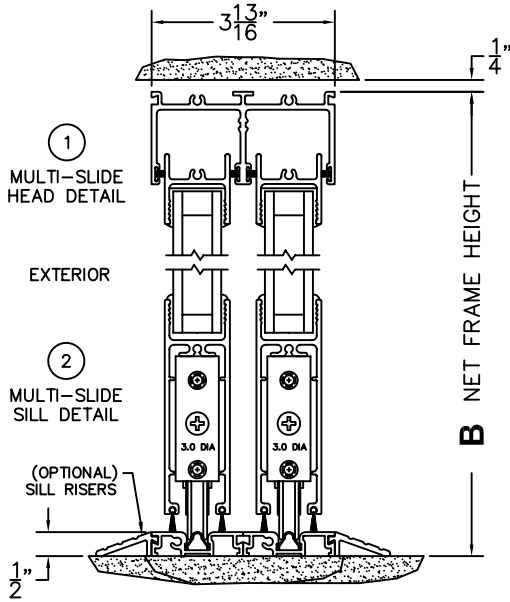

SCALE: 1/4

FLEETWOOD
WINDOWS & DOORS
FleetwoodUSA.com

NORWOOD 3050
OX STANDARD CONFIGURATION
NO SCREENS

ORDER NO.:

ITEM NO.:

SCALE: 1/4

DOOR SHOWN IN OPEN POSITION