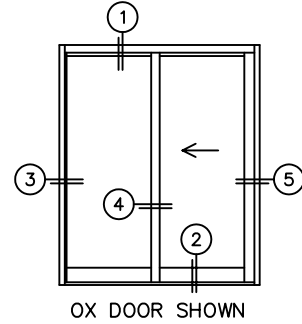

SCALE: 1/4

FLEETWOOD
WINDOWS & DOORS
FleetwoodUSA.com

NORWOOD 3050
OX STANDARD CONFIGURATION
NO SCREENS

ORDER NO.:

ITEM NO.:

SCALE: 1/4

DOOR SHOWN IN OPEN POSITION