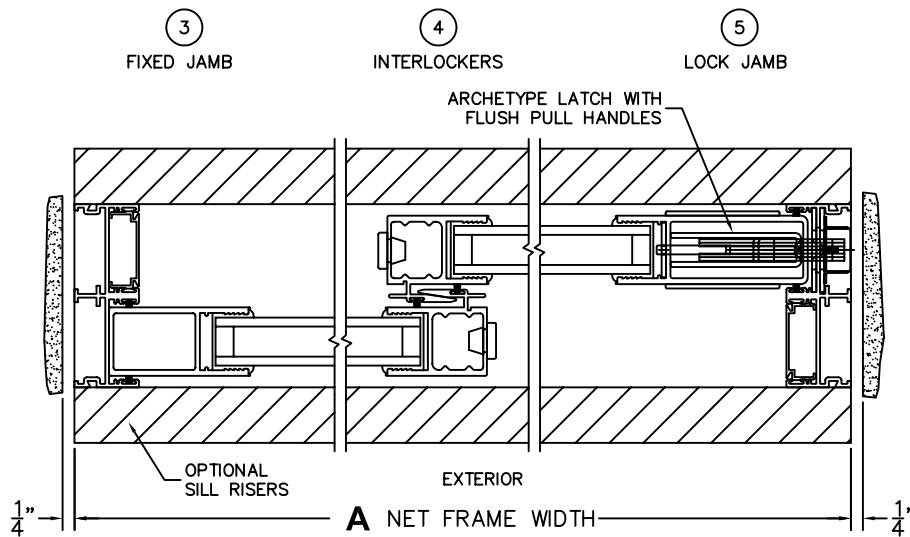

SCALE: 1/4

FLEETWOOD
WINDOWS & DOORS
FleetwoodUSA.com

NORWOOD 3050
OX STANDARD CONFIGURATION
NO SCREENS

ORDER NO.:

ITEM NO.:

SCALE: 1/4

DOOR SHOWN IN OPEN POSITION