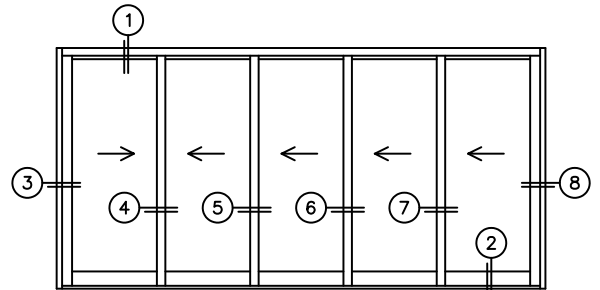

FLEETWOOD
WINDOWS & DOORS
FleetwoodUSA.com

NORWOOD 3050

XXXXX CUSTOM CONFIGURATION
NO SCREENS 1" HIDDEN TRACK

ORDER NO.:

ITEM NO.:

REQUIRED DEALER INFO.

A(NET FRAME WIDTH)

B(NET FRAME HEIGHT)

NOTES:

(USE RULER TO SCALE DIMENSIONS IN INCHES)

SCALE: 1/4

XXXXX DOOR SHOWN

③ LOCK JAMB ④ INTERLOCKERS ⑤ INTERLOCKERS ⑥ INTERLOCKERS ⑦ INTERLOCKERS ⑧ LOCK JAMB

FLUSH PULL HARDWARE WITH SECURITY LATCH