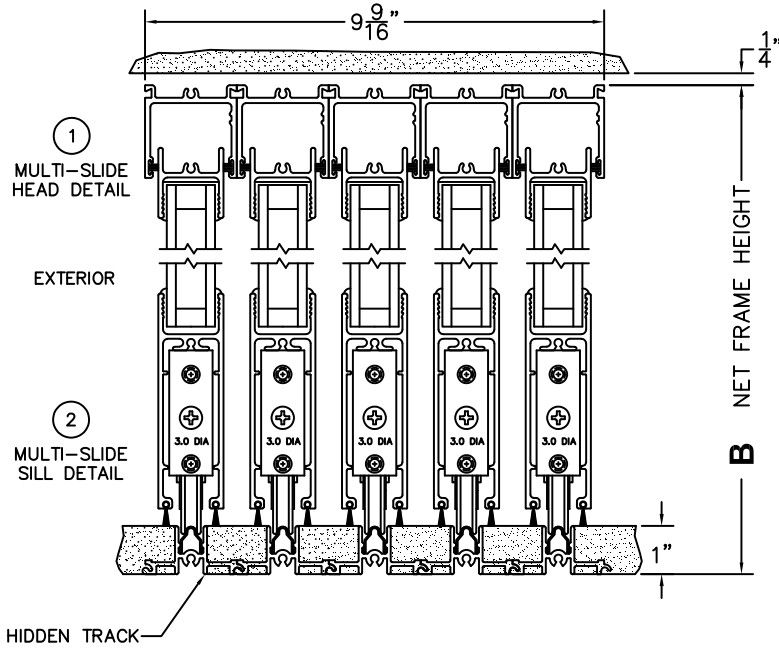

FLEETWOOD
WINDOWS & DOORS
FleetwoodUSA.com

NORWOOD 3050

XXXXX CUSTOM CONFIGURATION
NO SCREENS 1" HIDDEN TRACK

ORDER NO.:

ITEM NO.:

REQUIRED DEALER INFO.

A(NET FRAME WIDTH)

B(NET FRAME HEIGHT)

NOTES:

(USE RULER TO SCALE DIMENSIONS IN INCHES)

SCALE: 1/4

XXXXX DOOR SHOWN

③ LOCK JAMB ④ INTERLOCKERS ⑤ INTERLOCKERS ⑥ INTERLOCKERS ⑦ INTERLOCKERS ⑧ LOCK JAMB

FLUSH PULL HARDWARE WITH SECURITY LATCH