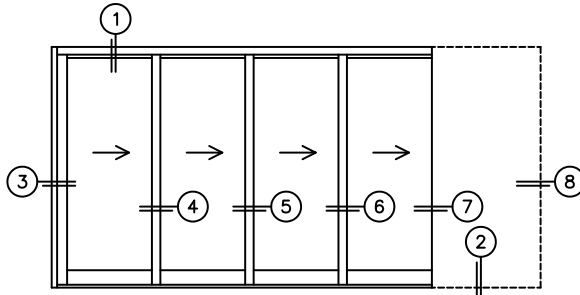

CALCULATED VALUES (FLEETWOOD SUPPLIED)

C(POCKET WIDTH)

D(NET FRAME WIDTH)

NOTES:

(USE RULER TO SCALE DIMENSIONS IN INCHES)

SCALE: 1/4"

XXXXP DOOR SHOWN