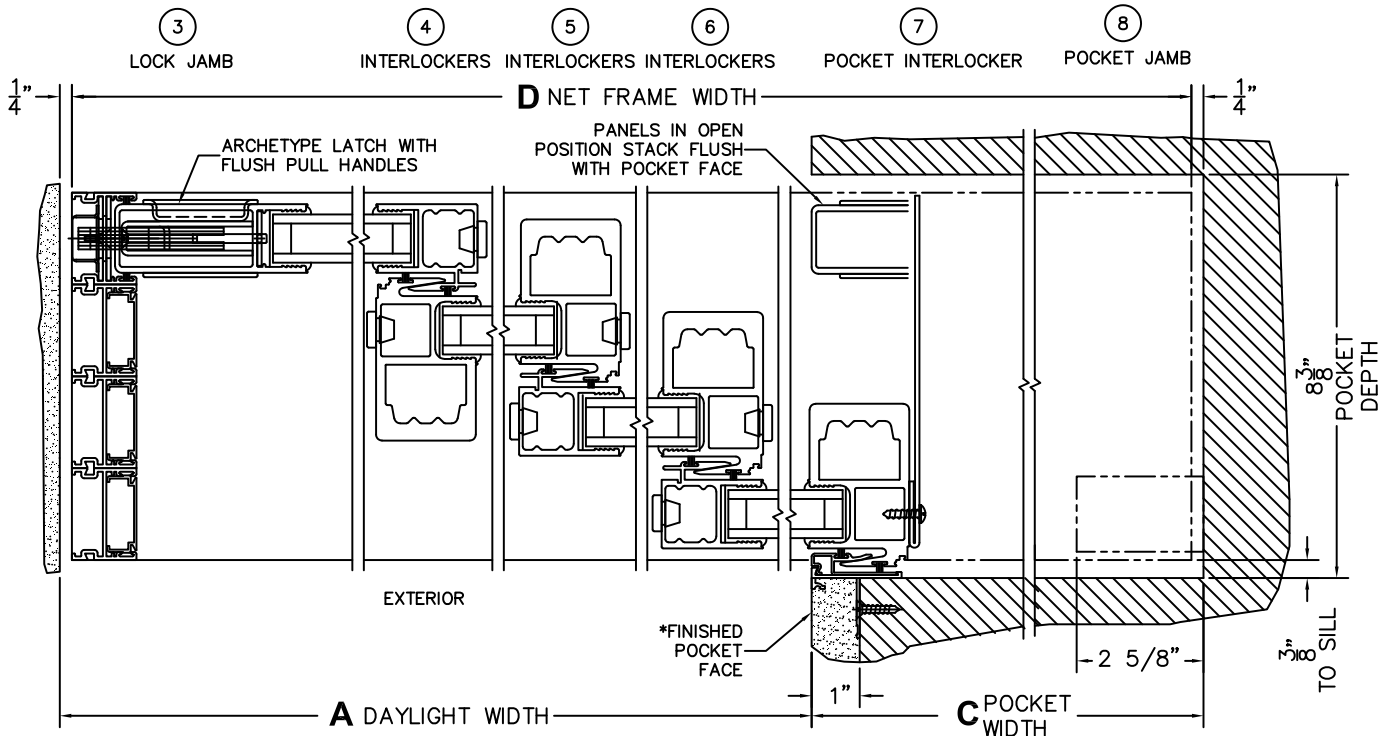

C(POCKET WIDTH)

D(NET FRAME WIDTH)

NOTES:

(USE RULER TO SCALE DIMENSIONS IN INCHES)

SCALE: 1/4

XXXXP DOOR SHOWN

*CAUTION: WHEN CONSTRUCTING POCKET NOTE THAT DAYLIGHT WIDTH DOES NOT INCLUDE 1" SET BACK FOR POST INTERLOCKER.