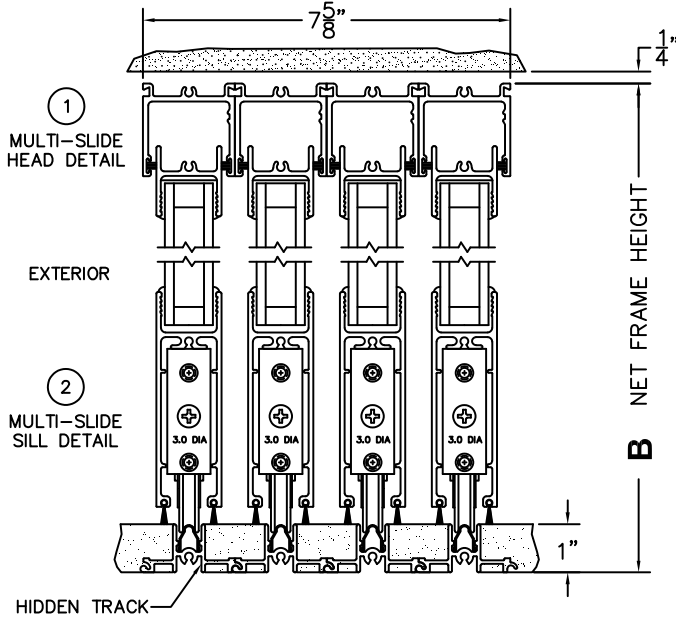

C(POCKET WIDTH)

D(NET FRAME WIDTH)

NOTES:

(USE RULER TO SCALE DIMENSIONS IN INCHES)

SCALE: 1/4

XXXXP DOOR SHOWN

*CAUTION: WHEN CONSTRUCTING POCKET NOTE THAT DAYLIGHT WIDTH DOES NOT INCLUDE 1" SET BACK FOR POST INTERLOCKER.