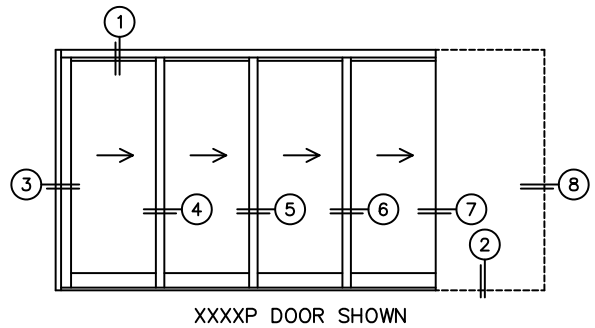

C(POCKET WIDTH)

D(NET FRAME WIDTH)

NOTES:

(USE RULER TO SCALE DIMENSIONS IN INCHES)

SCALE: 1/4

XXXXP DOOR SHOWN

*CAUTION: WHEN CONSTRUCTING POCKET NOTE THAT DAYLIGHT WIDTH DOES NOT INCLUDE 1" SET BACK FOR POST INTERLOCKER.