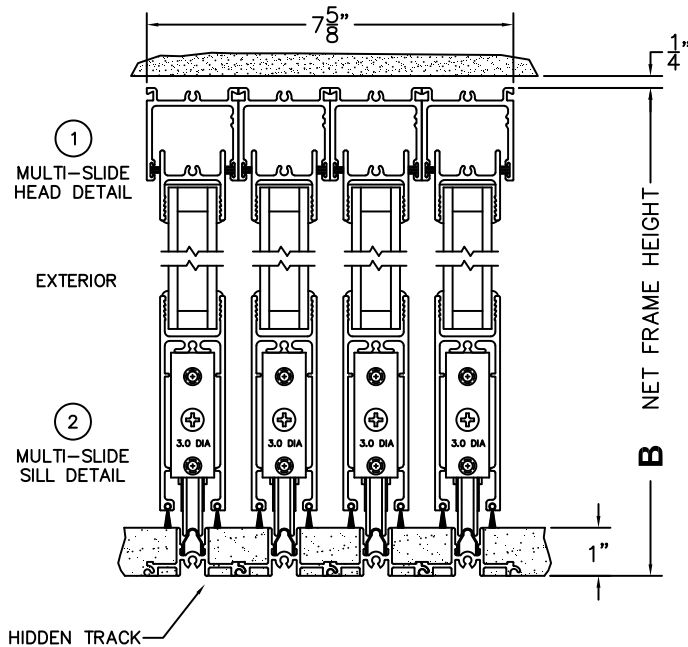

FLEETWOOD
WINDOWS & DOORS
FleetwoodUSA.com

NORWOOD 3050
XXXXIXXXX STANDARD CONFIGURATION
NO SCREENS 1" HIDDEN TRACK

ORDER NO.:

ITEM NO.:

REQUIRED DEALER INFO.

A(NET FRAME WIDTH)

B(NET FRAME HEIGHT)

(USE RULER TO SCALE DIMENSIONS IN INCHES)

SCALE: 1/4

NOTES:

XXXXIXXXX DOOR SHOWN