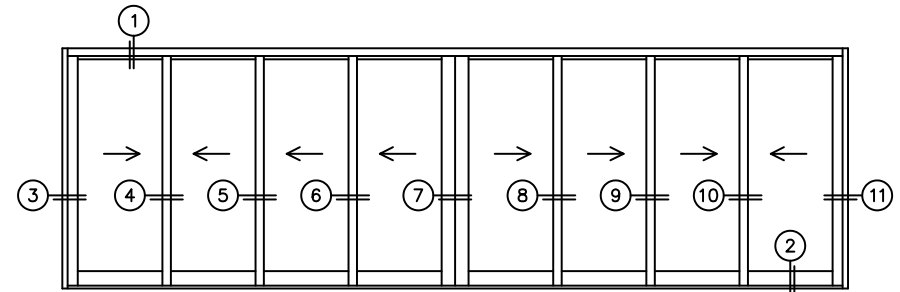

FLEETWOOD
WINDOWS & DOORS
FleetwoodUSA.com

NORWOOD 3050
XXXXIXXXX STANDARD CONFIGURATION
NO SCREENS 1" HIDDEN TRACK

ORDER NO.:

ITEM NO.:

REQUIRED DEALER INFO.

A(NET FRAME WIDTH)

B(NET FRAME HEIGHT)

(USE RULER TO SCALE DIMENSIONS IN INCHES)

SCALE: 1/4

NOTES:

XXXXIXXXX DOOR SHOWN