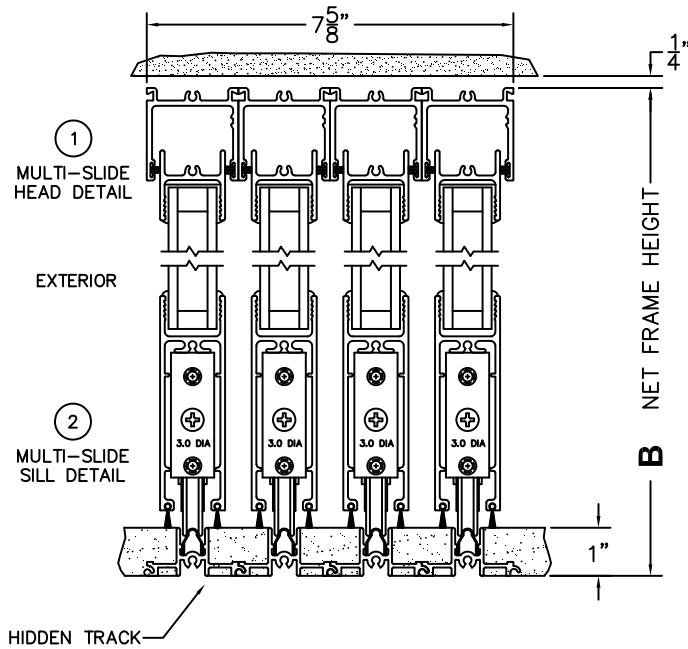

FLEETWOOD
WINDOWS & DOORS
FleetwoodUSA.com

NORWOOD 3050
XXXXIXXXX CUSTOM CONFIGURATION
NO SCREENS 1" HIDDEN TRACK

ORDER NO.:

ITEM NO.:

REQUIRED DEALER INFO.

A(NET FRAME WIDTH)

B(NET FRAME HEIGHT)

(USE RULER TO SCALE DIMENSIONS IN INCHES)

SCALE: 1/4

NOTES:

XXXXIXXXX DOOR SHOWN