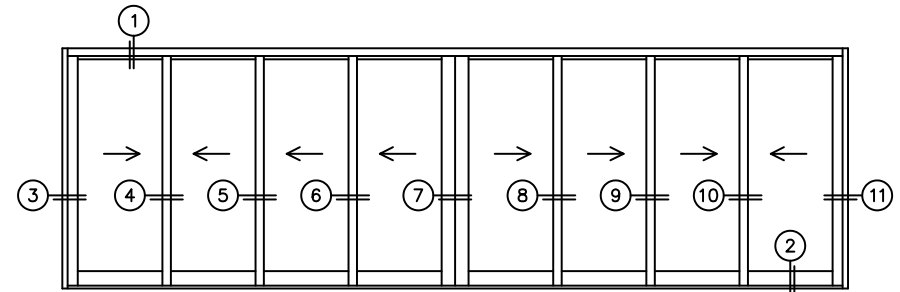

FLEETWOOD
WINDOWS & DOORS
FleetwoodUSA.com

NORWOOD 3050
XXXXIXXXX CUSTOM CONFIGURATION
NO SCREENS 1" HIDDEN TRACK

ORDER NO.:

ITEM NO.:

REQUIRED DEALER INFO.

A(NET FRAME WIDTH)

B(NET FRAME HEIGHT)

(USE RULER TO SCALE DIMENSIONS IN INCHES)

SCALE: 1/4

NOTES:

XXXXIXXXX DOOR SHOWN