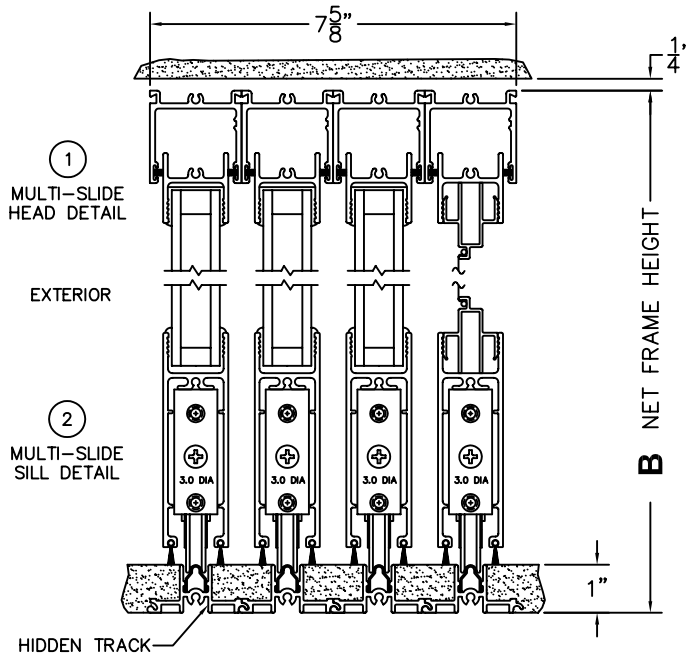

FLEETWOOD
WINDOWS & DOORS
FleetwoodUSA.com

NORWOOD 3050

XXXP CUSTOM CONFIGURATION
1" HIDDEN TRACK WITH SCREENS

ORDER NO.:

ITEM NO.:

SCALE: 1/4

REQUIRED DEALER INFO.

A(DAYLIGHT WIDTH)

B(NET FRAME HEIGHT)

CALCULATED VALUES (FLEETWOOD SUPPLIED)

C(POCKET WIDTH)

D(NET FRAME WIDTH)

NOTES:

FLEETWOOD
 WINDOWS & DOORS
 FleetwoodUSA.com

NORWOOD 3050
 XXXP CUSTOM CONFIGURATION
 1" HIDDEN TRACK WITH SCREENS

ORDER NO.:

ITEM NO.:

SCALE: 1/4

FLEETWOOD
WINDOWS & DOORS
FleetwoodUSA.com

NORWOOD 3050
XXXX CUSTOM CONFIGURATION
1" HIDDEN TRACK WITH SCREENS

ORDER NO.:

ITEM NO.:

SCALE: 1/4

POCKET VIEW: PANELS IN OPEN POSITION