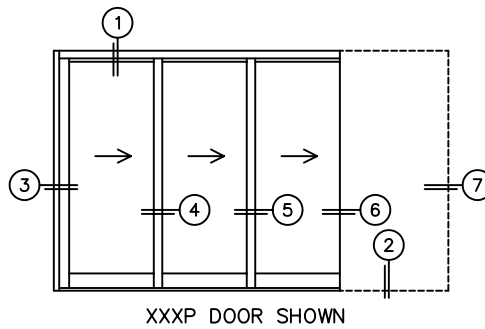

FLEETWOOD
WINDOWS & DOORS
FleetwoodUSA.com

NORWOOD 3050

XXXP CUSTOM CONFIGURATION
1" HIDDEN TRACK WITH SCREENS

ORDER NO.:

ITEM NO.:

SCALE: 1/4

REQUIRED DEALER INFO.

A(DAYLIGHT WIDTH)

B(NET FRAME HEIGHT)

CALCULATED VALUES (FLEETWOOD SUPPLIED)

C(POCKET WIDTH)

D(NET FRAME WIDTH)

NOTES:

FLEETWOOD
 WINDOWS & DOORS
 FleetwoodUSA.com

NORWOOD 3050
 XXXP CUSTOM CONFIGURATION
 1" HIDDEN TRACK WITH SCREENS