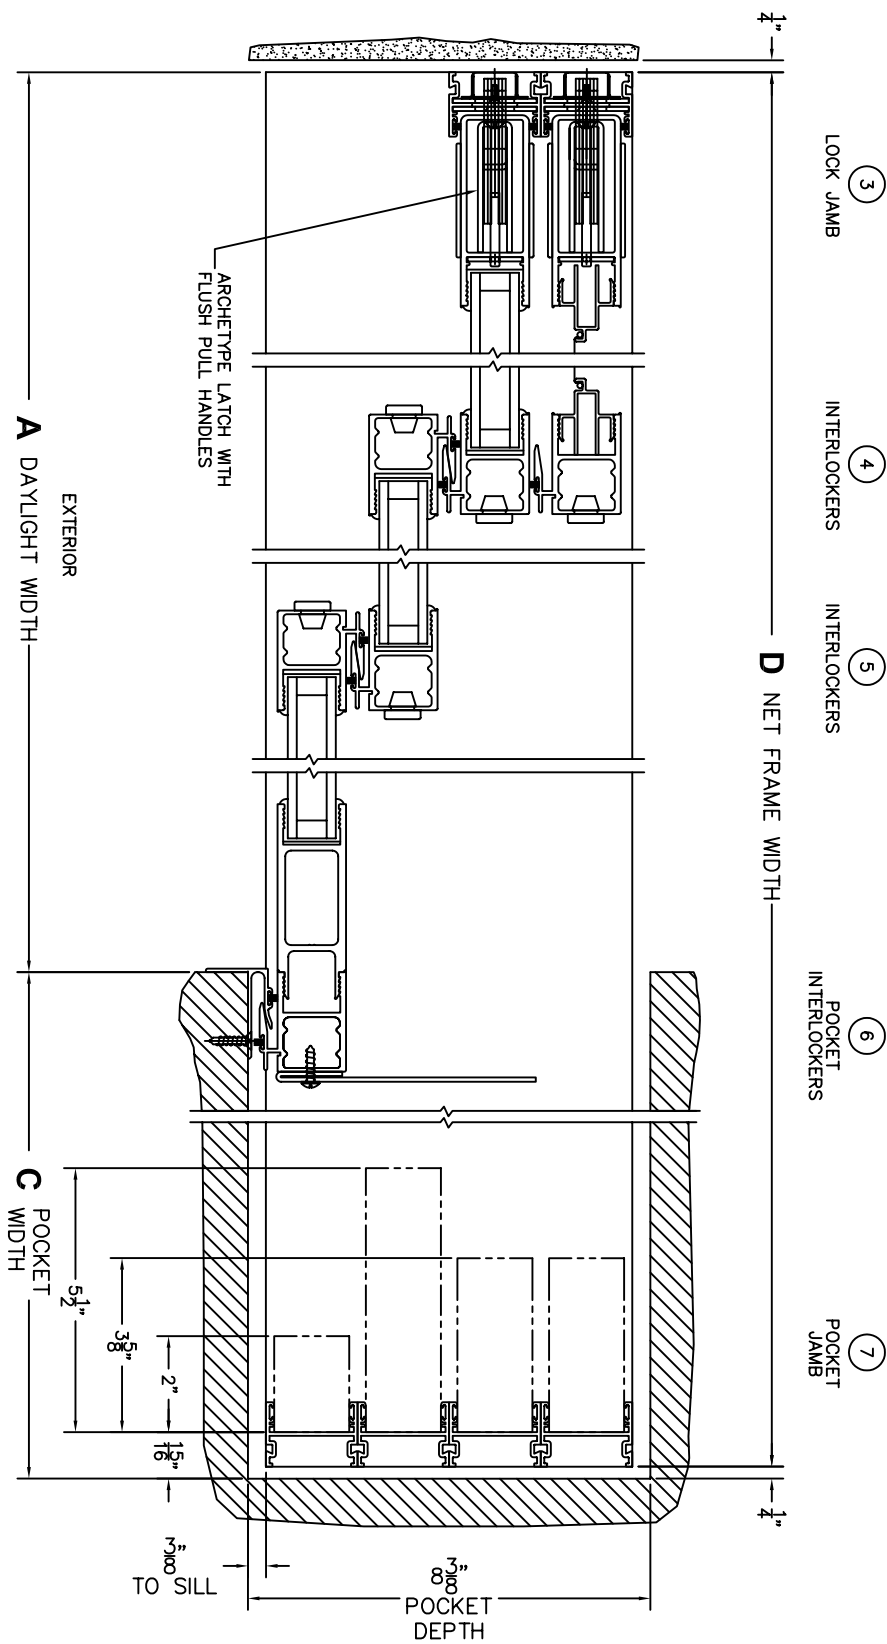

FLEETWOOD
WINDOWS & DOORS
FleetwoodUSA.com

NORWOOD 3050

XXXP CUSTOM CONFIGURATION
1" HIDDEN TRACK WITH SCREENS

ORDER NO.:

ITEM NO.:

SCALE: 1/4

REQUIRED DEALER INFO.

A(DAYLIGHT WIDTH)

B(NET FRAME HEIGHT)

CALCULATED VALUES (FLEETWOOD SUPPLIED)

C(POCKET WIDTH)

D(NET FRAME WIDTH)

NOTES:

FLEETWOOD
 WINDOWS & DOORS
 FleetwoodUSA.com

NORWOOD 3050
 XXXP CUSTOM CONFIGURATION
 1" HIDDEN TRACK WITH SCREENS

ORDER NO.:

ITEM NO.:

SCALE: 1/4

FLEETWOOD
WINDOWS & DOORS
FleetwoodUSA.com

NORWOOD 3050
XXXX CUSTOM CONFIGURATION
1" HIDDEN TRACK WITH SCREENS

ORDER NO.:

ITEM NO.:

SCALE: 1/4

POCKET VIEW: PANELS IN OPEN POSITION