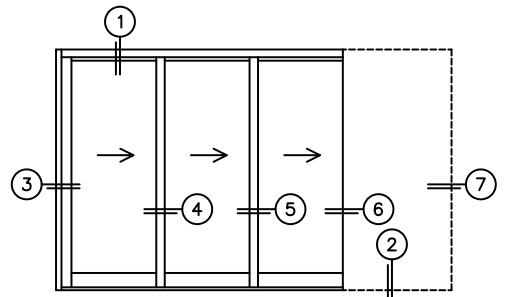

C(POCKET WIDTH)

D(NET FRAME WIDTH)

NOTES:

(USE RULER TO SCALE DIMENSIONS IN INCHES)

SCALE: 1/4

XXXP DOOR SHOWN

*CAUTION: WHEN CONSTRUCTING POCKET
NOTE THAT DAYLIGHT WIDTH DOES NOT
INCLUDE 1" SET BACK FOR POST INTERLOCKER.