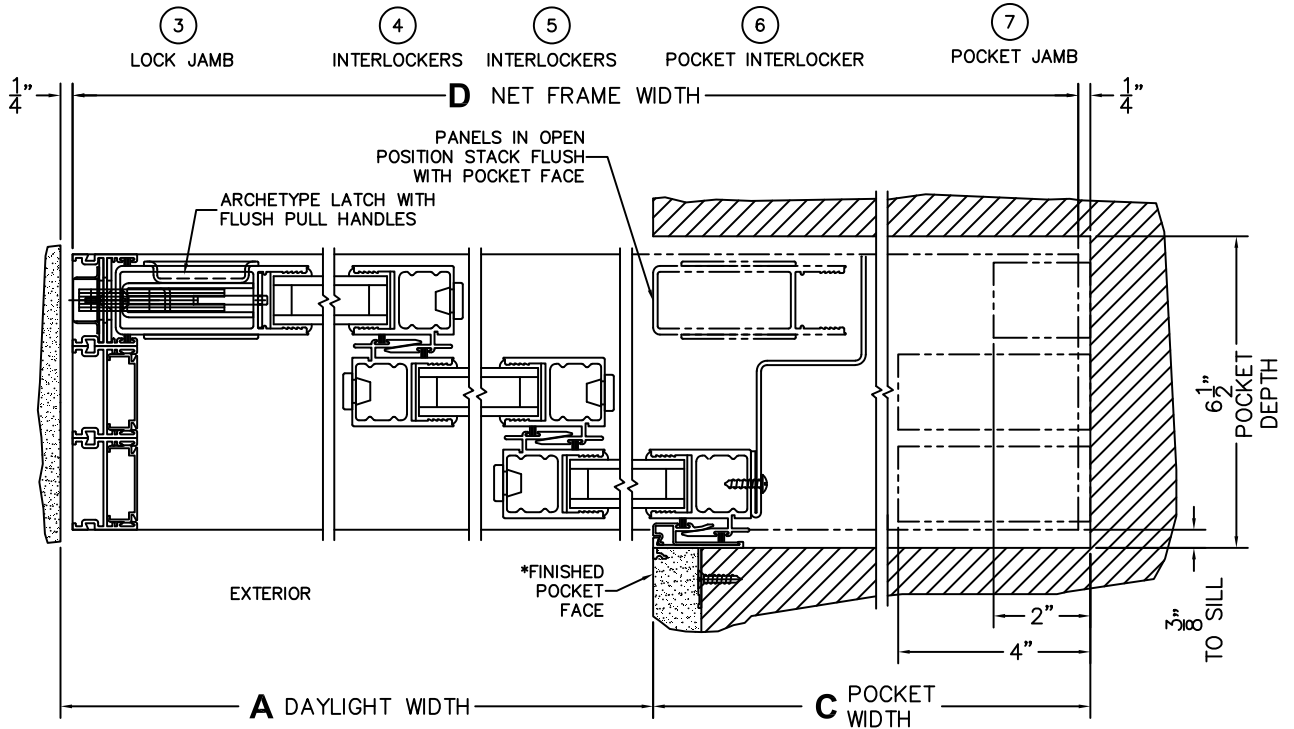

C(POCKET WIDTH)

D(NET FRAME WIDTH)

NOTES:

(USE RULER TO SCALE DIMENSIONS IN INCHES)

SCALE: 1/4

XXXP DOOR SHOWN

*CAUTION: WHEN CONSTRUCTING POCKET
NOTE THAT DAYLIGHT WIDTH DOES NOT
INCLUDE 1" SET BACK FOR POST INTERLOCKER.