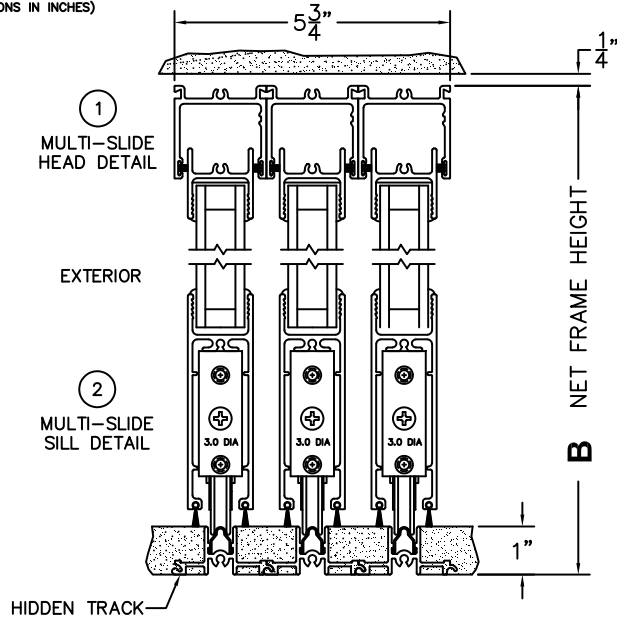

C(POCKET WIDTH)

D(NET FRAME WIDTH)

NOTES:

(USE RULER TO SCALE DIMENSIONS IN INCHES)

SCALE: 1/4

XXXP DOOR SHOWN

*CAUTION: WHEN CONSTRUCTING POCKET
NOTE THAT DAYLIGHT WIDTH DOES NOT
INCLUDE 1" SET BACK FOR POST INTERLOCKER.