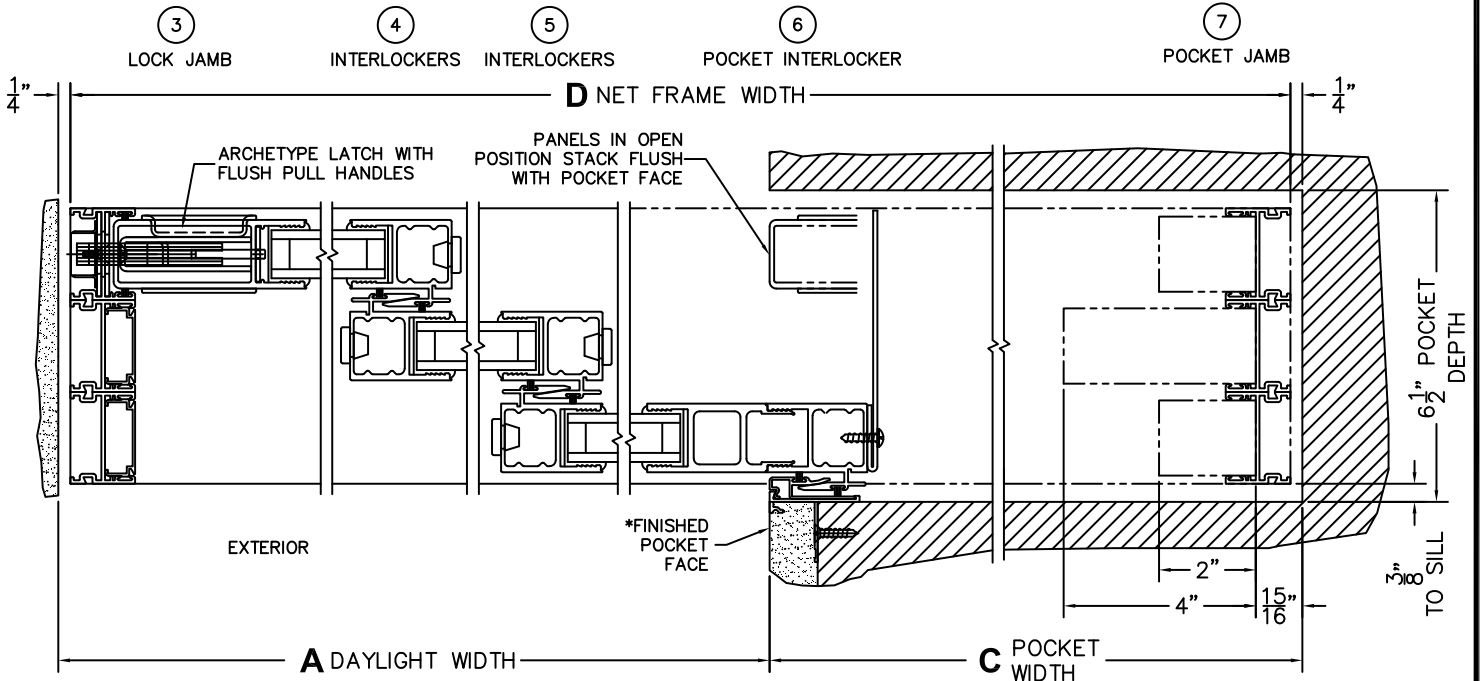

C(POCKET WIDTH)

D(NET FRAME WIDTH)

NOTES:

(USE RULER TO SCALE DIMENSIONS IN INCHES)

SCALE: 1/4"

XXXP DOOR SHOWN

*CAUTION: WHEN CONSTRUCTING POCKET
NOTE THAT DAYLIGHT WIDTH DOES NOT
INCLUDE 1" SET BACK FOR POST INTERLOCKER.