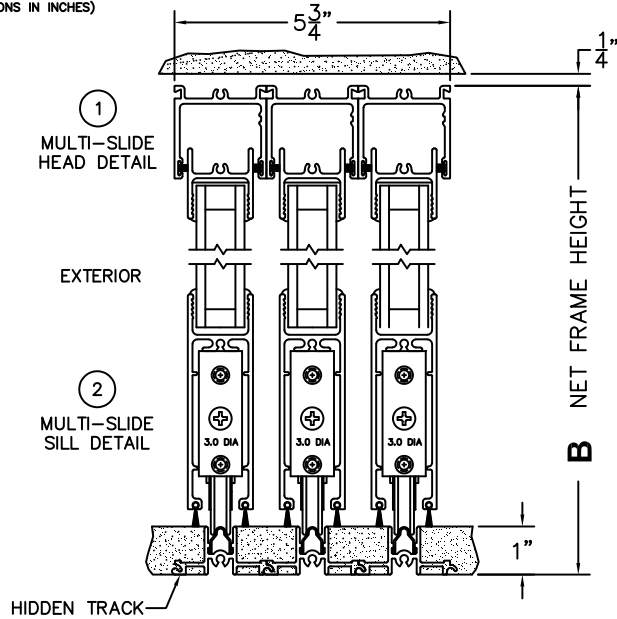

C(POCKET WIDTH)

D(NET FRAME WIDTH)

NOTES:

(USE RULER TO SCALE DIMENSIONS IN INCHES)

SCALE: 1/4"

XXXP DOOR SHOWN

*CAUTION: WHEN CONSTRUCTING POCKET
NOTE THAT DAYLIGHT WIDTH DOES NOT
INCLUDE 1" SET BACK FOR POST INTERLOCKER.