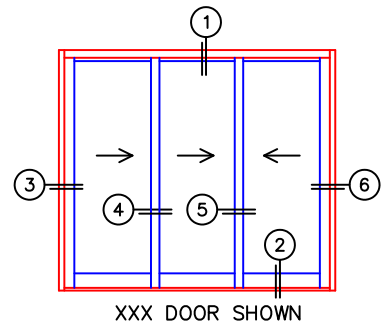

FLEETWOOD
WINDOWS & DOORS
FleetwoodUSA.com

NORWOOD 3050

XXX STANDARD CONFIGURATION
NO SCREENS 1" HIDDEN TRACK

ORDER NO.:

ITEM NO.:

REQUIRED DEALER INFO.

A(NET FRAME WIDTH)

B(NET FRAME HEIGHT)

(USE RULER TO SCALE DIMENSIONS IN INCHES)

SCALE: 1/4

NOTES:

③ LOCK JAMB

④ INTERLOCKERS

⑤ INTERLOCKERS

⑥ LOCK JAMB

ARCHETYPE LATCH WITH FLUSH PULL HANDLES