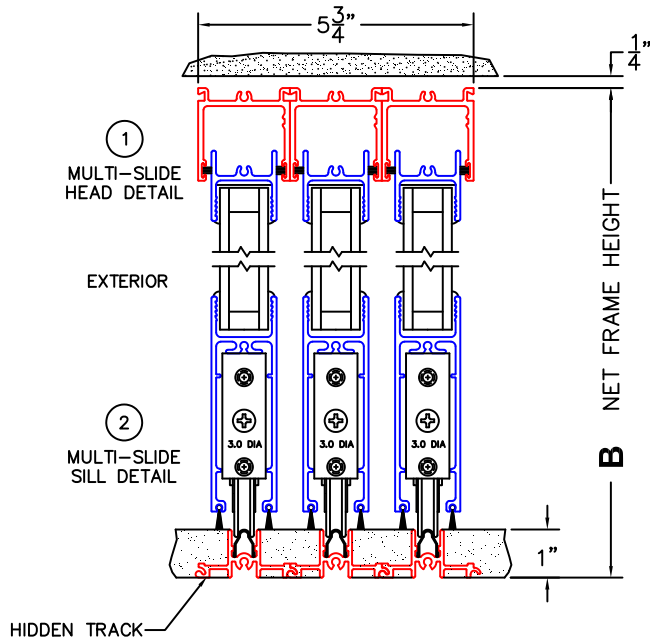

FLEETWOOD
WINDOWS & DOORS
FleetwoodUSA.com

NORWOOD 3050

XXX STANDARD CONFIGURATION
NO SCREENS 1" HIDDEN TRACK

ORDER NO.:

ITEM NO.:

REQUIRED DEALER INFO.

A(NET FRAME WIDTH)

B(NET FRAME HEIGHT)

(USE RULER TO SCALE DIMENSIONS IN INCHES)

SCALE: 1/4

NOTES:

③ LOCK JAMB

④ INTERLOCKERS

⑤ INTERLOCKERS

⑥ LOCK JAMB

ARCHETYPE LATCH WITH FLUSH PULL HANDLES