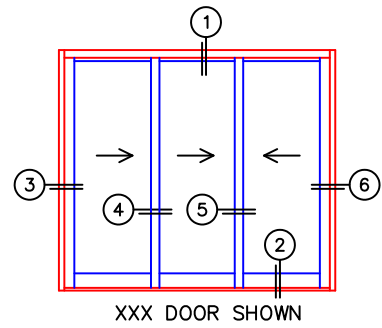

FLEETWOOD
WINDOWS & DOORS
FleetwoodUSA.com

NORWOOD 3050

XXX STANDARD CONFIGURATION
NO SCREENS 1" HIDDEN TRACK

ORDER NO.:

ITEM NO.:

REQUIRED DEALER INFO.

A(NET FRAME WIDTH)

B(NET FRAME HEIGHT)

NOTES:

(USE RULER TO SCALE DIMENSIONS IN INCHES)

SCALE: 1/4"

3 LOCK JAMB

4 INTERLOCKERS

5 INTERLOCKERS

6 LOCK JAMB