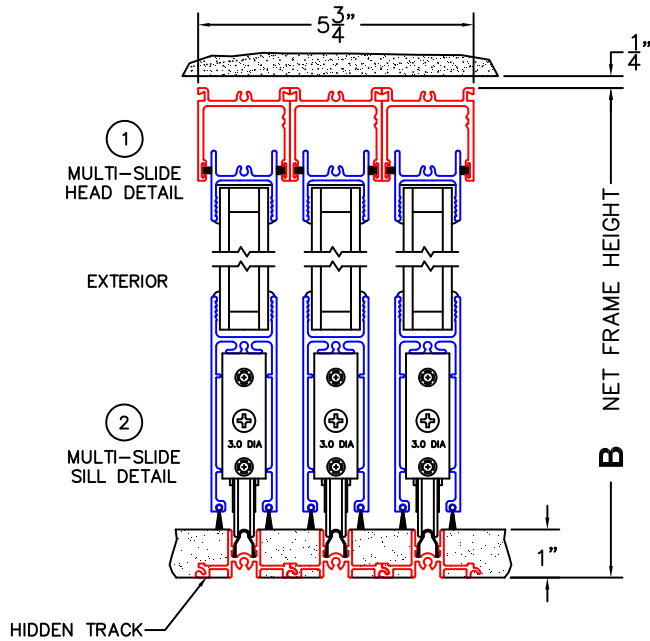

FLEETWOOD
WINDOWS & DOORS
FleetwoodUSA.com

NORWOOD 3050

XXX STANDARD CONFIGURATION
NO SCREENS 1" HIDDEN TRACK

ORDER NO.:

ITEM NO.:

REQUIRED DEALER INFO.

A(NET FRAME WIDTH)

B(NET FRAME HEIGHT)

NOTES:

(USE RULER TO SCALE DIMENSIONS IN INCHES)

SCALE: 1/4"

3 LOCK JAMB

4 INTERLOCKERS

5 INTERLOCKERS

6 LOCK JAMB