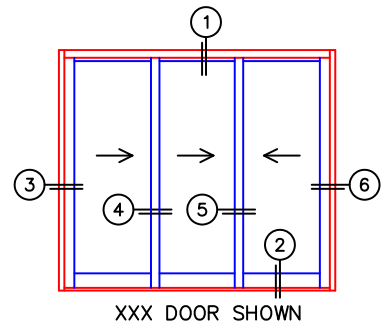

FLEETWOOD
WINDOWS & DOORS
FleetwoodUSA.com

NORWOOD 3050
XXX CUSTOM CONFIGURATION
NO SCREENS 1" HIDDEN TRACK

ORDER NO.:

ITEM NO.:

REQUIRED DEALER INFO.

A(NET FRAME WIDTH)

B(NET FRAME HEIGHT)

(USE RULER TO SCALE DIMENSIONS IN INCHES)

SCALE: 1/4"

NOTES:

③ LOCK JAMB ④ INTERLOCKERS ⑤ INTERLOCKERS ⑥ LOCK JAMB