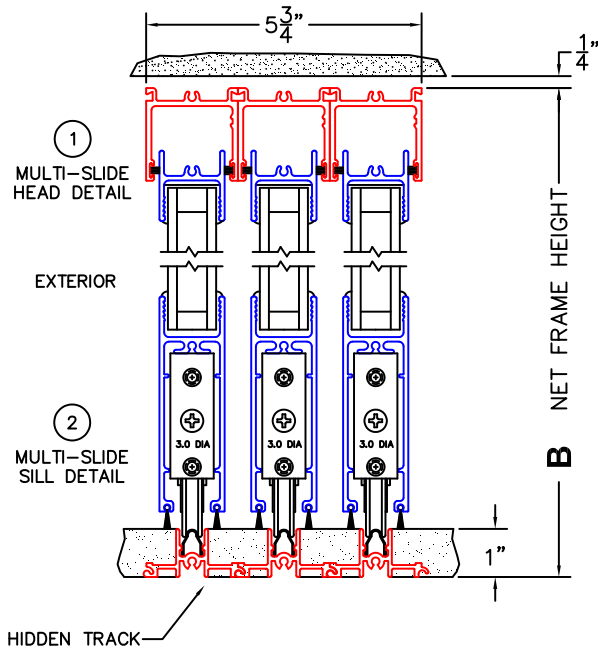

FLEETWOOD
WINDOWS & DOORS
FleetwoodUSA.com

NORWOOD 3050
XXX CUSTOM CONFIGURATION
NO SCREENS 1" HIDDEN TRACK

ORDER NO.:

ITEM NO.:

REQUIRED DEALER INFO.

A(NET FRAME WIDTH)

B(NET FRAME HEIGHT)

(USE RULER TO SCALE DIMENSIONS IN INCHES)

SCALE: 1/4"

NOTES:

③ LOCK JAMB ④ INTERLOCKERS ⑤ INTERLOCKERS ⑥ LOCK JAMB