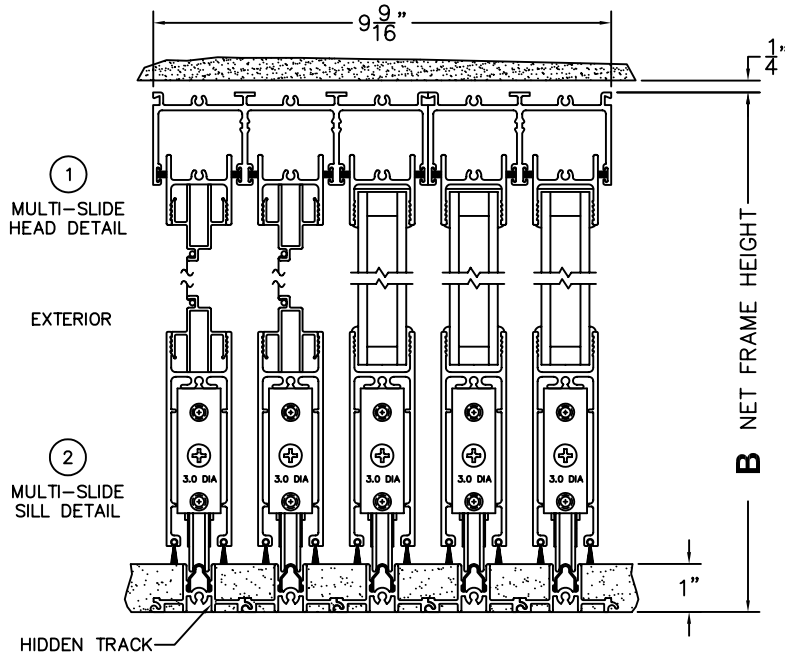

FLEETWOOD
WINDOWS & DOORS
FleetwoodUSA.com

NORWOOD 3050
XXO CUSTOM CONFIGURATION
1" HIDDEN TRACK WITH SCREENS

ORDER NO.:

ITEM NO.:

SCALE: 1/4

REQUIRED DEALER INFO.

A (NET FRAME WIDTH)

B (NET FRAME HEIGHT)

NOTES:

XXO DOOR SHOWN

FLEETWOOD
WINDOWS & DOORS
FleetwoodUSA.com

NORWOOD 3050
XXO CUSTOM CONFIGURATION
1" HIDDEN TRACK WITH SCREENS

ORDER NO.:

ITEM NO.:

SCALE: 1/4

FLUSH STACK: PANELS IN OPEN POSITION