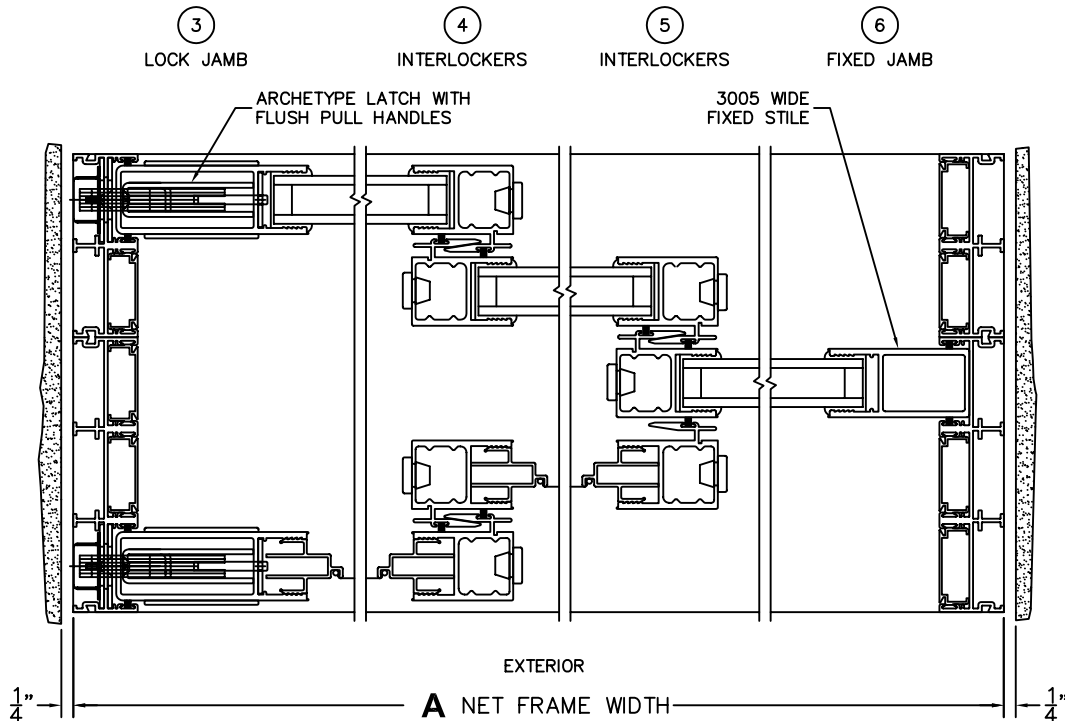

FLEETWOOD
WINDOWS & DOORS
FleetwoodUSA.com

NORWOOD 3050
XXO CUSTOM CONFIGURATION
1" HIDDEN TRACK WITH SCREENS

ORDER NO.:

ITEM NO.:

SCALE: 1/4

REQUIRED DEALER INFO.

A (NET FRAME WIDTH)

B (NET FRAME HEIGHT)

NOTES:

XXO DOOR SHOWN

FLEETWOOD
WINDOWS & DOORS
FleetwoodUSA.com

NORWOOD 3050
XXO CUSTOM CONFIGURATION
1" HIDDEN TRACK WITH SCREENS

ORDER NO.:

ITEM NO.:

SCALE: 1/4

FLUSH STACK: PANELS IN OPEN POSITION