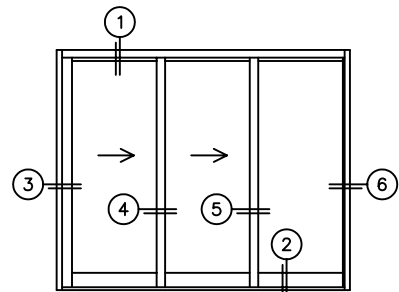

FLEETWOOD
WINDOWS & DOORS
FleetwoodUSA.com

NORWOOD 3050
XXO CUSTOM CONFIGURATION
1" HIDDEN TRACK WITH SCREENS

ORDER NO.:

ITEM NO.:

SCALE: 1/4

REQUIRED DEALER INFO.

A (NET FRAME WIDTH)

B (NET FRAME HEIGHT)

NOTES:

XXO DOOR SHOWN

FLEETWOOD
WINDOWS & DOORS
FleetwoodUSA.com

NORWOOD 3050
XXO CUSTOM CONFIGURATION
1" HIDDEN TRACK WITH SCREENS

ORDER NO.:

ITEM NO.:

SCALE: 1/4

FLUSH STACK: PANELS IN OPEN POSITION