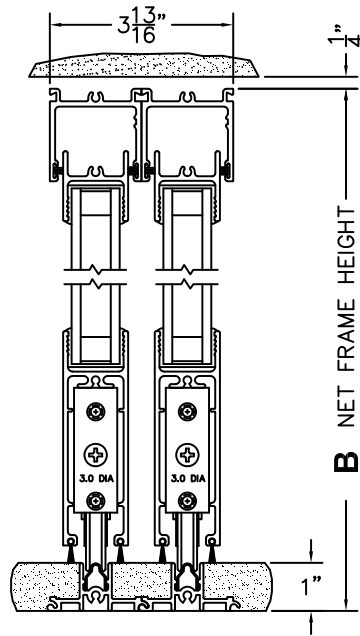

FLEETWOOD
WINDOWS & DOORS
FleetwoodUSA.com

NORWOOD 3050
XXIXX CUSTOM CONFIGURATION
NO SCREENS

ORDER NO.:

ITEM NO.:

REQUIRED DEALER INFO.

A(NET FRAME WIDTH)

B(NET FRAME HEIGHT)

(USE RULER TO SCALE DIMENSIONS IN INCHES)

SCALE: 1/4

NOTES: