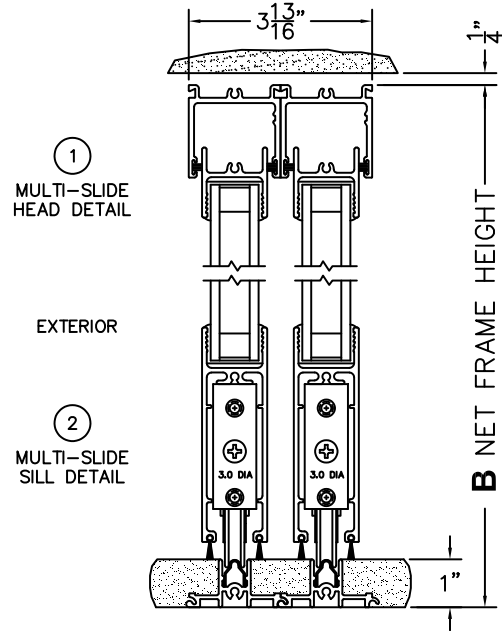

FLEETWOOD
WINDOWS & DOORS
FleetwoodUSA.com

NORWOOD 3050

XXIXX STANDARD CONFIGURATION
NO SCREENS

ORDER NO.:

ITEM NO.:

REQUIRED DEALER INFO.

A(NET FRAME WIDTH)

B(NET FRAME HEIGHT)

NOTES:

(USE RULER TO SCALE DIMENSIONS IN INCHES)

SCALE: 1/4

XXIXX DOOR SHOWN