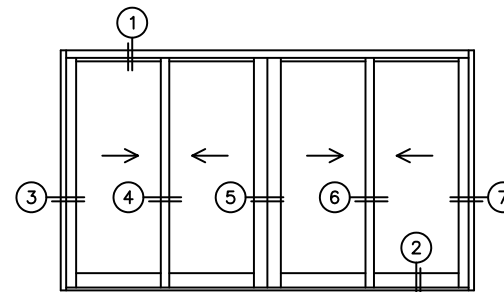

FLEETWOOD
WINDOWS & DOORS
FleetwoodUSA.com

NORWOOD 3050

XXIXX STANDARD CONFIGURATION
NO SCREENS

ORDER NO.:

ITEM NO.:

REQUIRED DEALER INFO.

A(NET FRAME WIDTH)

B(NET FRAME HEIGHT)

NOTES:

(USE RULER TO SCALE DIMENSIONS IN INCHES)

SCALE: 1/4

XXIXX DOOR SHOWN