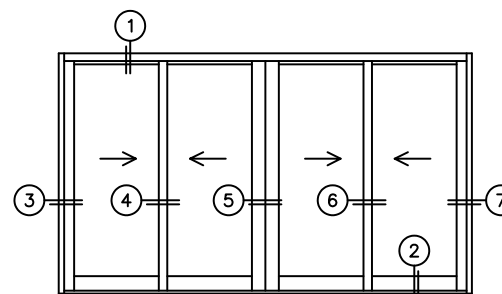

# NORWOOD 3050

XXIXX CUSTOM CONFIGURATION  
NO SCREENS 1" HIDDEN TRACK

ORDER NO.:

ITEM NO.:

REQUIRED DEALER INFO.

**A**(NET FRAME WIDTH)

**B**(NET FRAME HEIGHT)

(USE RULER TO SCALE DIMENSIONS IN INCHES)

SCALE: 1/4

①  
MULTI-SLIDE  
HEAD DETAIL

EXTERIOR

②  
MULTI-SLIDE  
SILL DETAIL

XXIXX DOOR SHOWN

③  
LOCK JAMB

④  
INTERLOCKERS

⑤  
MEETING STILES