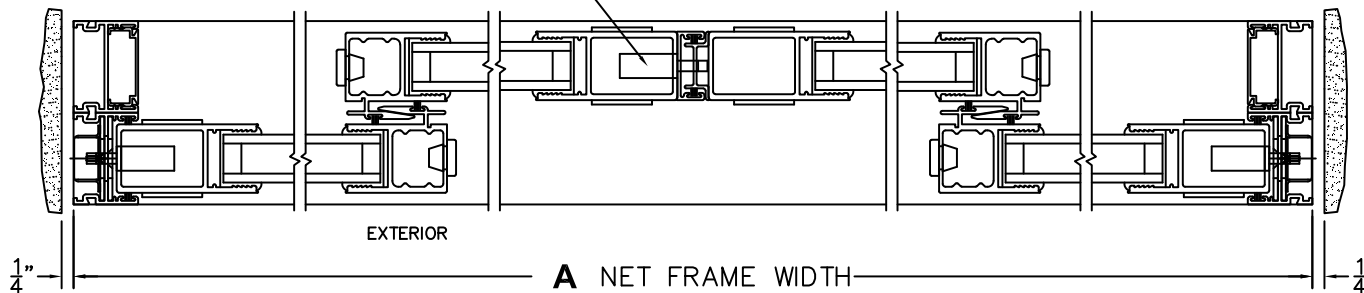

SCALE: 1/4

①  
MULTI-SLIDE  
HEAD DETAIL

EXTERIOR

②  
MULTI-SLIDE  
SILL DETAIL

XXIXX DOOR SHOWN

③  
LOCK JAMB

④  
INTERLOCKERS

⑤  
MEETING STILES

⑥  
INTERLOCKERS

⑦  
LOCK JAMB

FLUSH PULL HARDWARE  
WITH SECURITY LATCH

NOTES: