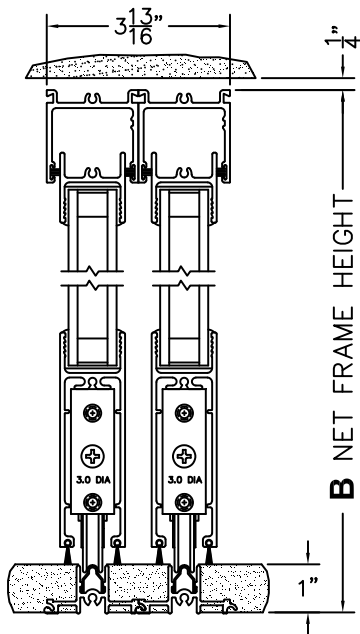

# NORWOOD 3050

XXIXX CUSTOM CONFIGURATION  
NO SCREENS 1" HIDDEN TRACK

ORDER NO.:

ITEM NO.:

REQUIRED DEALER INFO.

**A**(NET FRAME WIDTH)

**B**(NET FRAME HEIGHT)

(USE RULER TO SCALE DIMENSIONS IN INCHES)

SCALE: 1/4

①  
MULTI-SLIDE  
HEAD DETAIL

EXTERIOR

②  
MULTI-SLIDE  
SILL DETAIL

XXIXX DOOR SHOWN

③  
LOCK JAMB

④  
INTERLOCKERS

⑤  
MEETING STILES