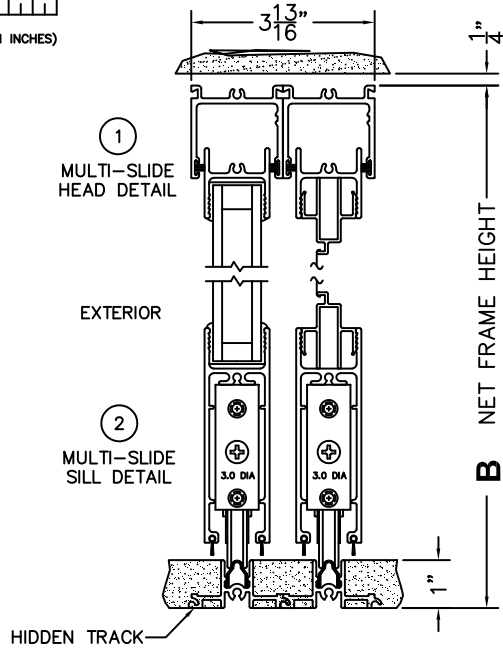

FLEETWOOD
WINDOWS & DOORS
FleetwoodUSA.com

NORWOOD 3050
XP CUSTOM CONFIGURATION
WITH SCREENS 1" HIDDEN TRACK

ORDER NO.:

ITEM NO.:

REQUIRED DEALER INFO.

A (DAYLIGHT WIDTH)

B (NET FRAME HEIGHT)

CALCULATED VALUES (FLEETWOOD SUPPLIED)

C (POCKET WIDTH)

D (NET FRAME WIDTH)

(USE RULER TO SCALE DIMENSIONS IN INCHES)

SCALE: 1/4

NOTES:

XP DOOR SHOWN