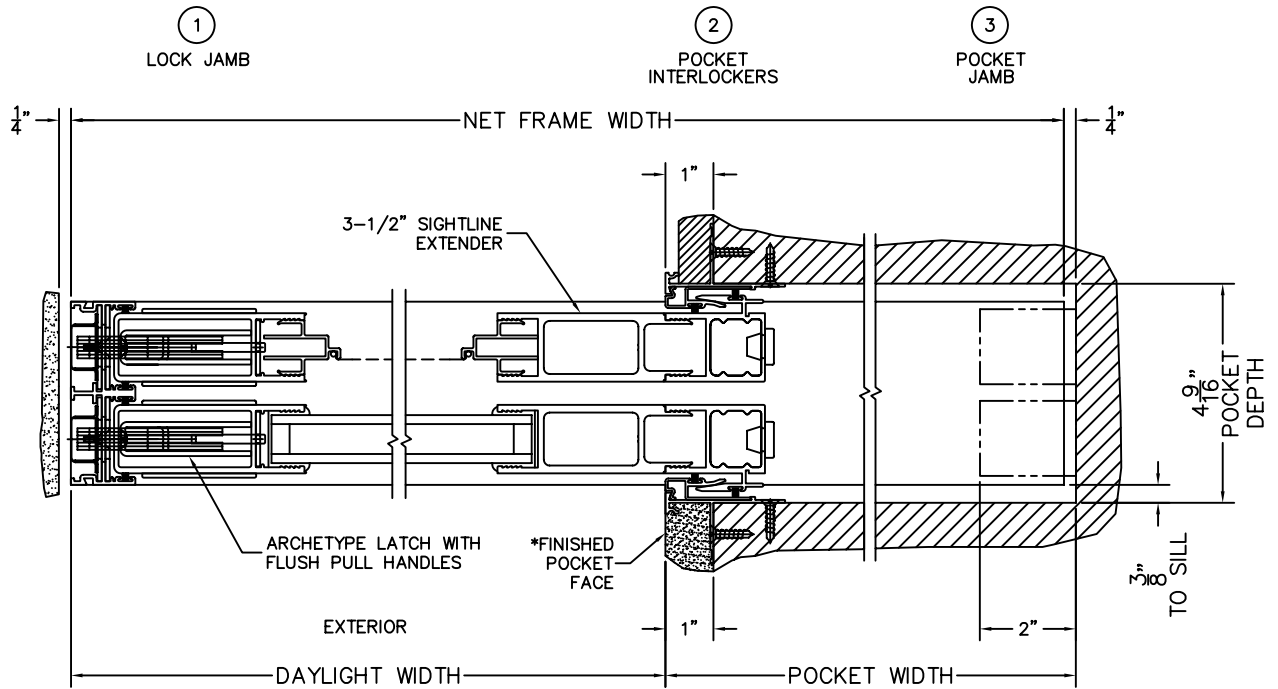

# NORWOOD 3050

XP CUSTOM CONFIGURATION  
1" HIDDEN TRACK WITH SCREENS

ORDER NO.:

ITEM NO.:

SCALE: 1/4

\*CAUTION: WHEN CONSTRUCTING POCKET NOTE THAT DAYLIGHT WIDTH DOES NOT INCLUDE 1" SET BACK FOR POST INTERLOCKER.