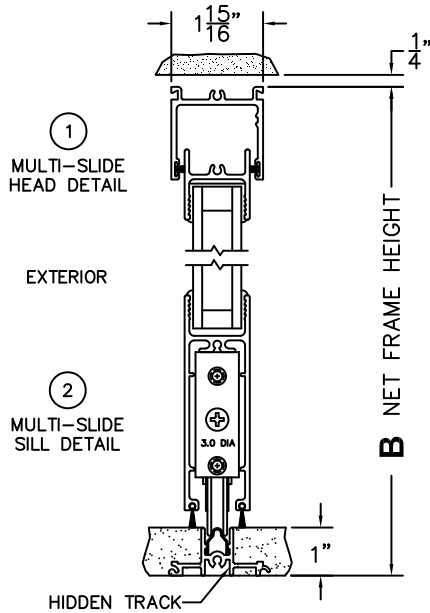

C(POCKET WIDTH)

D(NET FRAME WIDTH)

NOTES:

(USE RULER TO SCALE DIMENSIONS IN INCHES)

SCALE: 1/4

XP DOOR SHOWN

*CAUTION: WHEN CONSTRUCTING POCKET NOTE THAT DAYLIGHT WIDTH DOES NOT INCLUDE 1" SET BACK FOR POST INTERLOCKER.