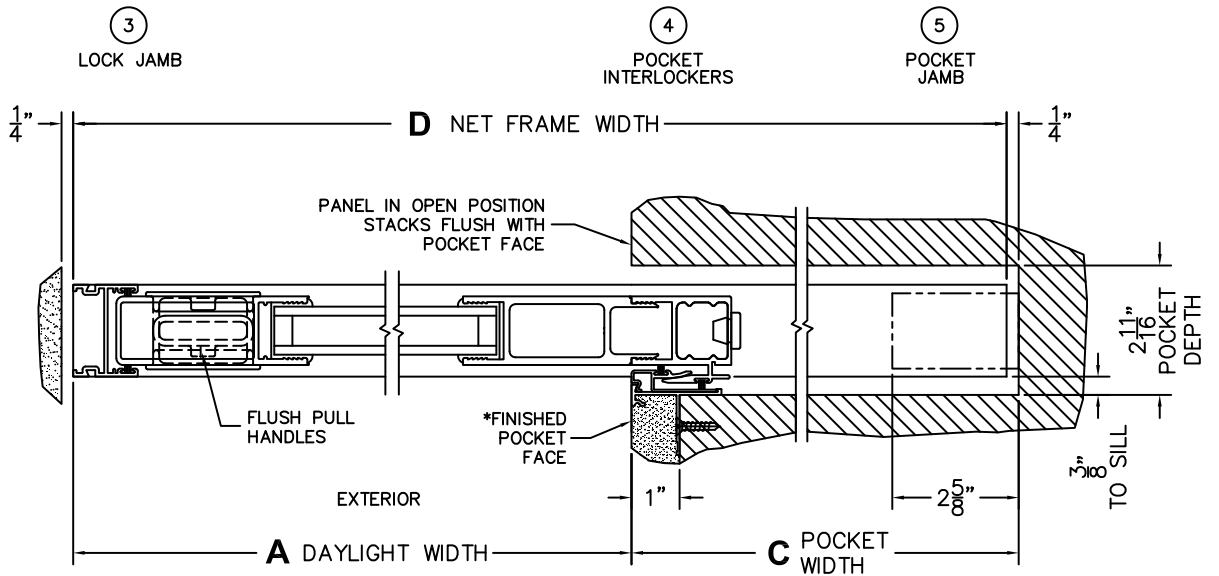

C(POCKET WIDTH)

D(NET FRAME WIDTH)

NOTES:

(USE RULER TO SCALE DIMENSIONS IN INCHES)

SCALE: 1/4

XP DOOR SHOWN

*CAUTION: WHEN CONSTRUCTING POCKET NOTE THAT DAYLIGHT WIDTH DOES NOT INCLUDE 1" SET BACK FOR POST INTERLOCKER.