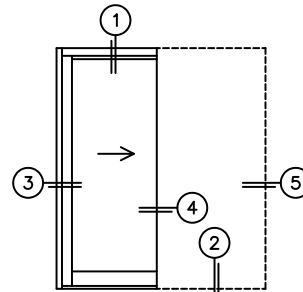

C(POCKET WIDTH)

D(NET FRAME WIDTH)

NOTES:

(USE RULER TO SCALE DIMENSIONS IN INCHES)

SCALE: 1/4

XP DOOR SHOWN

*CAUTION: WHEN CONSTRUCTING POCKET NOTE THAT DAYLIGHT WIDTH DOES NOT INCLUDE 1" SET BACK FOR POST INTERLOCKER.