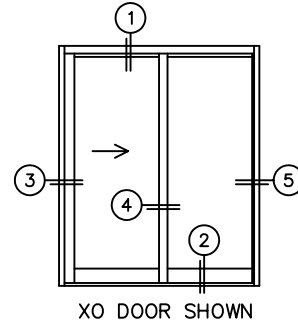

FLEETWOOD
WINDOWS & DOORS
FleetwoodUSA.com

NORWOOD 3050

XO STANDARD CONFIGURATION
NO SCREENS 1" HIDDEN TRACK

ORDER NO.:

ITEM NO.:

SCALE: 1/4

REQUIRED DEALER INFO.	
A (NET FRAME WIDTH)	
B (NET FRAME HEIGHT)	

NOTES:

FLEETWOOD
WINDOWS & DOORS
FleetwoodUSA.com

NORWOOD 3050

XO STANDARD CONFIGURATION
NO SCREENS 1" HIDDEN TRACK

ORDER NO.:

ITEM NO.:

SCALE: 1/4

EQUAL GLASS: DOOR SHOWN IN OPEN POSITION