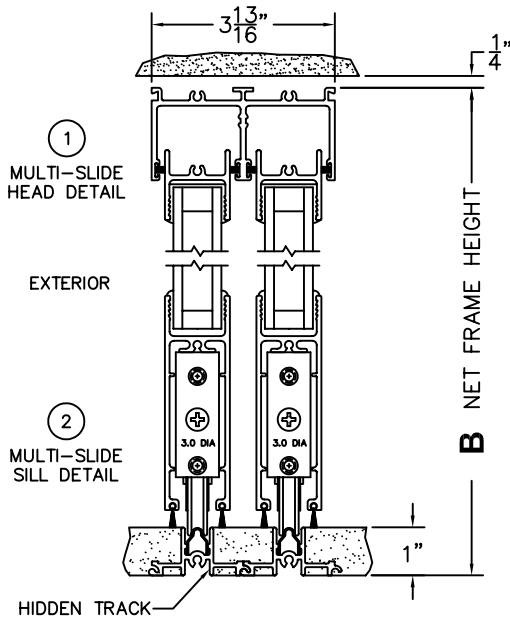

FLEETWOOD
WINDOWS & DOORS
FleetwoodUSA.com

NORWOOD 3050

XO STANDARD CONFIGURATION
NO SCREENS 1" HIDDEN TRACK

ORDER NO.:

ITEM NO.:

SCALE: 1/4

REQUIRED DEALER INFO.	
A (NET FRAME WIDTH)	
B (NET FRAME HEIGHT)	

NOTES:

FLEETWOOD
WINDOWS & DOORS
FleetwoodUSA.com

NORWOOD 3050

XO STANDARD CONFIGURATION
NO SCREENS 1" HIDDEN TRACK

ORDER NO.:

ITEM NO.:

SCALE: 1/4

EQUAL GLASS: DOOR SHOWN IN OPEN POSITION