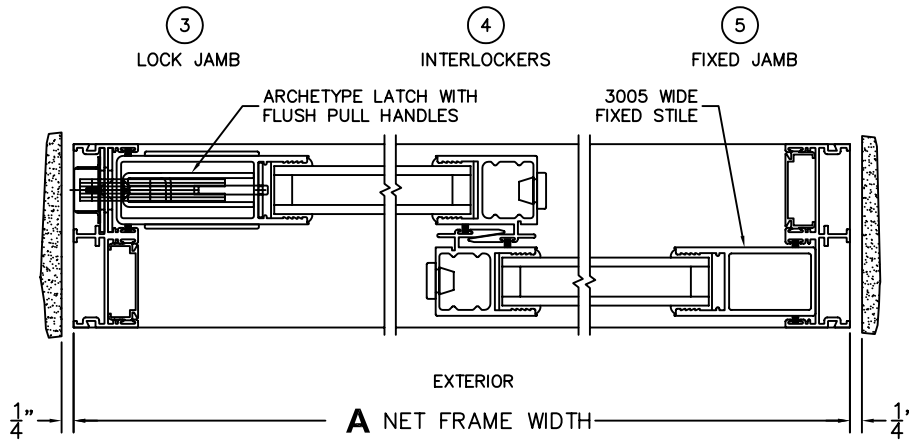

FLEETWOOD
WINDOWS & DOORS
FleetwoodUSA.com

NORWOOD 3050

XO STANDARD CONFIGURATION
NO SCREENS 1" HIDDEN TRACK

ORDER NO.:

ITEM NO.:

SCALE: 1/4

REQUIRED DEALER INFO.	
A (NET FRAME WIDTH)	
B (NET FRAME HEIGHT)	

NOTES:

FLEETWOOD
WINDOWS & DOORS
FleetwoodUSA.com

NORWOOD 3050

XO STANDARD CONFIGURATION
NO SCREENS 1" HIDDEN TRACK

ORDER NO.:

ITEM NO.:

SCALE: 1/4

EQUAL GLASS: DOOR SHOWN IN OPEN POSITION