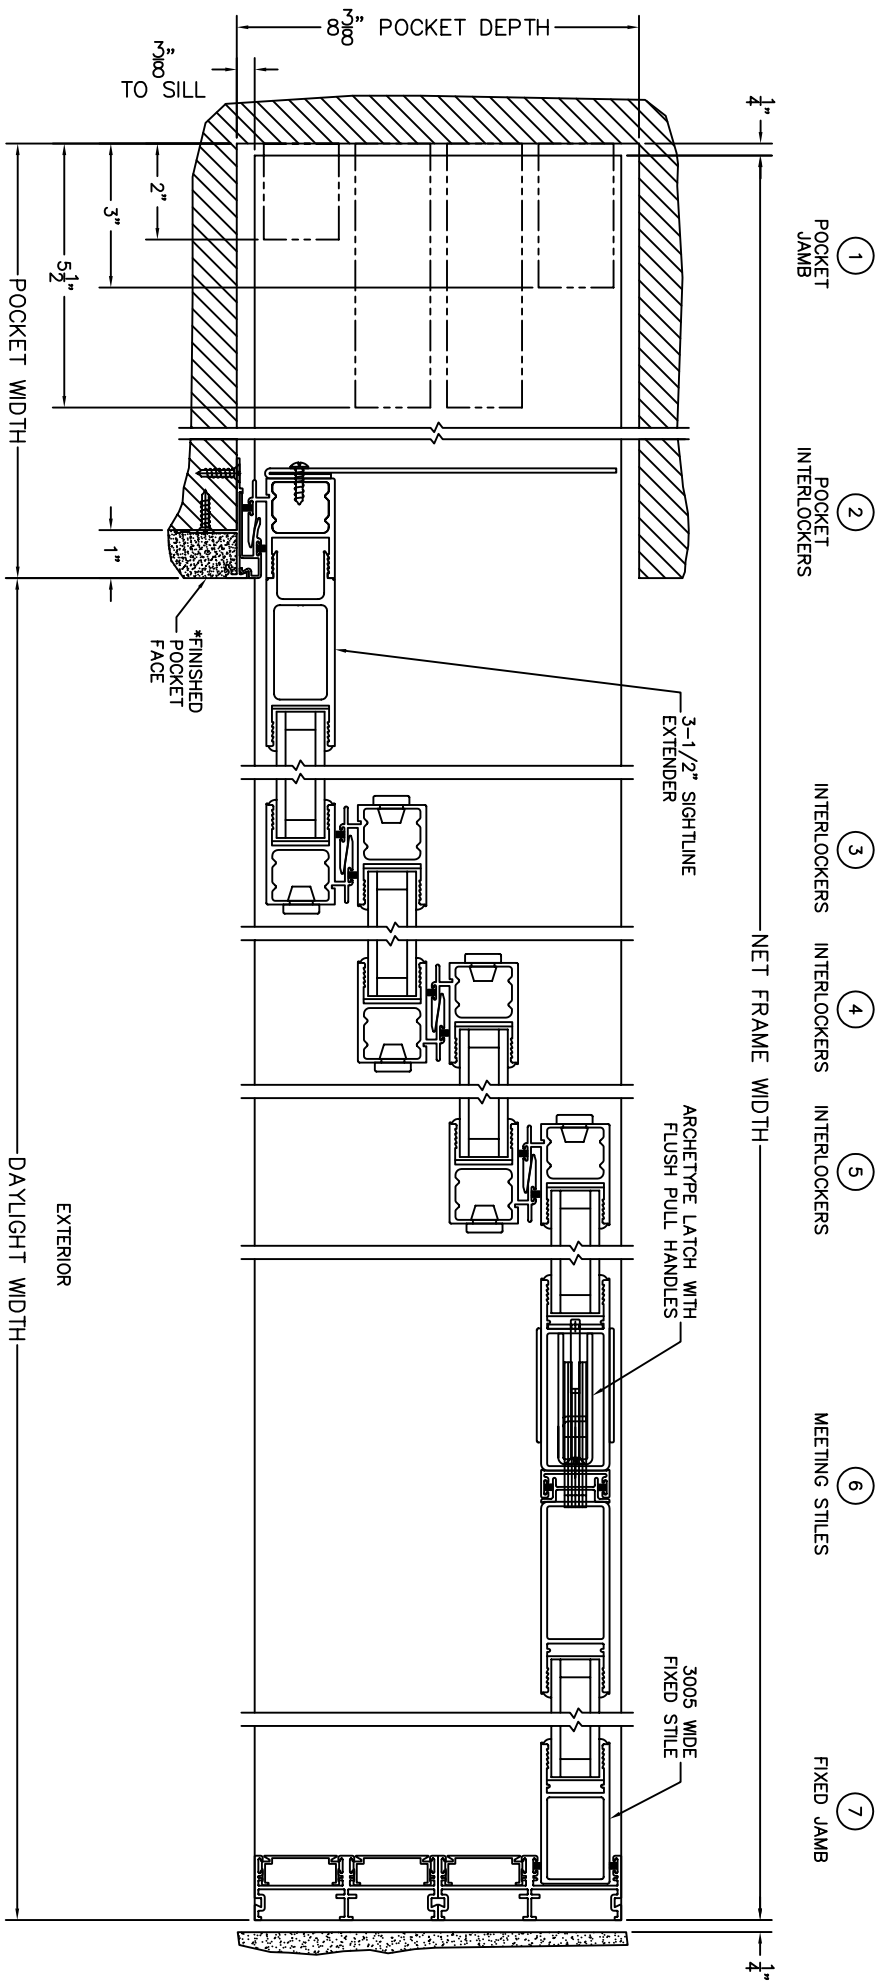

FLEETWOOD
 WINDOWS & DOORS
 FleetwoodUSA.com

NORWOOD 3050
 PXXXXIO CUSTOM CONFIGURATION
 NO SCREENS 1" HIDDEN TRACK

ORDER NO.:

ITEM NO.:

SCALE: 1/4

*CAUTION: WHEN CONSTRUCTING POCKET NOTE THAT DAYLIGHT WIDTH DOES NOT INCLUDE 1" SET BACK FOR POST INTERLOCKER.