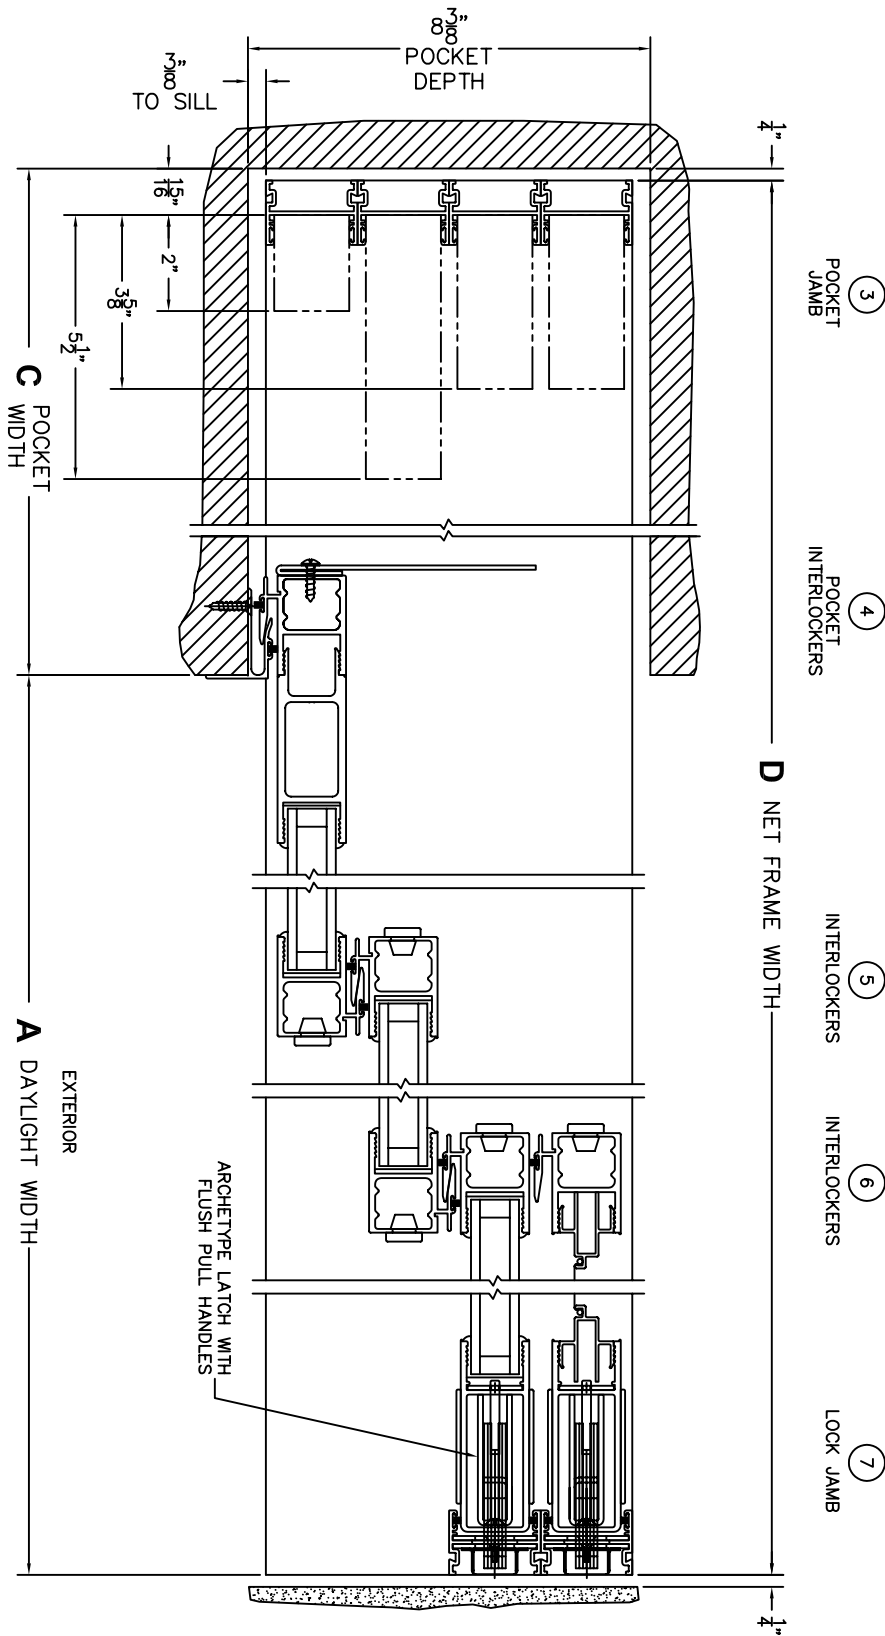

FLEETWOOD
WINDOWS & DOORS
FleetwoodUSA.com

NORWOOD 3050

PXXX CUSTOM CONFIGURATION
1" HIDDEN TRACK WITH SCREENS

ORDER NO.:

ITEM NO.:

SCALE: 1/4

REQUIRED DEALER INFO.

A(DAYLIGHT WIDTH)

B(NET FRAME HEIGHT)

CALCULATED VALUES (FLEETWOOD SUPPLIED)

C(POCKET WIDTH)

D(NET FRAME WIDTH)

NOTES:

PXXX DOOR SHOWN

FLEETWOOD
 WINDOWS & DOORS
 FleetwoodUSA.com

NORWOOD 3050
 PXXX CUSTOM CONFIGURATION
 1" HIDDEN TRACK WITH SCREENS

ORDER NO.:

ITEM NO.:

SCALE: 1/4

FLEETWOOD
 WINDOWS & DOORS
 FleetwoodUSA.com

NORWOOD 3050
 PXXX CUSTOM CONFIGURATION
 1" HIDDEN TRACK WITH SCREENS

ORDER NO.:

ITEM NO.:

SCALE: 1/4

POCKET VIEW: PANELS IN OPEN POSITION