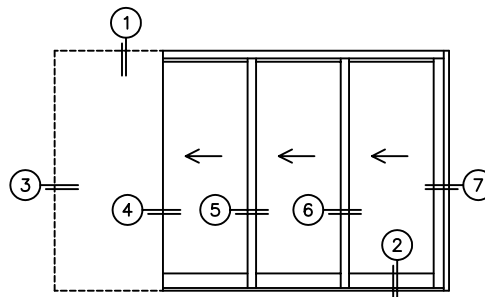

FLEETWOOD
WINDOWS & DOORS
FleetwoodUSA.com

NORWOOD 3050

PXXX CUSTOM CONFIGURATION
1" HIDDEN TRACK WITH SCREENS

ORDER NO.:

ITEM NO.:

SCALE: 1/4

REQUIRED DEALER INFO.

A(DAYLIGHT WIDTH)

B(NET FRAME HEIGHT)

CALCULATED VALUES (FLEETWOOD SUPPLIED)

C(POCKET WIDTH)

D(NET FRAME WIDTH)

NOTES:

PXXX DOOR SHOWN

FLEETWOOD
 WINDOWS & DOORS
 FleetwoodUSA.com

NORWOOD 3050
 PXXX CUSTOM CONFIGURATION
 1" HIDDEN TRACK WITH SCREENS

ORDER NO.:

ITEM NO.:

SCALE: 1/4

FLEETWOOD
 WINDOWS & DOORS
 FleetwoodUSA.com

NORWOOD 3050
 PXXX CUSTOM CONFIGURATION
 1" HIDDEN TRACK WITH SCREENS

ORDER NO.:

ITEM NO.:

SCALE: 1/4

POCKET VIEW: PANELS IN OPEN POSITION