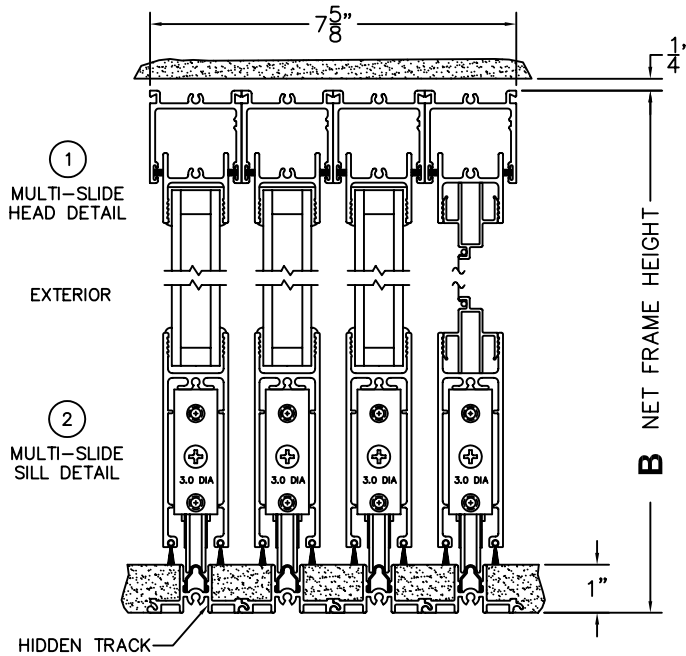

B(NET FRAME HEIGHT)

CALCULATED VALUES (FLEETWOOD SUPPLIED)

C(POCKET WIDTH)

D(NET FRAME WIDTH)

NOTES:

PXXX DOOR SHOWN

FLEETWOOD
 WINDOWS & DOORS
 FleetwoodUSA.com

NORWOOD 3050
 PXXX CUSTOM CONFIGURATION
 1" HIDDEN TRACK WITH SCREENS

POCKET VIEW: PANELS IN OPEN POSITION