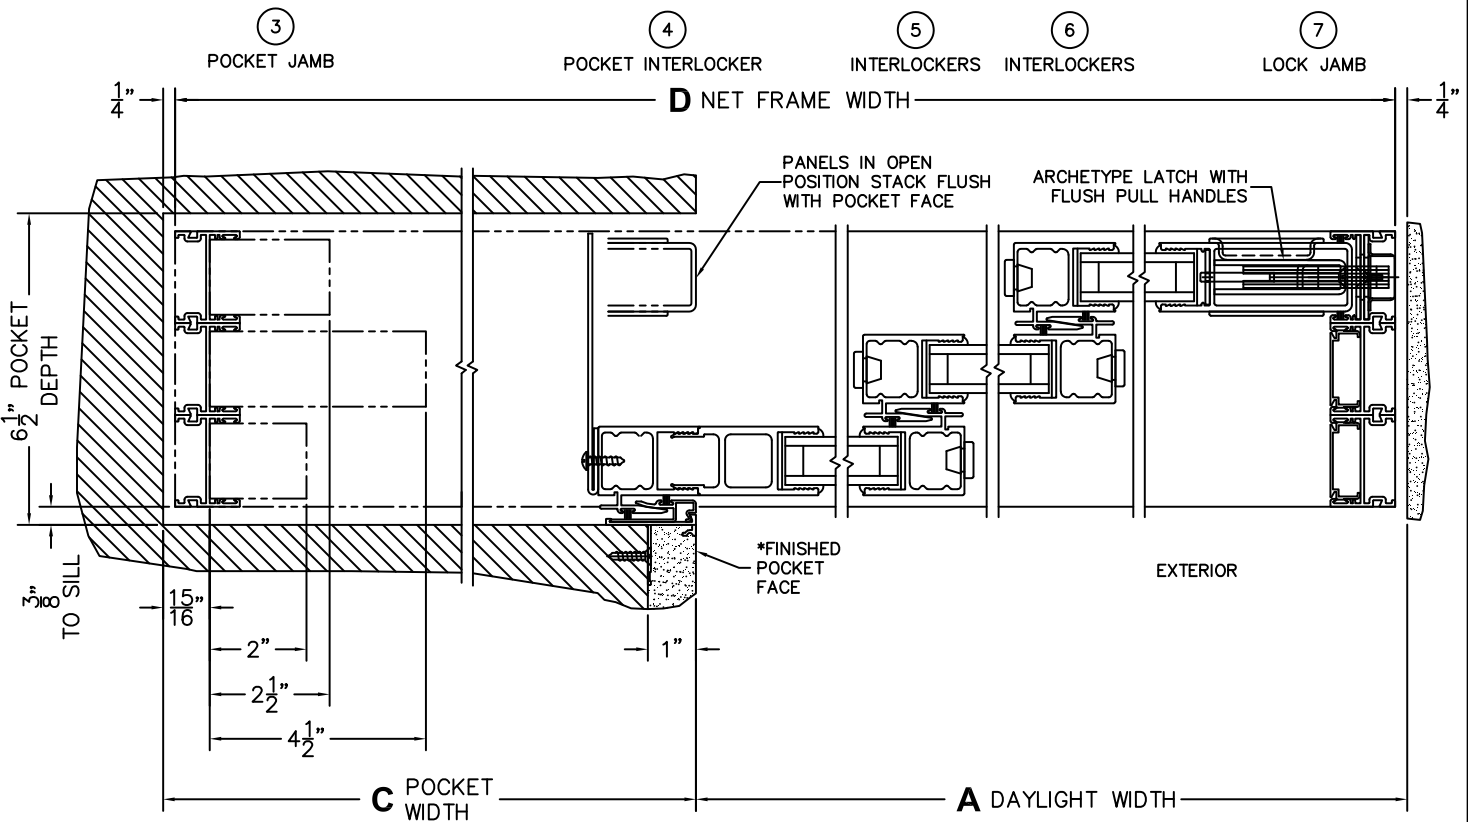

C(POCKET WIDTH)

D(NET FRAME WIDTH)

NOTES:

(USE RULER TO SCALE DIMENSIONS IN INCHES)

SCALE: 1/4

*CAUTION: WHEN CONSTRUCTING POCKET NOTE THAT DAYLIGHT WIDTH DOES NOT INCLUDE 1" SET BACK FOR POST INTERLOCKER.