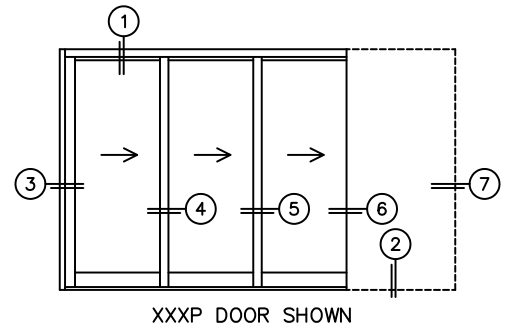

C(POCKET WIDTH)

D(NET FRAME WIDTH)

NOTES:

(USE RULER TO SCALE DIMENSIONS IN INCHES)

SCALE: 1/4

*CAUTION: WHEN CONSTRUCTING POCKET NOTE THAT DAYLIGHT WIDTH DOES NOT INCLUDE 1" SET BACK FOR POST INTERLOCKER.