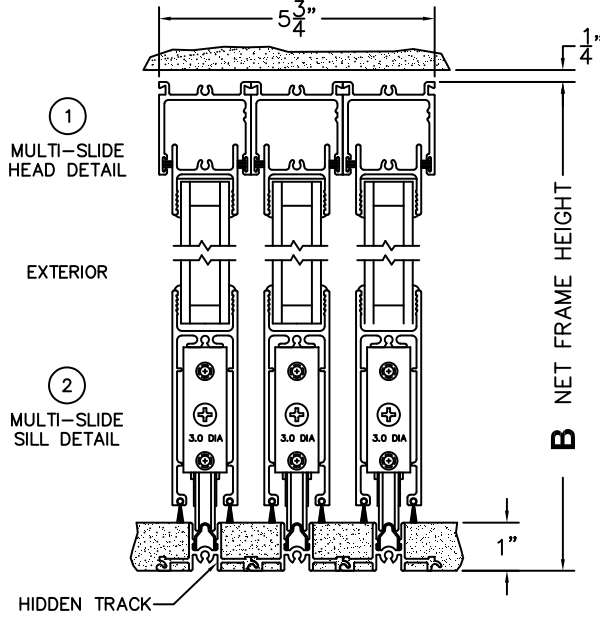

C(POCKET WIDTH)

D(NET FRAME WIDTH)

NOTES:

(USE RULER TO SCALE DIMENSIONS IN INCHES)

SCALE: 1/4

*CAUTION: WHEN CONSTRUCTING POCKET NOTE THAT DAYLIGHT WIDTH DOES NOT INCLUDE 1" SET BACK FOR POST INTERLOCKER.