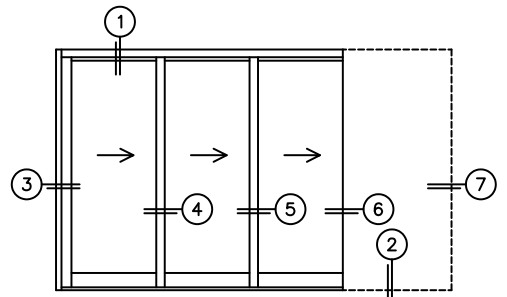

C(POCKET WIDTH)

D(NET FRAME WIDTH)

NOTES:

(USE RULER TO SCALE DIMENSIONS IN INCHES)

SCALE: 1/4"

XXXXP DOOR SHOWN

*CAUTION: WHEN CONSTRUCTING POCKET
NOTE THAT DAYLIGHT WIDTH DOES NOT
INCLUDE 1" SET BACK FOR POST INTERLOCKER.