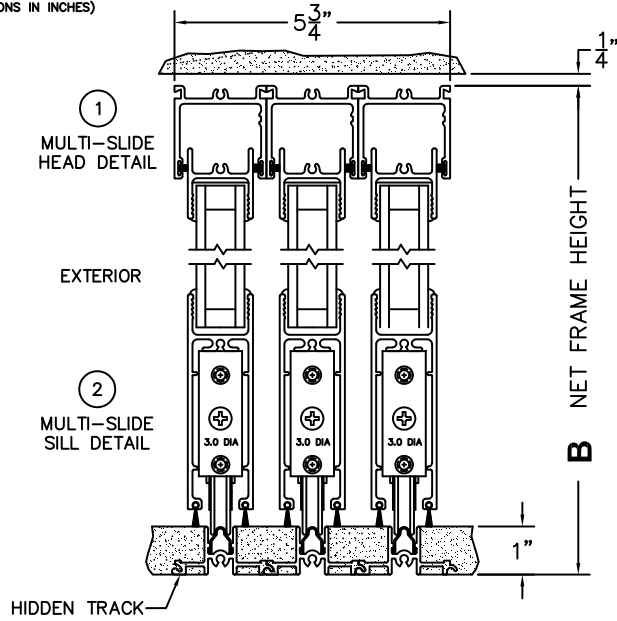

C(POCKET WIDTH)

D(NET FRAME WIDTH)

NOTES:

(USE RULER TO SCALE DIMENSIONS IN INCHES)

SCALE: 1/4"

XXXXP DOOR SHOWN

*CAUTION: WHEN CONSTRUCTING POCKET
NOTE THAT DAYLIGHT WIDTH DOES NOT
INCLUDE 1" SET BACK FOR POST INTERLOCKER.