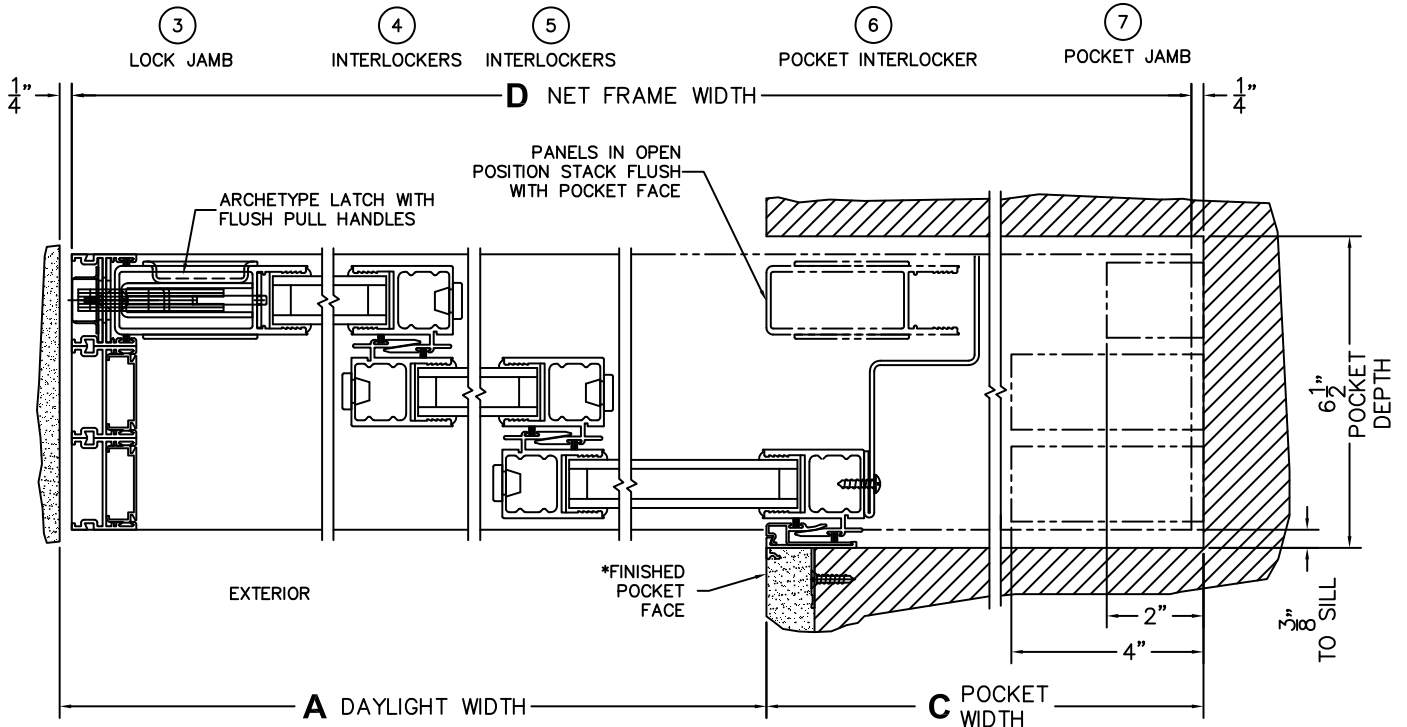

C(POCKET WIDTH)

D(NET FRAME WIDTH)

NOTES:

(USE RULER TO SCALE DIMENSIONS IN INCHES)

SCALE: 1/4"

XXXXP DOOR SHOWN

*CAUTION: WHEN CONSTRUCTING POCKET
NOTE THAT DAYLIGHT WIDTH DOES NOT
INCLUDE 1" SET BACK FOR POST INTERLOCKER.