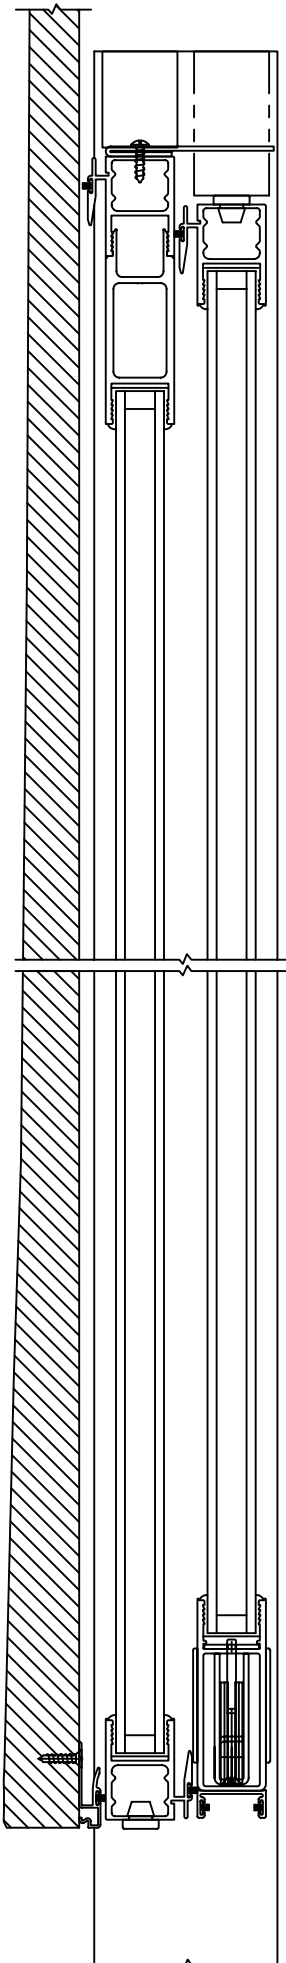

**FLEETWOOD**  
 WINDOWS & DOORS  
 FleetwoodUSA.com

**NORWOOD 3050 M/S**  
 PXXIXXP CUSTOM CONFIGURATION  
 1" HIDDEN TRACK NO SCREENS

ORDER NO.:  
 ITEM NO.:

SCALE: 1/8

**FLEETWOOD**  
 WINDOWS & DOORS  
 FleetwoodUSA.com

**NORWOOD 3050 M/S**  
 PXXIXP CUSTOM CONFIGURATION  
 1" HIDDEN TRACK NO SCREENS

ORDER NO.:

ITEM NO.:

SCALE: 1/4

POCKET VIEWS: PANELS IN OPEN POSITION  
 (LEFT SIDE)

(RIGHT SIDE)