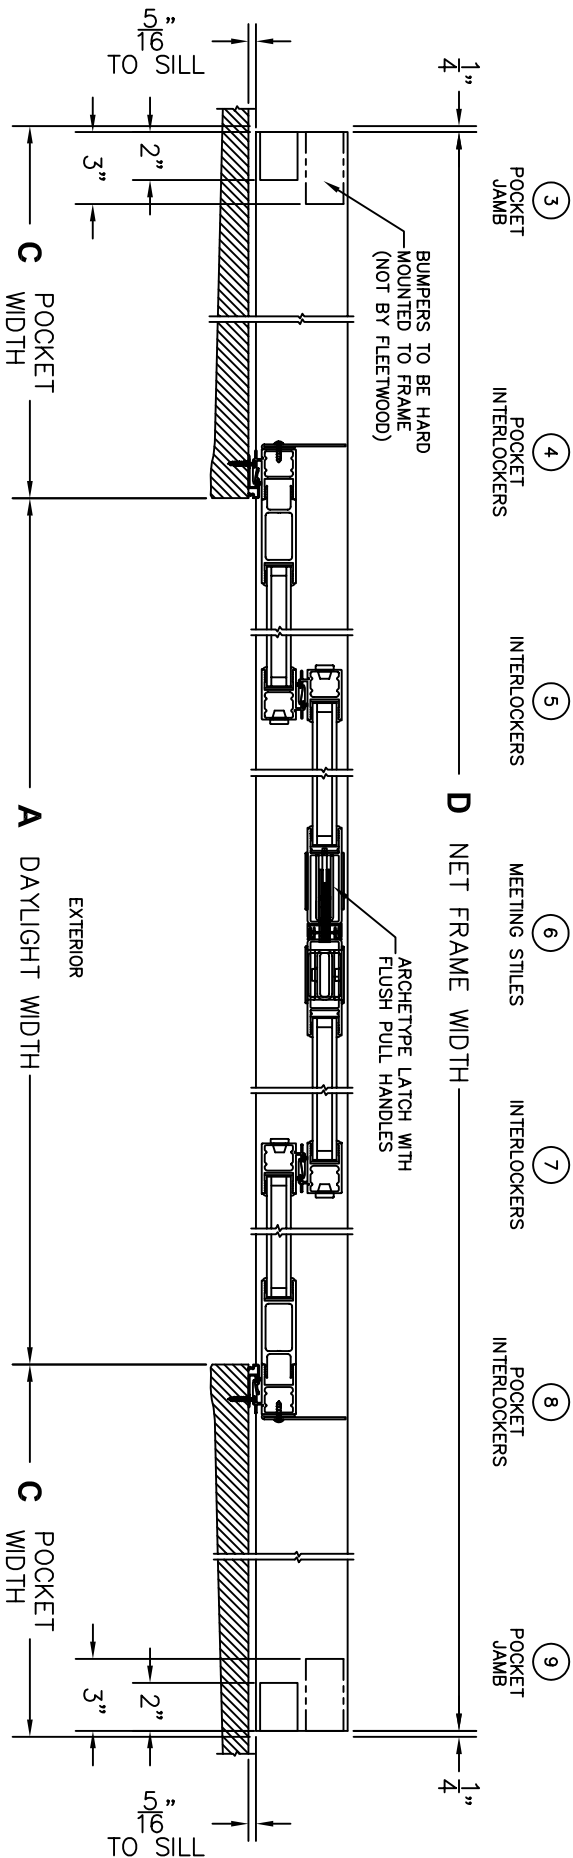

**FLEETWOOD**  
 WINDOWS & DOORS  
 FleetwoodUSA.com

**NORWOOD 3050 M/S**  
 PXXIXXP CUSTOM CONFIGURATION  
 1" HIDDEN TRACK NO SCREENS

ORDER NO.:  
 ITEM NO.:

SCALE: 1/8

**FLEETWOOD**  
 WINDOWS & DOORS  
 FleetwoodUSA.com

**NORWOOD 3050 M/S**  
 PXXIXP CUSTOM CONFIGURATION  
 1" HIDDEN TRACK NO SCREENS

ORDER NO.:

ITEM NO.:

SCALE: 1/4

POCKET VIEWS: PANELS IN OPEN POSITION  
 (LEFT SIDE)

(RIGHT SIDE)