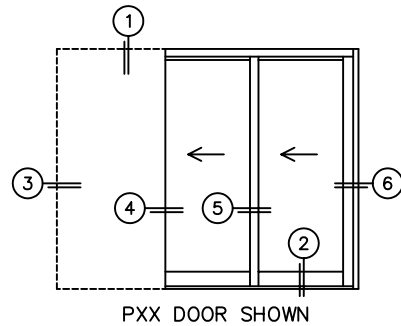

FLEETWOOD
WINDOWS & DOORS
FleetwoodUSA.com

NORWOOD 3050

PXX CUSTOM CONFIGURATION
1" HIDDEN TRACK WITH SCREENS

ORDER NO.:

ITEM NO.:

SCALE: 1/4

REQUIRED DEALER INFO.

A(DAYLIGHT WIDTH)

B(NET FRAME HEIGHT)

CALCULATED VALUES (FLEETWOOD SUPPLIED)

C(POCKET WIDTH)

D(NET FRAME WIDTH)

NOTES:

3
POCKET
JAMB

4
POCKET
INTERLOCKERS

5
INTERLOCKERS