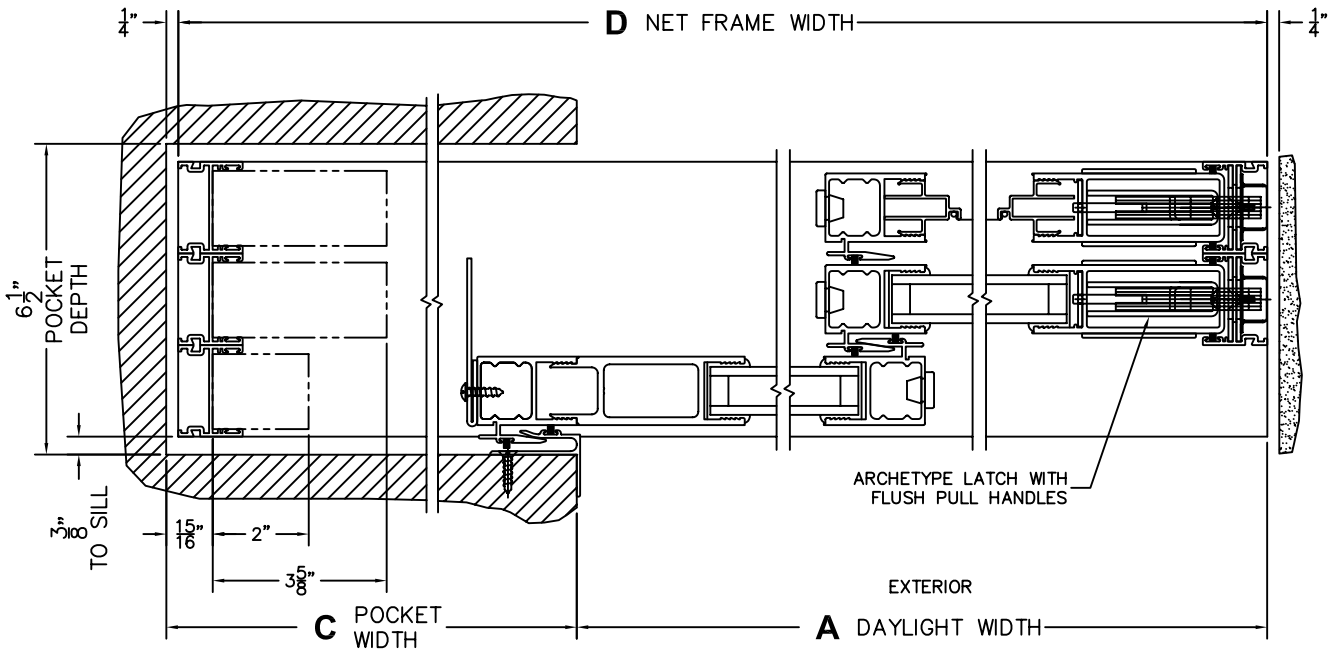

B(NET FRAME HEIGHT)

CALCULATED VALUES (FLEETWOOD SUPPLIED)

C(POCKET WIDTH)

D(NET FRAME WIDTH)

NOTES:

3
POCKET
JAMB

4
POCKET
INTERLOCKERS

5
INTERLOCKERS

6
LOCK JAMB

FLEETWOOD
 WINDOWS & DOORS
 FleetwoodUSA.com

NORWOOD 3050
 PXX CUSTOM CONFIGURATION
 1" HIDDEN TRACK WITH SCREENS

ORDER NO.:

ITEM NO.:

SCALE: 1/4

POCKET VIEW: PANELS IN OPEN POSITION