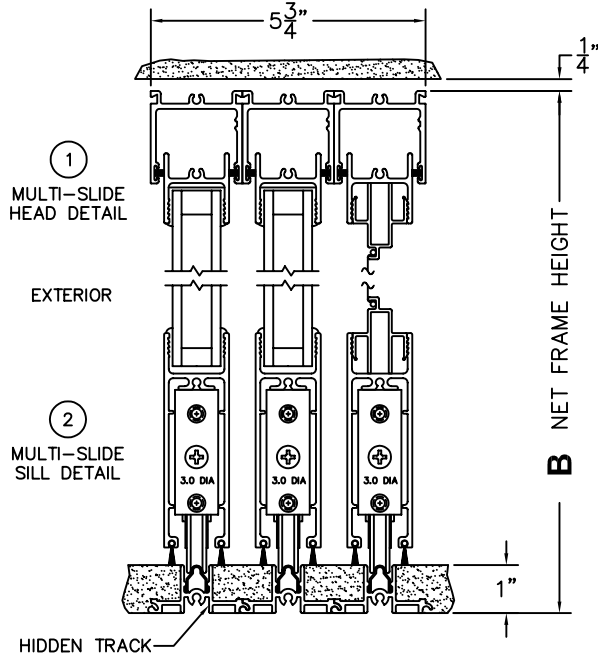

FLEETWOOD
WINDOWS & DOORS
FleetwoodUSA.com

NORWOOD 3050

PXX CUSTOM CONFIGURATION
1" HIDDEN TRACK WITH SCREENS

ORDER NO.:

ITEM NO.:

SCALE: 1/4

REQUIRED DEALER INFO.

A(DAYLIGHT WIDTH)

B(NET FRAME HEIGHT)

CALCULATED VALUES (FLEETWOOD SUPPLIED)

C(POCKET WIDTH)

D(NET FRAME WIDTH)

NOTES:

3
POCKET
JAMB

4
POCKET
INTERLOCKERS

5
INTERLOCKERS