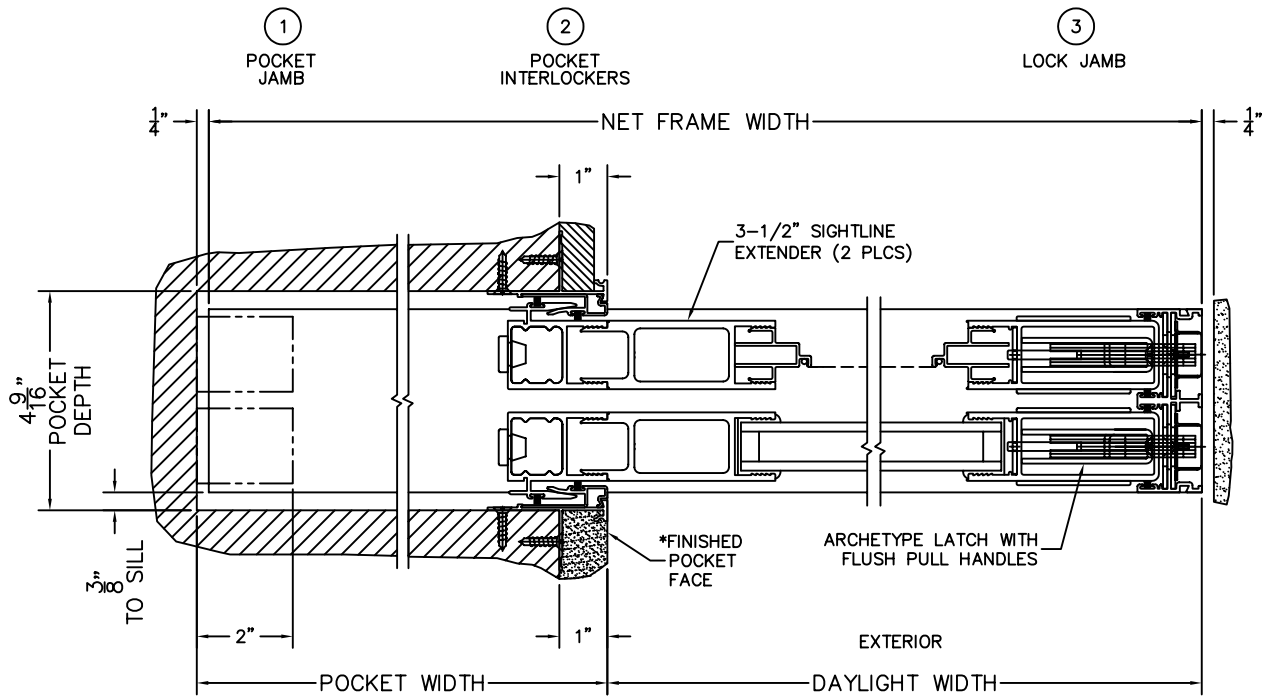

FLEETWOOD
WINDOWS & DOORS
FleetwoodUSA.com

NORWOOD 3050

PX CUSTOM CONFIGURATION
1" HIDDEN TRACK WITH SCREENS

ORDER NO.:

ITEM NO.:

SCALE: 1/4

*CAUTION: WHEN CONSTRUCTING POCKET NOTE THAT DAYLIGHT WIDTH DOES NOT INCLUDE 1" SET BACK FOR POST INTERLOCKER.