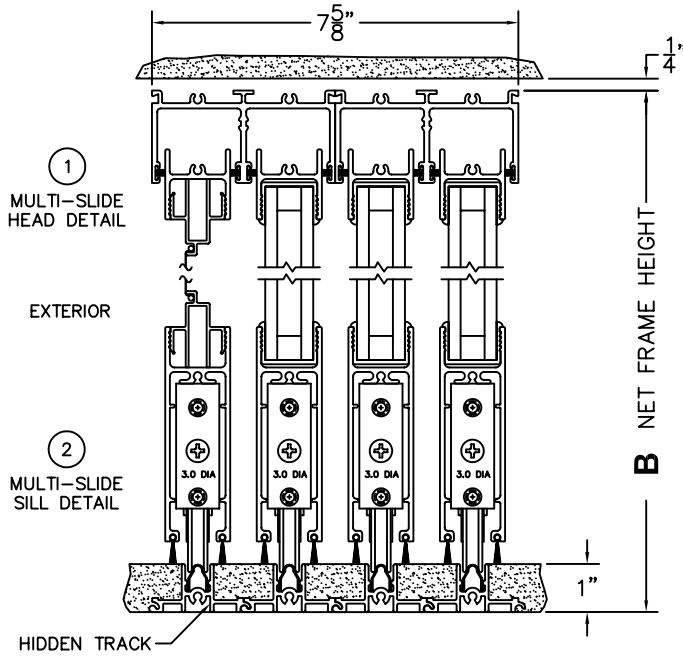

FLEETWOOD
WINDOWS & DOORS
FleetwoodUSA.com

NORWOOD 3050
OXX STANDARD CONFIGURATION
1" HIDDEN TRACK WITH SCREENS

ORDER NO.:

ITEM NO.:

SCALE: 1/4

REQUIRED DEALER INFO.

A(NET FRAME WIDTH)

B(NET FRAME HEIGHT)

NOTES:

③
FIXED JAMB

④
INTERLOCKERS

⑤
INTERLOCKERS

⑥
LOCK JAMB

FLEETWOOD
WINDOWS & DOORS
FleetwoodUSA.com

NORWOOD 3050

OXX STANDARD CONFIGURATION
1" HIDDEN TRACK WITH SCREENS

ORDER NO.:

ITEM NO.:

SCALE: 1/4

DOOR SHOWN IN OPEN POSITION