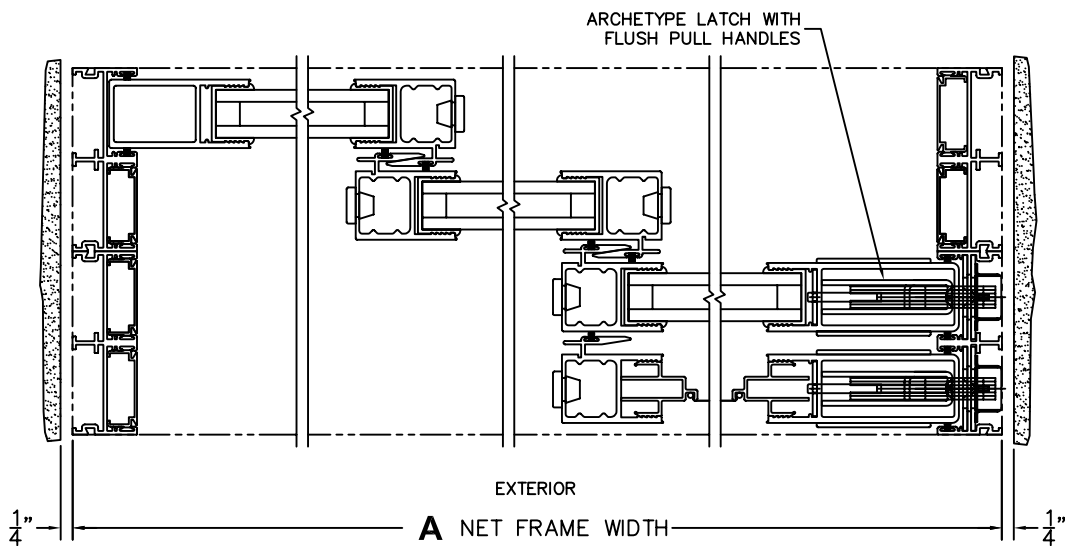

NOTES:

③
FIXED JAMB

④
INTERLOCKERS

⑤
INTERLOCKERS

⑥
LOCK JAMB

FLEETWOOD
WINDOWS & DOORS
FleetwoodUSA.com

NORWOOD 3050

OXX STANDARD CONFIGURATION
1" HIDDEN TRACK WITH SCREENS

ORDER NO.:

ITEM NO.:

SCALE: 1/4

DOOR SHOWN IN OPEN POSITION