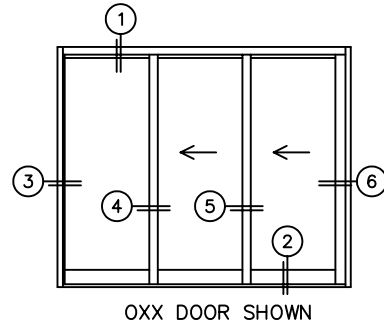

FLEETWOOD
WINDOWS & DOORS
FleetwoodUSA.com

NORWOOD 3050
OXX STANDARD CONFIGURATION
1" HIDDEN TRACK WITH SCREENS

ORDER NO.:

ITEM NO.:

SCALE: 1/4

REQUIRED DEALER INFO.

A(NET FRAME WIDTH)

B(NET FRAME HEIGHT)

NOTES:

③
FIXED JAMB

④
INTERLOCKERS

⑤
INTERLOCKERS

⑥
LOCK JAMB

FLEETWOOD
WINDOWS & DOORS
FleetwoodUSA.com

NORWOOD 3050

OXX STANDARD CONFIGURATION
1" HIDDEN TRACK WITH SCREENS

ORDER NO.:

ITEM NO.:

SCALE: 1/4

DOOR SHOWN IN OPEN POSITION