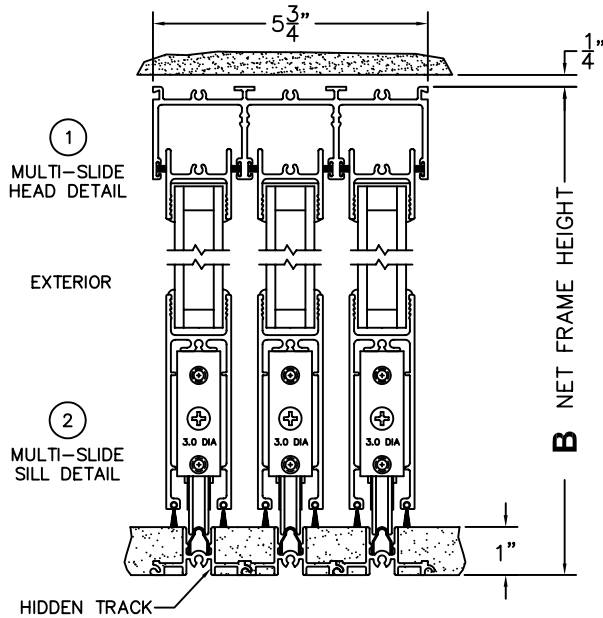

FLEETWOOD
WINDOWS & DOORS
FleetwoodUSA.com

NORWOOD 3050
OXX STANDARD CONFIGURATION
1" HIDDEN TRACK NO SCREENS

ORDER NO.:

ITEM NO.:

SCALE: 1/4

REQUIRED DEALER INFO.

A(NET FRAME WIDTH)

B(NET FRAME HEIGHT)

NOTES:

3
FIXED JAMB

4
INTERLOCKERS

5
INTERLOCKERS

6
LOCK JAMB

ARCHETYPE LATCH WITH
FLUSH PULL HANDLES

FLEETWOOD
WINDOWS & DOORS
FleetwoodUSA.com

NORWOOD 3050

OXX STANDARD CONFIGURATION
1" HIDDEN TRACK NO SCREENS

ORDER NO.:

ITEM NO.:

SCALE: 1/4

DOOR SHOWN IN OPEN POSITION