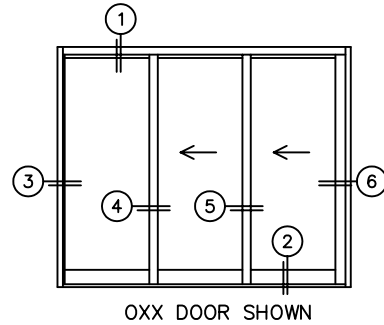

FLEETWOOD
WINDOWS & DOORS
FleetwoodUSA.com

NORWOOD 3050
OXX STANDARD CONFIGURATION
1" HIDDEN TRACK NO SCREENS

ORDER NO.:

ITEM NO.:

SCALE: 1/4

REQUIRED DEALER INFO.

A(NET FRAME WIDTH)

B(NET FRAME HEIGHT)

NOTES:

3
FIXED JAMB

4
INTERLOCKERS

5
INTERLOCKERS

6
LOCK JAMB

ARCHETYPE LATCH WITH
FLUSH PULL HANDLES

FLEETWOOD
WINDOWS & DOORS
FleetwoodUSA.com

NORWOOD 3050

OXX STANDARD CONFIGURATION
1" HIDDEN TRACK NO SCREENS

ORDER NO.:

ITEM NO.:

SCALE: 1/4

DOOR SHOWN IN OPEN POSITION