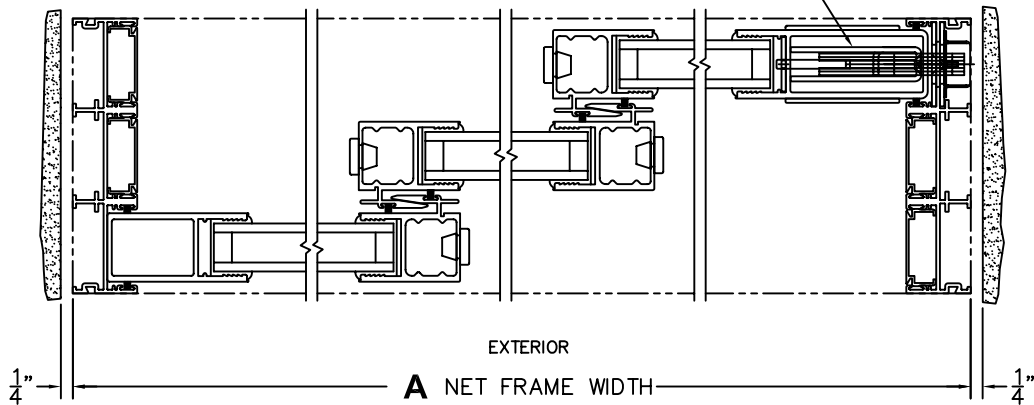

NOTES:

3
FIXED JAMB

4
INTERLOCKERS

5
INTERLOCKERS

6
LOCK JAMB

ARCHETYPE LATCH WITH
FLUSH PULL HANDLES

FLEETWOOD
WINDOWS & DOORS
FleetwoodUSA.com

NORWOOD 3050

OXX STANDARD CONFIGURATION
1" HIDDEN TRACK NO SCREENS

ORDER NO.:

ITEM NO.:

SCALE: 1/4

DOOR SHOWN IN OPEN POSITION