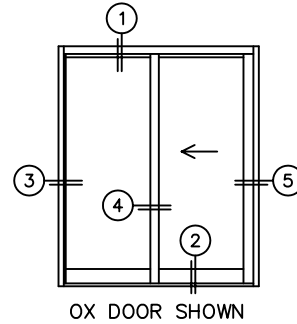

FLEETWOOD
WINDOWS & DOORS
FleetwoodUSA.com

NORWOOD 3050
OX CUSTOM CONFIGURATION
1" HIDDEN TRACK WITH SCREENS

ORDER NO.:

ITEM NO.:

SCALE: 1/4

REQUIRED DEALER INFO.

A (NET FRAME WIDTH)

B (NET FRAME HEIGHT)

NOTES:

③
FIXED JAMB

④
INTERLOCKERS

⑤
LOCK JAMB

ARCHETYPE LATCH WITH
FLUSH PULL HANDLES

FLEETWOOD
WINDOWS & DOORS
FleetwoodUSA.com

NORWOOD 3050
OX CUSTOM CONFIGURATION
1" HIDDEN TRACK WITH SCREENS

ORDER NO.:

ITEM NO.:

SCALE: 1/4

FLUSH STACK: DOOR SHOWN IN OPEN POSITION