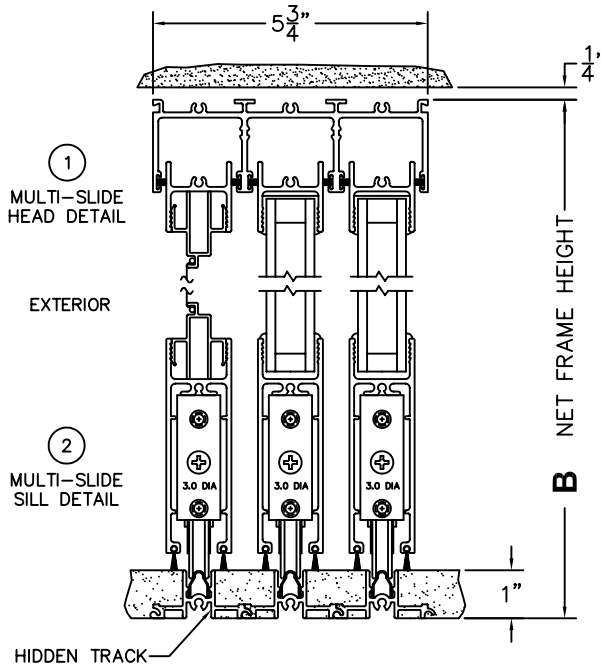

FLEETWOOD
WINDOWS & DOORS
FleetwoodUSA.com

NORWOOD 3050
OX CUSTOM CONFIGURATION
1" HIDDEN TRACK WITH SCREENS

ORDER NO.:

ITEM NO.:

SCALE: 1/4

REQUIRED DEALER INFO.

A (NET FRAME WIDTH)

B (NET FRAME HEIGHT)

NOTES:

③
FIXED JAMB

④
INTERLOCKERS

⑤
LOCK JAMB

ARCHETYPE LATCH WITH
FLUSH PULL HANDLES

FLEETWOOD
WINDOWS & DOORS
FleetwoodUSA.com

NORWOOD 3050
OX CUSTOM CONFIGURATION
1" HIDDEN TRACK WITH SCREENS

ORDER NO.:

ITEM NO.:

SCALE: 1/4

FLUSH STACK: DOOR SHOWN IN OPEN POSITION