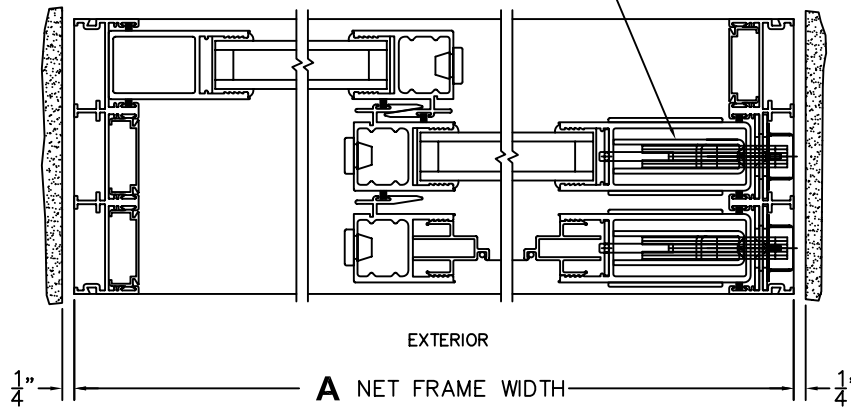

NOTES:

③
FIXED JAMB

④
INTERLOCKERS

⑤
LOCK JAMB

ARCHETYPE LATCH WITH
FLUSH PULL HANDLES

FLEETWOOD
WINDOWS & DOORS
FleetwoodUSA.com

NORWOOD 3050
OX CUSTOM CONFIGURATION
1" HIDDEN TRACK WITH SCREENS

ORDER NO.:

ITEM NO.:

SCALE: 1/4

FLUSH STACK: DOOR SHOWN IN OPEN POSITION