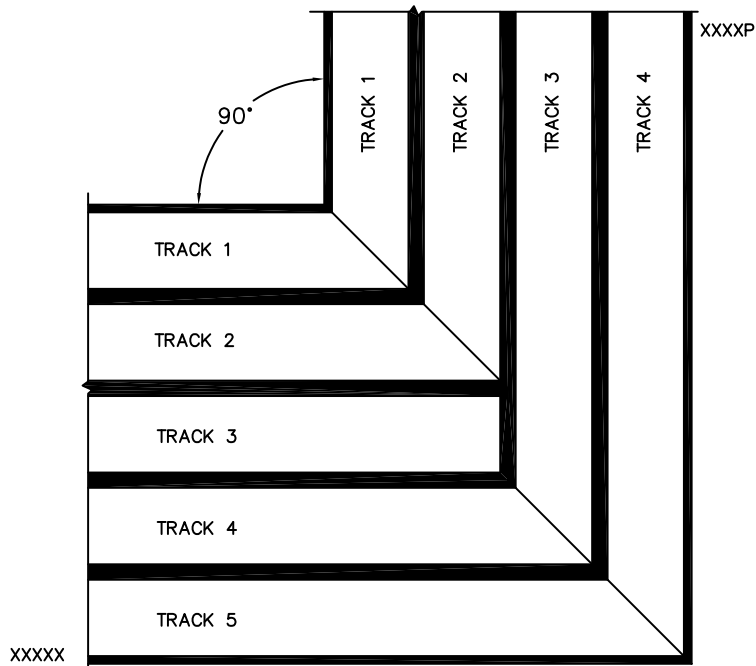

FLEETWOOD

Windows & Doors

2485 Railroad Street, Corona, CA 92880
(800) 736-7363 www.fleetwoodusa.com

NORWOOD 3050

90°XXXXXXIXXXXP CUSTOM CONFIGURATION

NO SCREENS HIDDEN TRACK

ORDER NO.:

ITEM NO.:

(USE RULER TO SCALE DIMENSIONS IN INCHES)

SCALE: 1/4

SILL TRACK MITRED CONNECTION