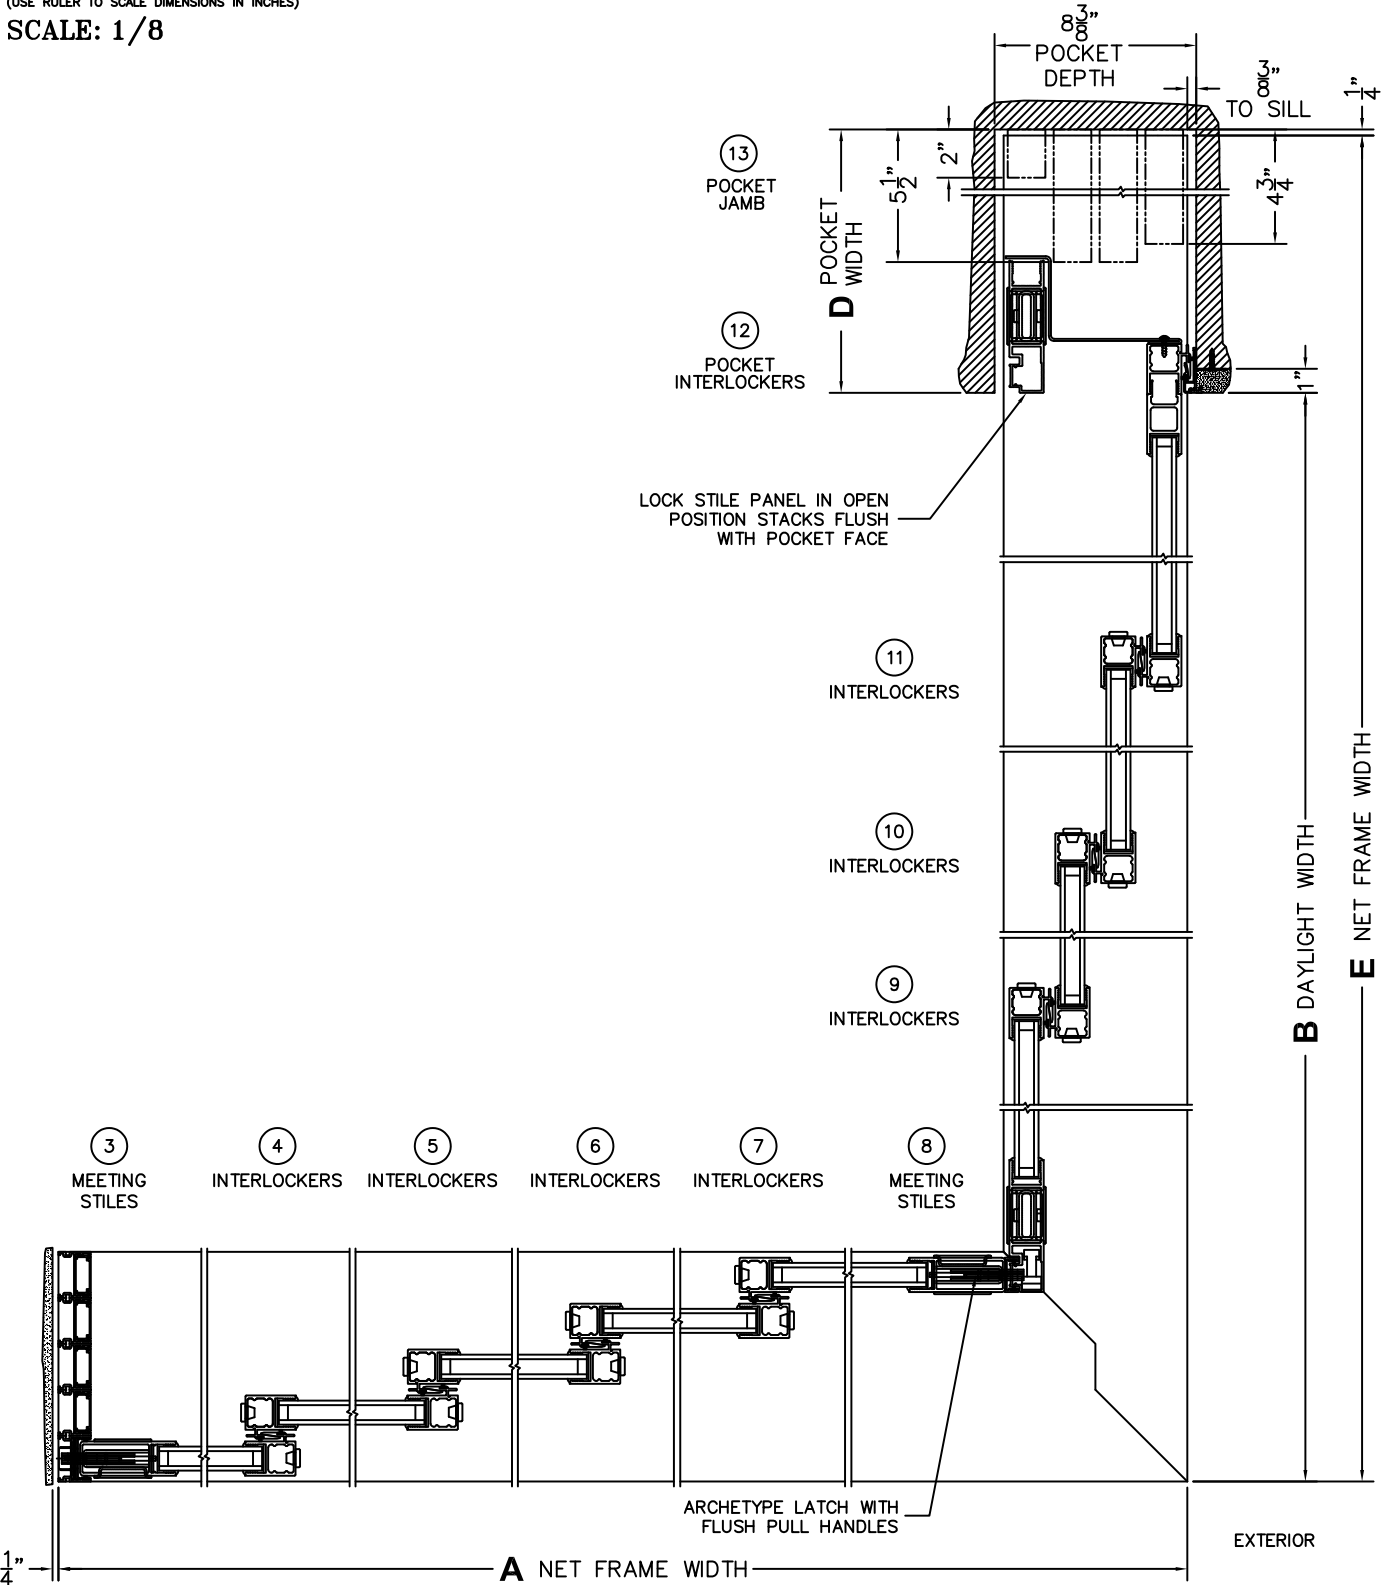

FLEETWOOD

Windows & Doors

2485 Railroad Street, Corona, CA 92880
(800) 736-7363 www.fleetwoodusa.com

NORWOOD 3050

90°XXXXXXXXXP CUSTOM CONFIGURATION

NO SCREENS

HIDDEN TRACK

ORDER NO.:

ITEM NO.:

(USE RULER TO SCALE DIMENSIONS IN INCHES)

SCALE: 1/8

*CAUTION: WHEN CONSTRUCTING POCKET NOTE THAT DAYLIGHT WIDTH DOES NOT INCLUDE 1" SET BACK FOR POST INTERLOCKER.