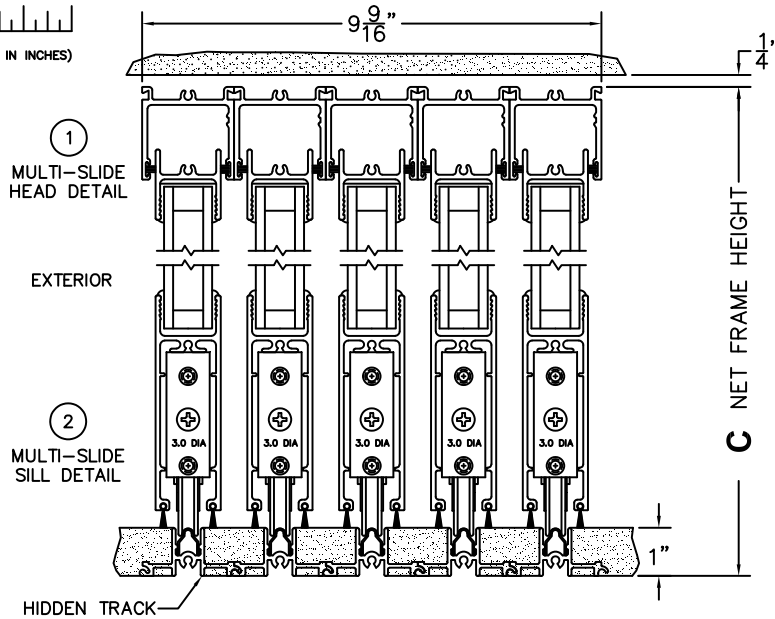

A (NET FRAME WIDTH)	
B (DAYLIGHT WIDTH)	
C (NET FRAME HEIGHT)	
SILL PAN HEIGHT(INTERIOR LEG) (1-3/4", 2", 2-1/2)	

CALCULATED VALUES (FLEETWOOD SUPPLIED)

D (POCKET WIDTH)	
E (NET FRAME WIDTH)	

NOTES:

(USE RULER TO SCALE DIMENSIONS IN INCHES)

SCALE: 1/4

XXXXXIXXXXP DOOR SHOWN