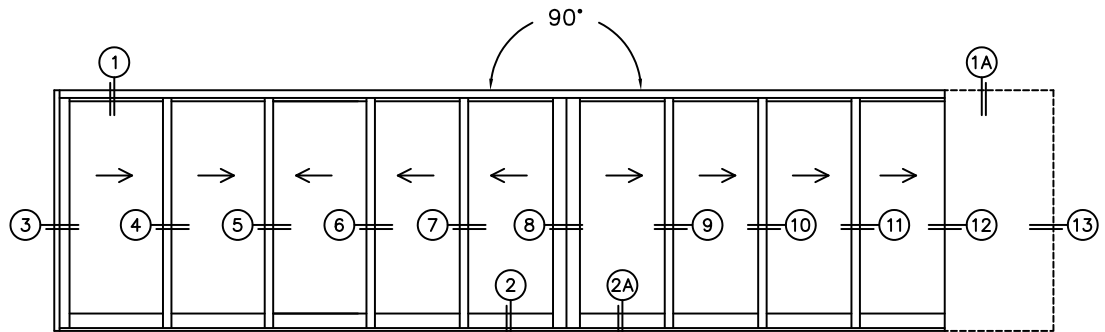

A (NET FRAME WIDTH)	
B (DAYLIGHT WIDTH)	
C (NET FRAME HEIGHT)	
SILL PAN HEIGHT(INTERIOR LEG) (1-3/4", 2", 2-1/2)	

CALCULATED VALUES (FLEETWOOD SUPPLIED)

D (POCKET WIDTH)	
E (NET FRAME WIDTH)	

NOTES:

(USE RULER TO SCALE DIMENSIONS IN INCHES)

SCALE: 1/4

XXXXXIXXXXP DOOR SHOWN