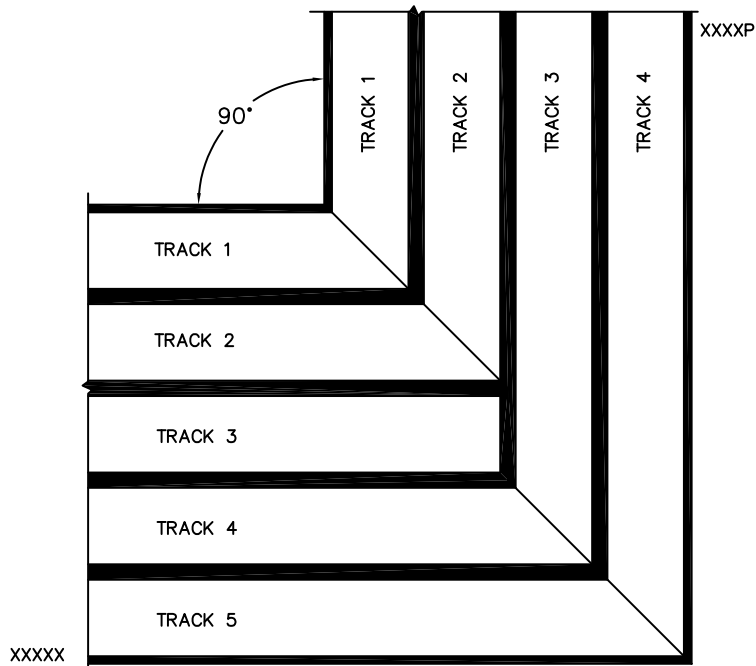

# NORWOOD 3050

90°XXXXXIXXXXP CUSTOM CONFIGURATION  
NO SCREENS HIDDEN TRACK

ORDER NO.:

ITEM NO.:

(USE RULER TO SCALE DIMENSIONS IN INCHES)

SCALE: 1/4

SILL TRACK MITRED CONNECTION