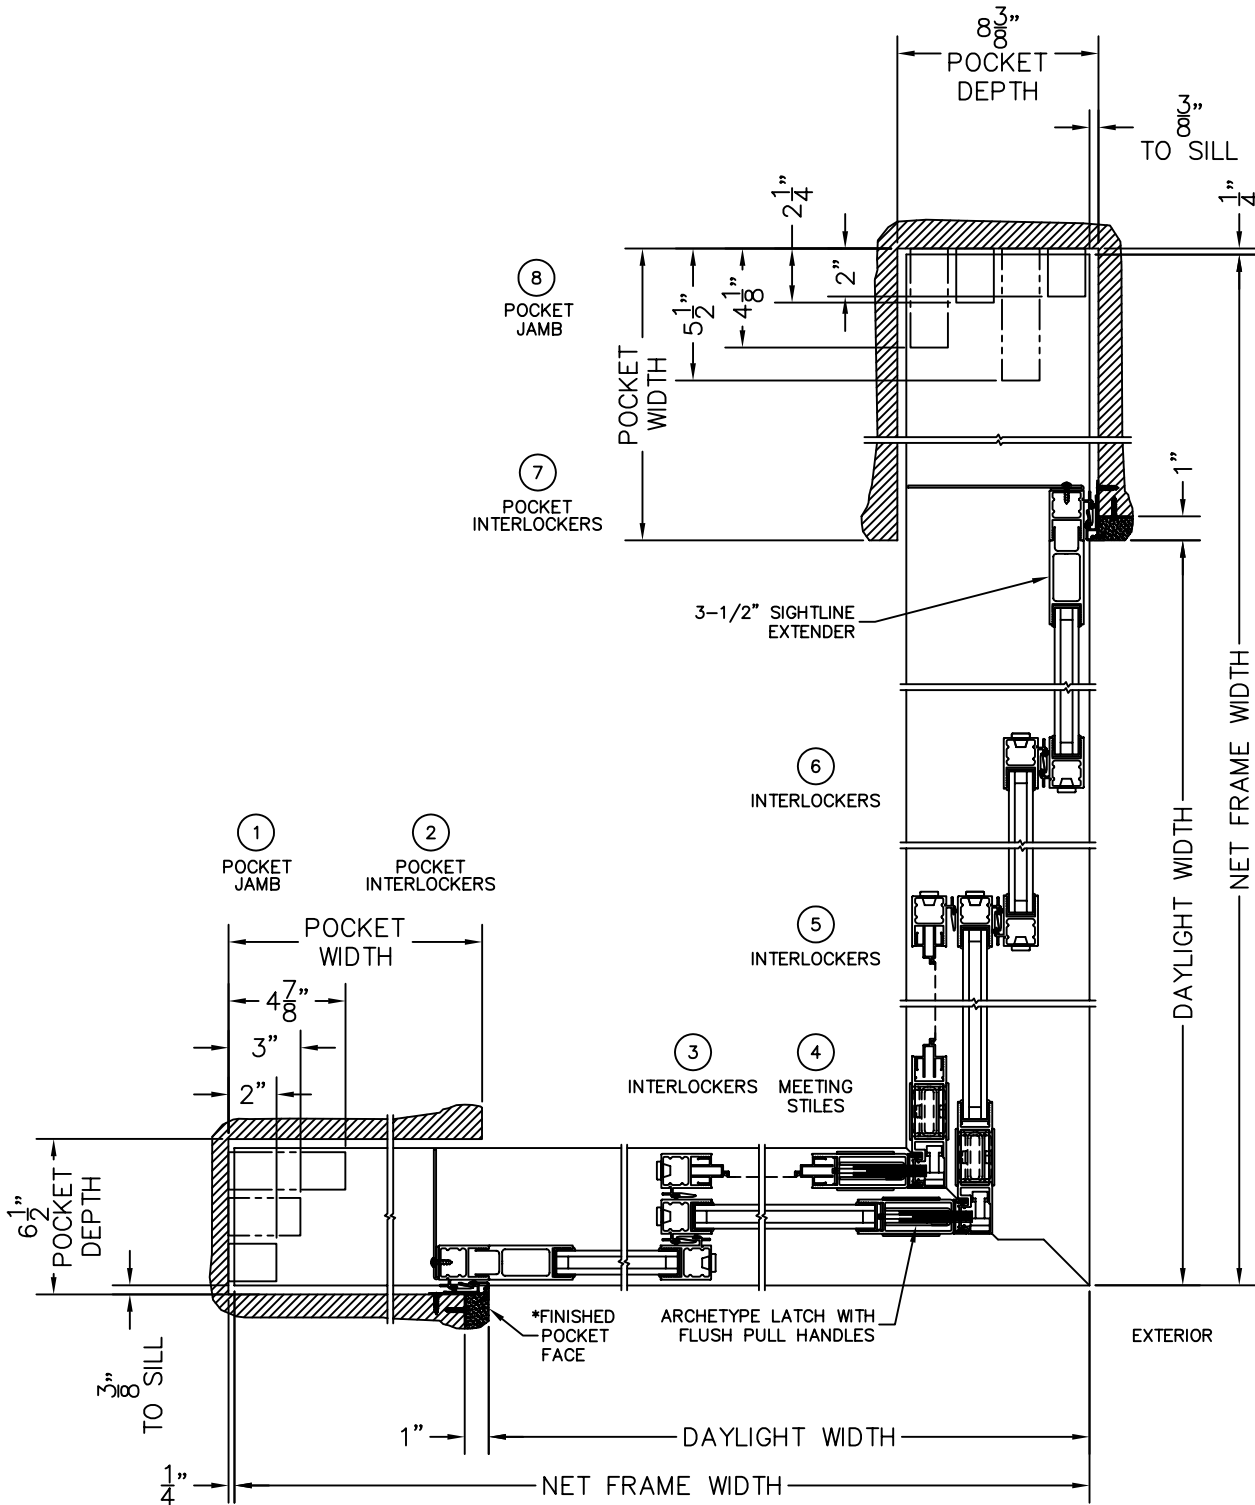

# NORWOOD 3050

90°PXXIXXP CUSTOM CONFIGURATION  
1" HIDDEN TRACK WITH SCREENS

ORDER NO.:

ITEM NO.:

SCALE: 1/8

\*CAUTION: WHEN CONSTRUCTING POCKET NOTE THAT DAYLIGHT WIDTH DOES NOT INCLUDE 1" SET BACK FOR POST INTERLOCKER.