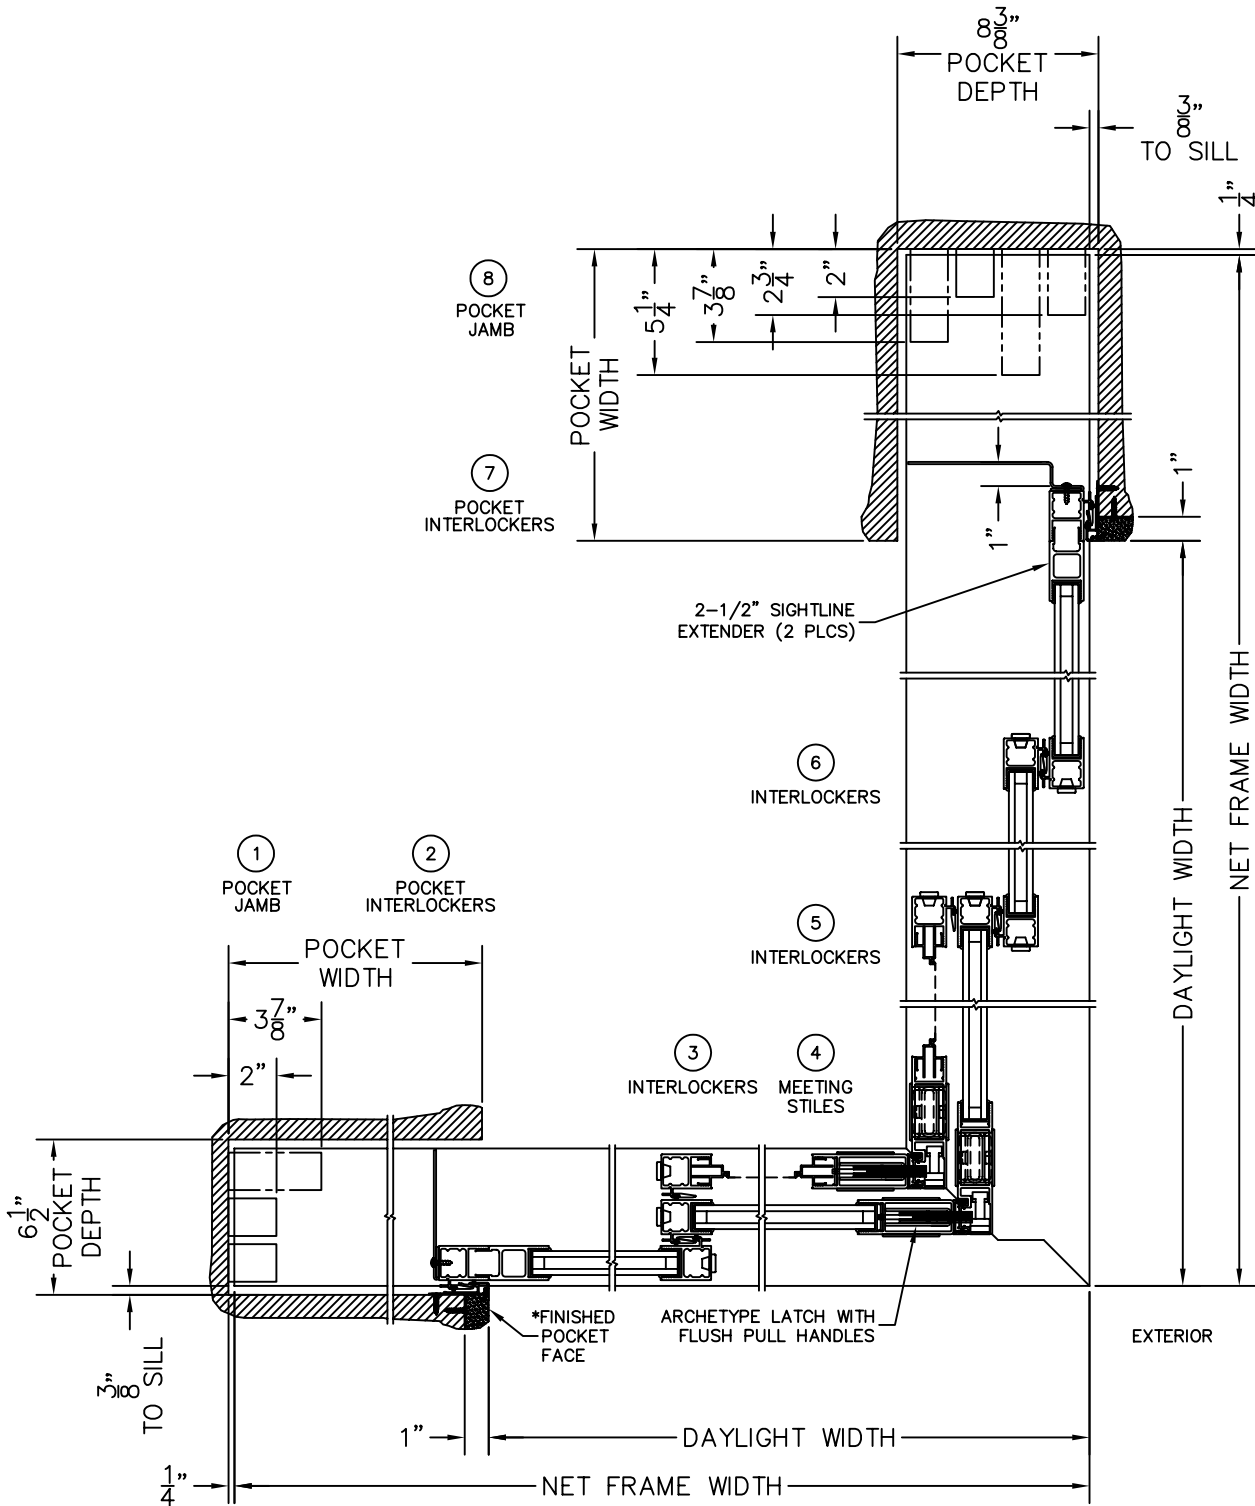

SCALE: 1/8

*CAUTION: WHEN CONSTRUCTING POCKET NOTE THAT DAYLIGHT WIDTH DOES NOT INCLUDE 1" SET BACK FOR POST INTERLOCKER.