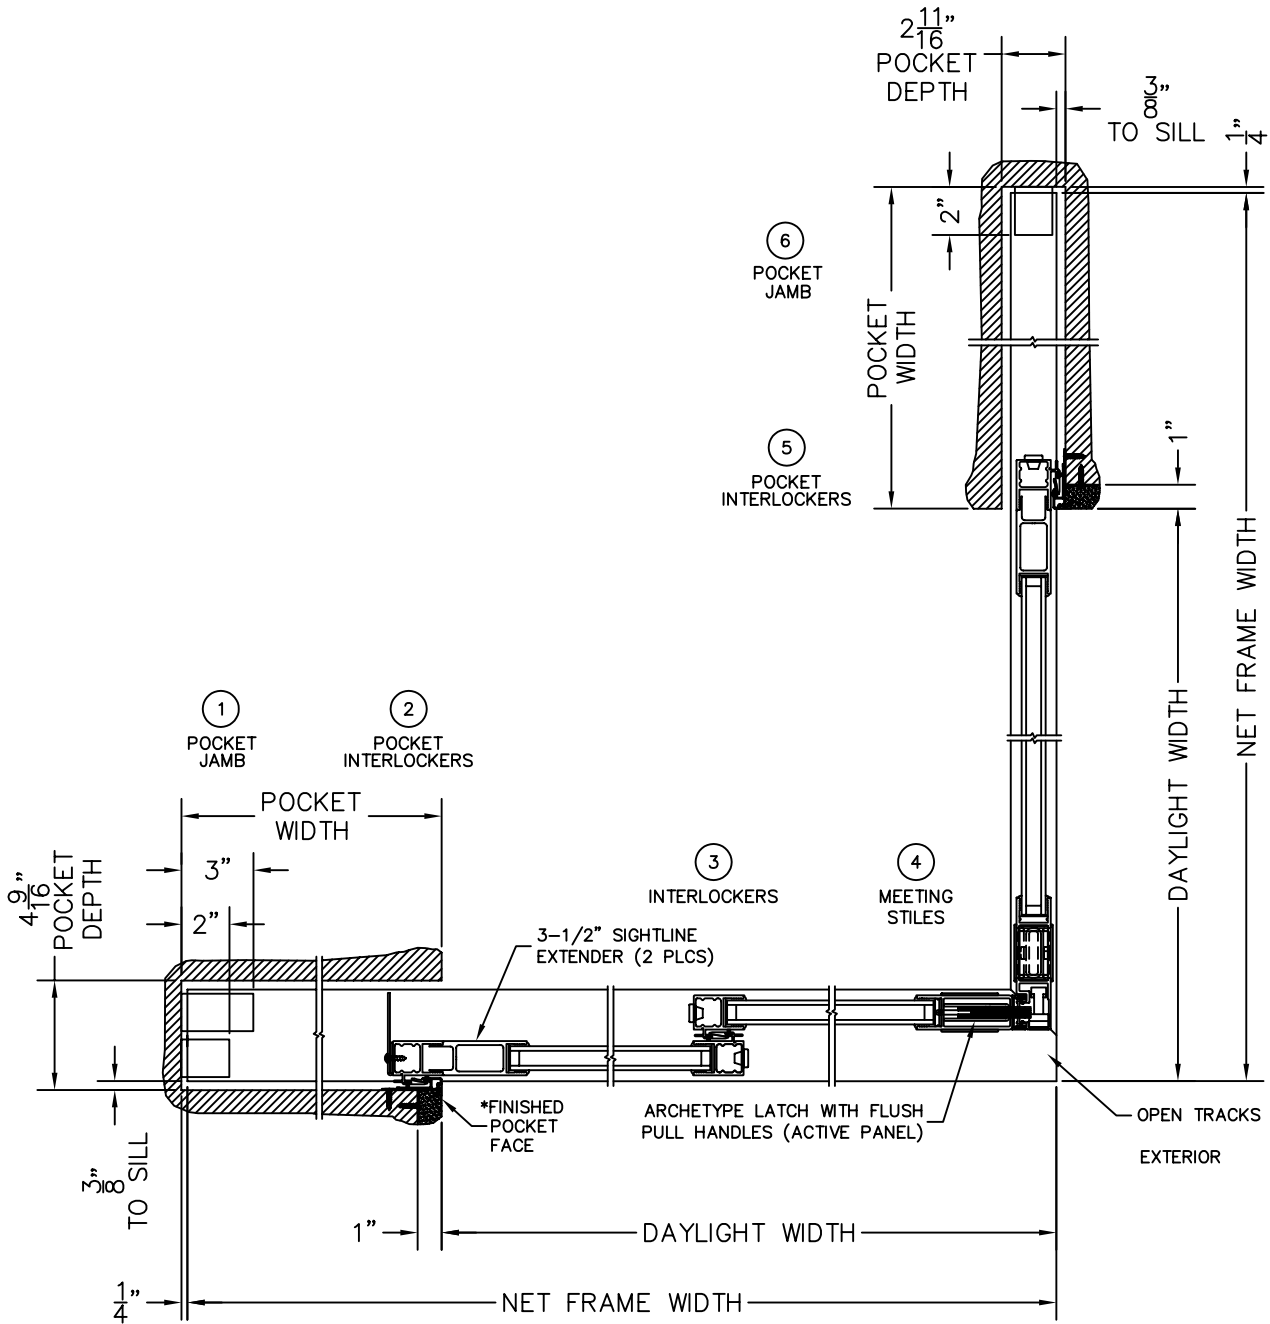

FLEETWOOD
WINDOWS & DOORS
FleetwoodUSA.com

NORWOOD 3050

90°PXXIXP CUSTOM CONFIGURATION
1" HIDDEN TRACK NO SCREENS

ORDER NO.:

ITEM NO.:

SCALE: 1/8

*CAUTION: WHEN CONSTRUCTING POCKET NOTE THAT DAYLIGHT WIDTH DOES NOT INCLUDE 1" SET BACK FOR POST INTERLOCKER.