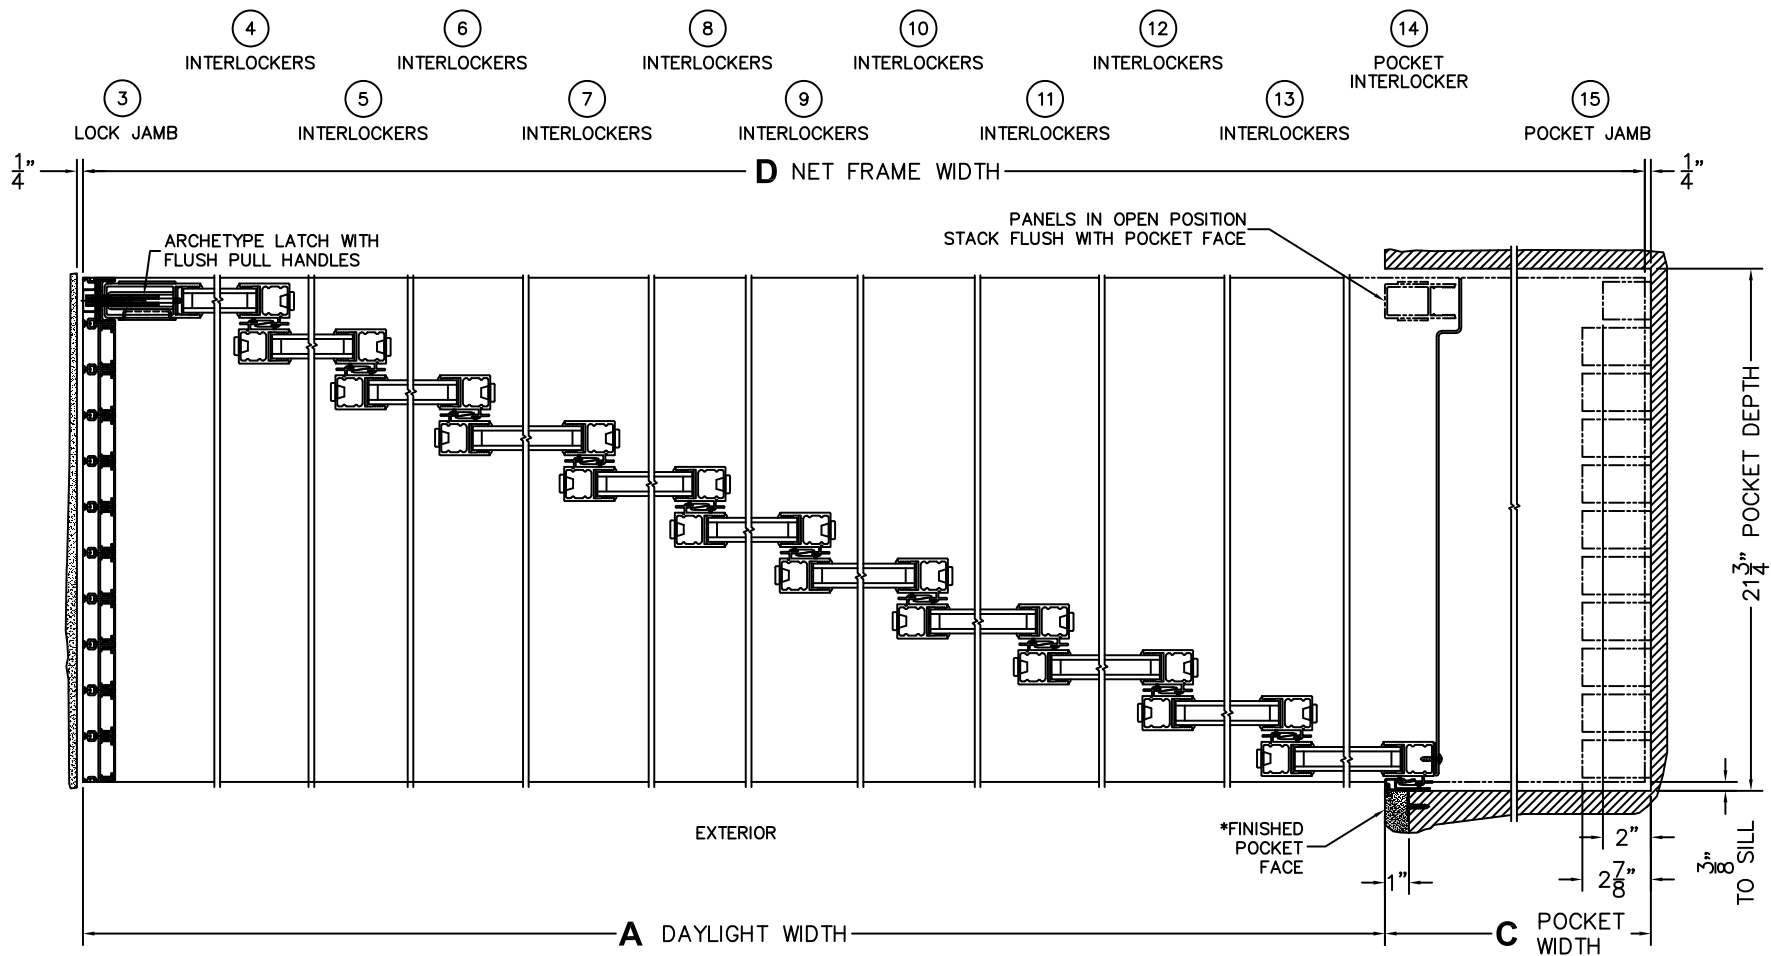

(USE RULER TO SCALE DIMENSIONS IN INCHES)

SCALE: 1/8

*CAUTION: WHEN CONSTRUCTING POCKET NOTE THAT DAYLIGHT WIDTH DOES NOT INCLUDE 1" SET BACK FOR POST INTERLOCKER.