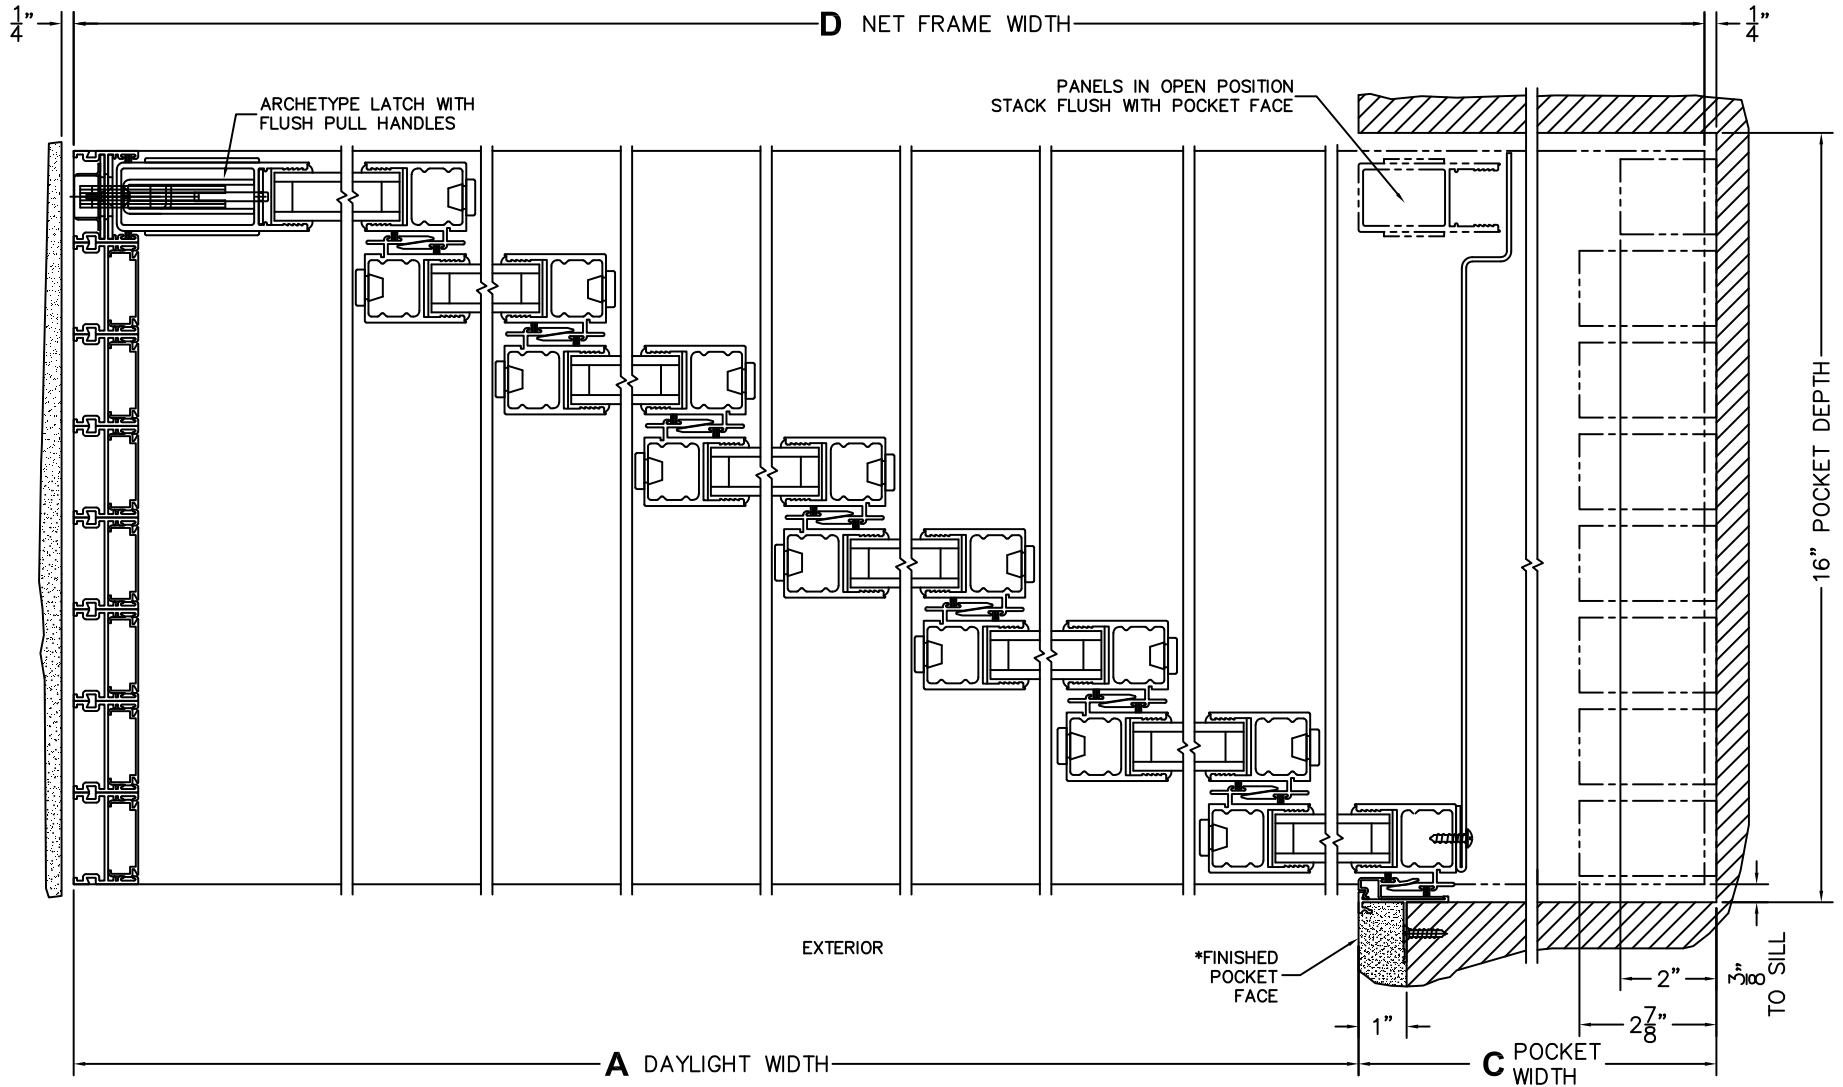

(USE RULER TO SCALE DIMENSIONS IN INCHES)

SCALE: 1/8

- ③ LOCK JAMB
- ④ INTERLOCKERS
- ⑤ INTERLOCKERS
- ⑥ INTERLOCKERS
- ⑦ INTERLOCKERS
- ⑧ INTERLOCKERS
- ⑨ INTERLOCKERS
- ⑩ INTERLOCKERS
- ⑪ POCKET INTERLOCKER
- ⑫ POCKET JAMB

*CAUTION: WHEN CONSTRUCTING POCKET NOTE THAT DAYLIGHT WIDTH DOES NOT INCLUDE 1" SET BACK FOR POST INTERLOCKER.