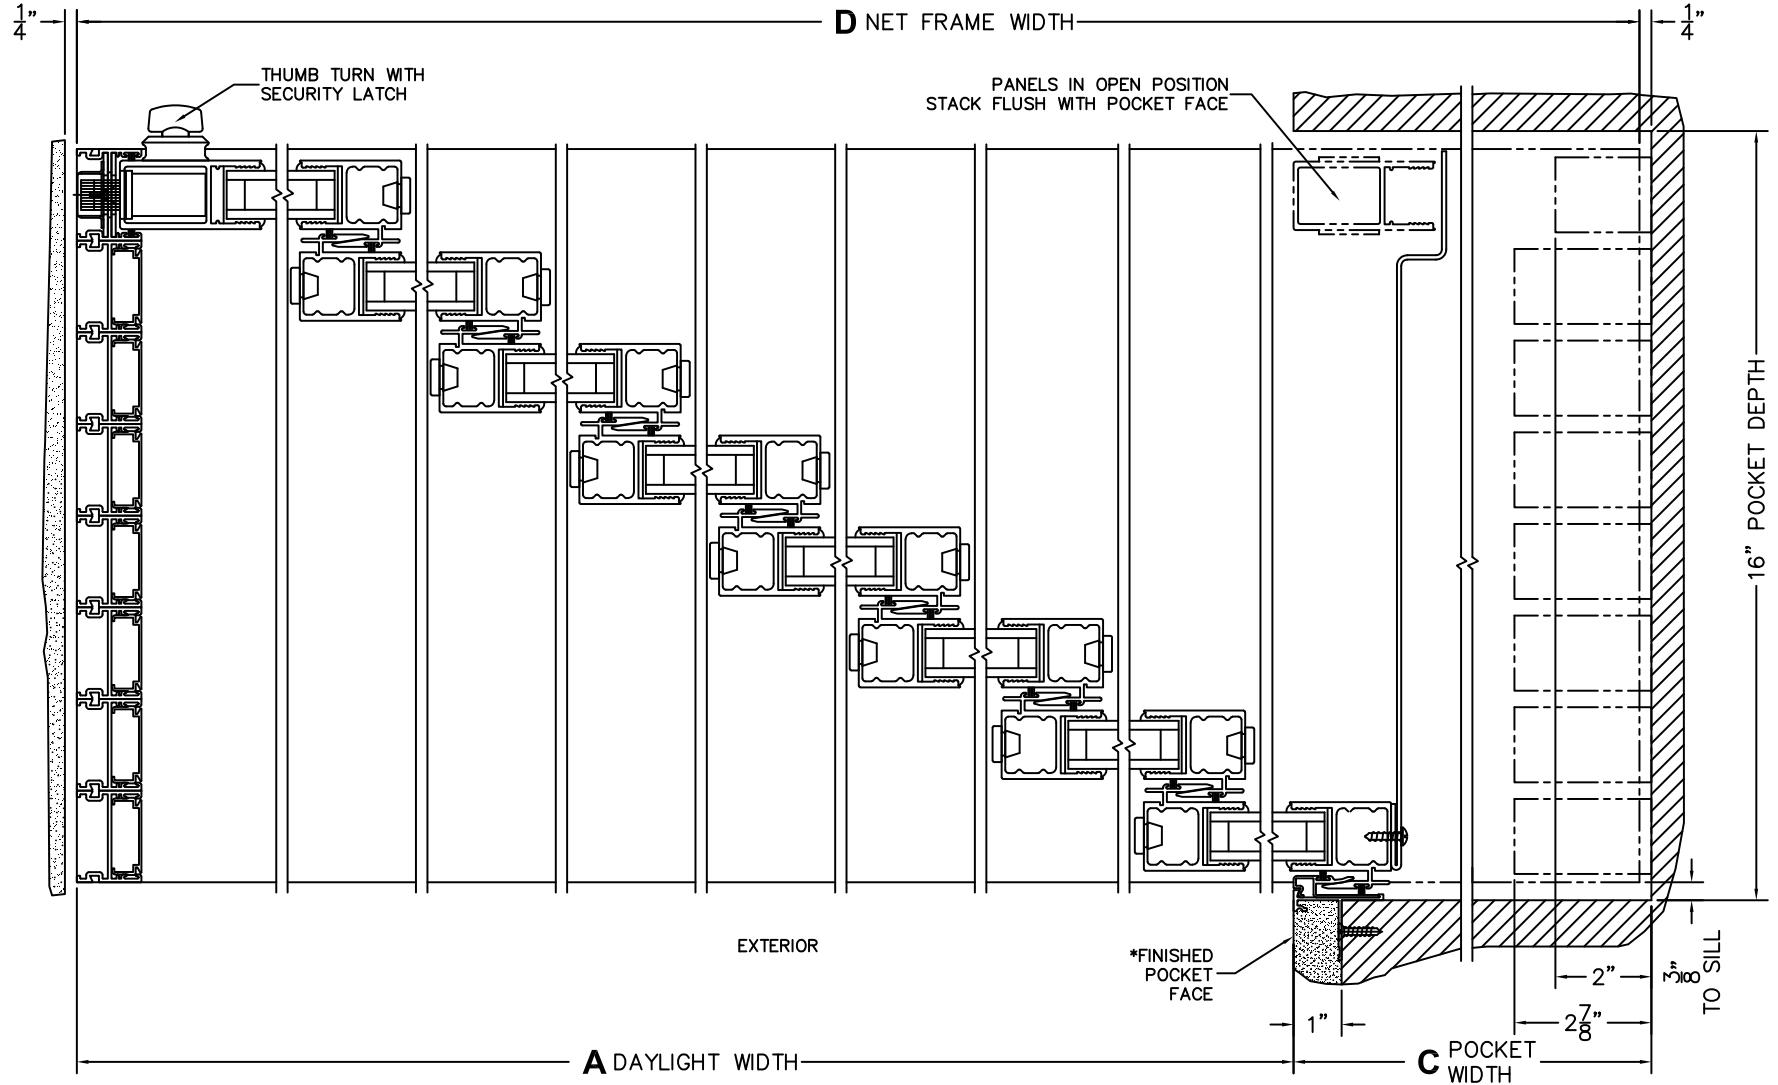

(USE RULER TO SCALE DIMENSIONS IN INCHES)

SCALE: 1/8

- ③ LOCK JAMB
- ④ INTERLOCKERS
- ⑤ INTERLOCKERS
- ⑥ INTERLOCKERS
- ⑦ INTERLOCKERS
- ⑧ INTERLOCKERS
- ⑨ INTERLOCKERS
- ⑩ INTERLOCKERS
- ⑪ POCKET INTERLOCKER
- ⑫ POCKET JAMB

*CAUTION: WHEN CONSTRUCTING POCKET NOTE THAT DAYLIGHT WIDTH DOES NOT INCLUDE 1" SET BACK FOR POST INTERLOCKER.