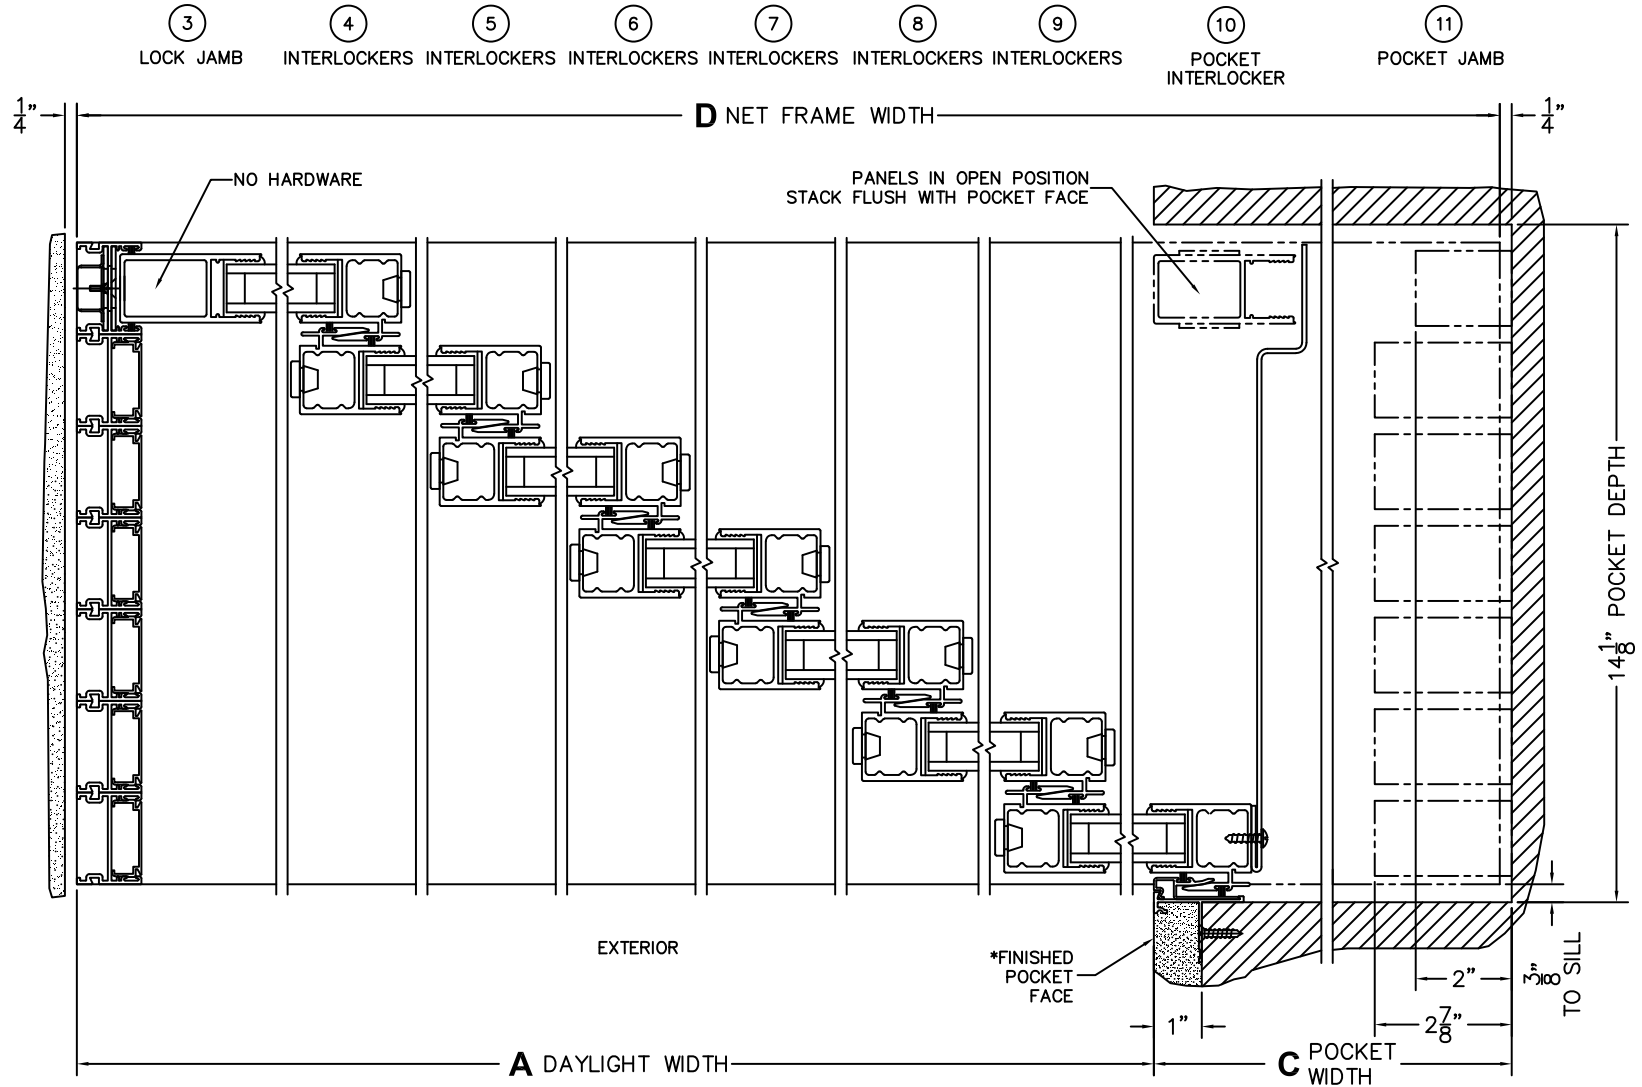

(USE RULER TO SCALE DIMENSIONS IN INCHES)

SCALE: 1/4

\*CAUTION: WHEN CONSTRUCTING POCKET NOTE THAT DAYLIGHT WIDTH DOES NOT INCLUDE 1" SET BACK FOR POST INTERLOCKER.