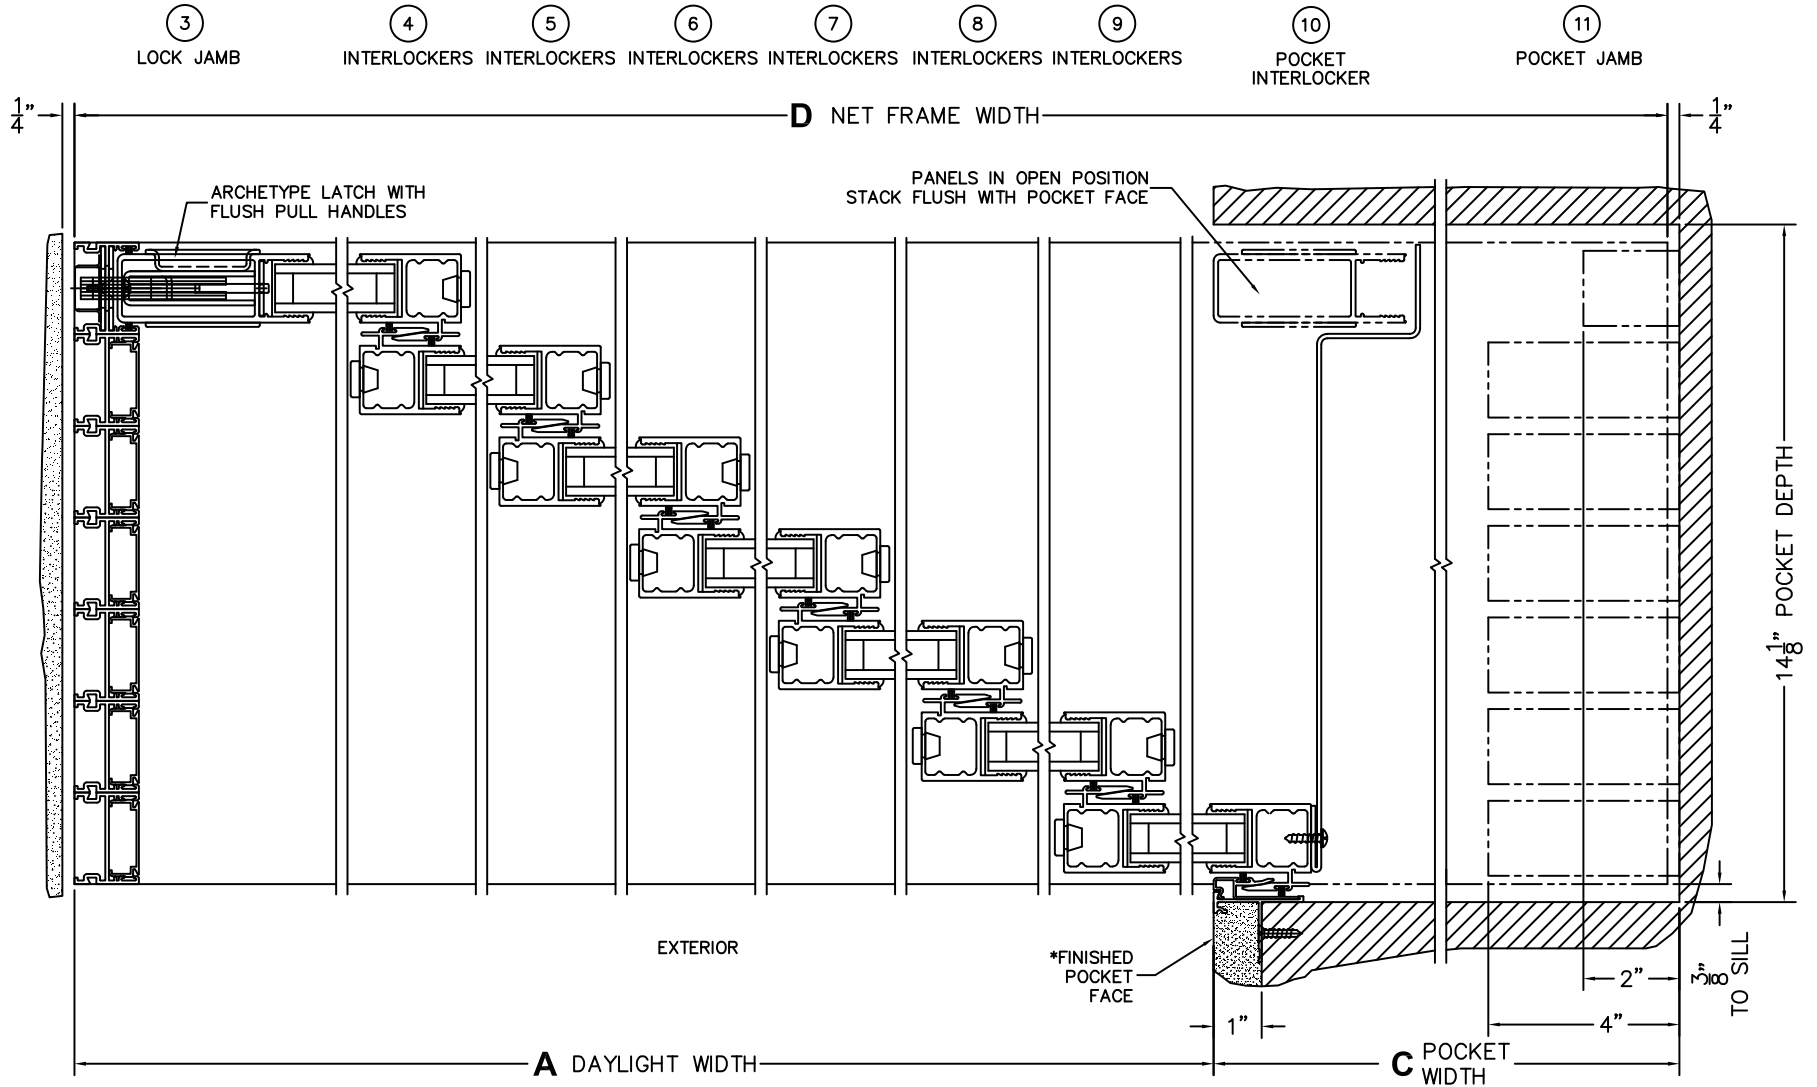

(USE RULER TO SCALE DIMENSIONS IN INCHES)

SCALE: 1/4

\*CAUTION: WHEN CONSTRUCTING POCKET NOTE THAT DAYLIGHT WIDTH DOES NOT INCLUDE 1" SET BACK FOR POST INTERLOCKER.