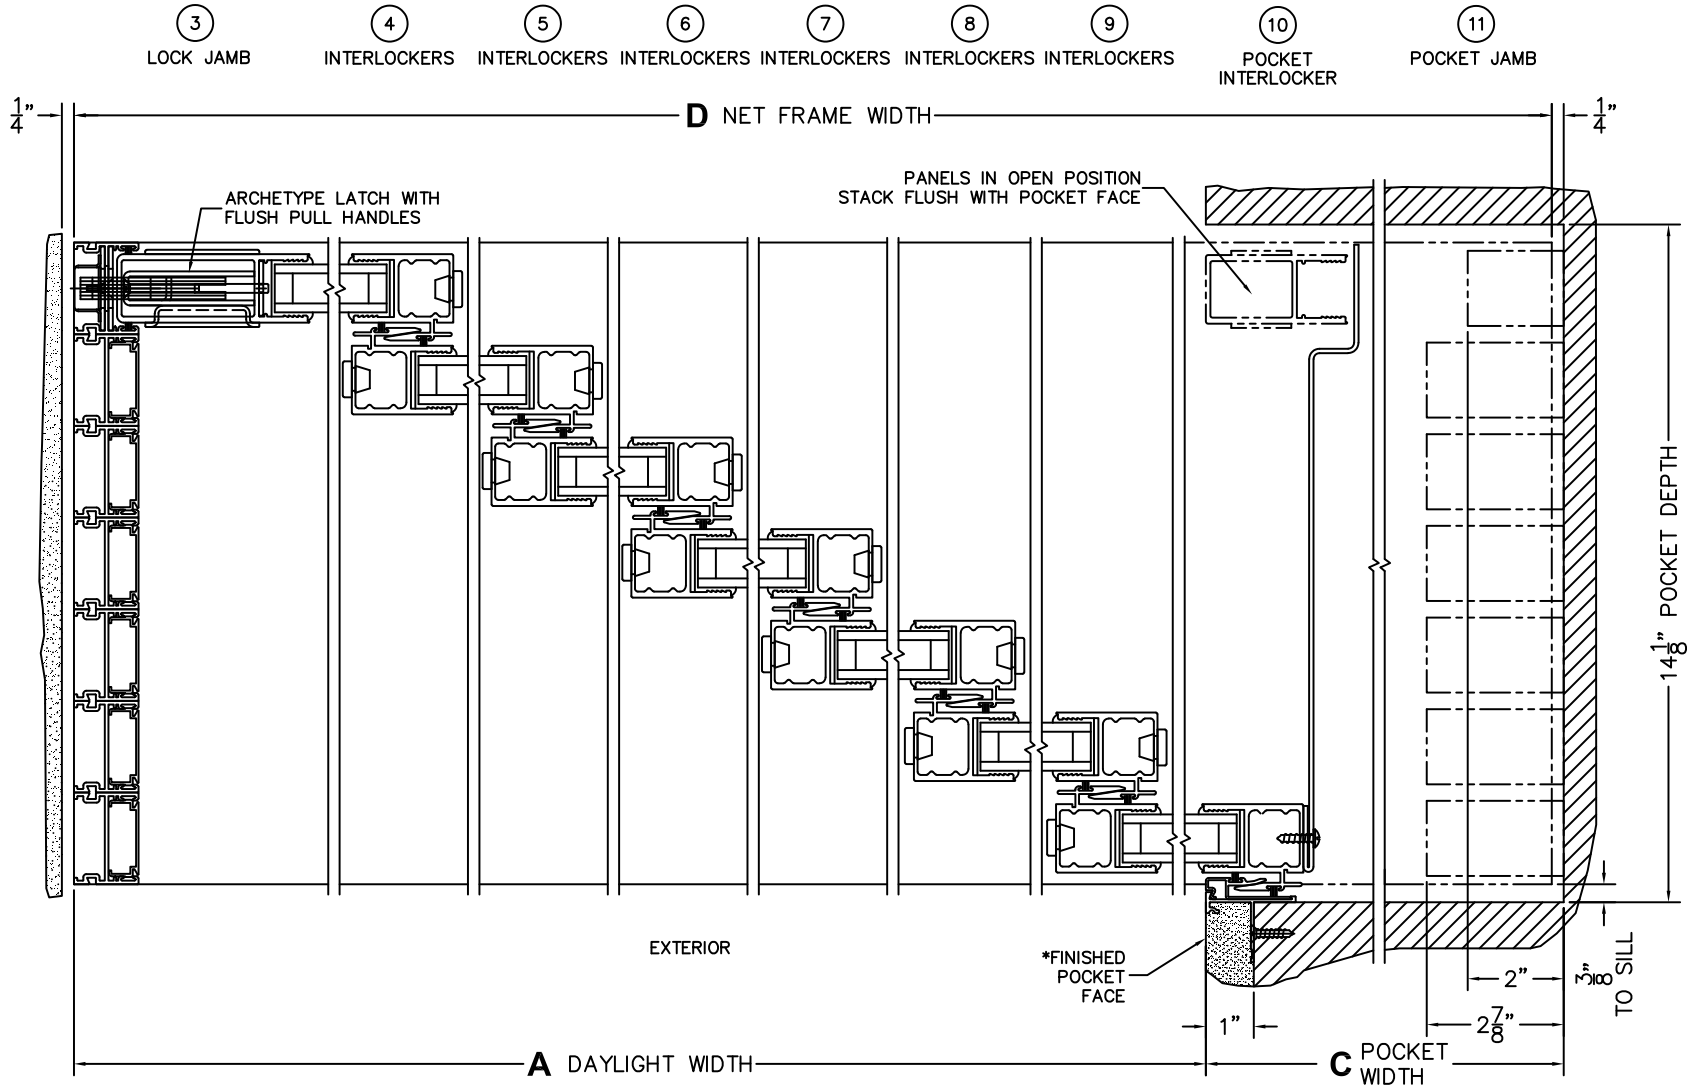

(USE RULER TO SCALE DIMENSIONS IN INCHES)

SCALE: 1/4

*CAUTION: WHEN CONSTRUCTING POCKET NOTE THAT DAYLIGHT WIDTH DOES NOT INCLUDE 1" SET BACK FOR POST INTERLOCKER.