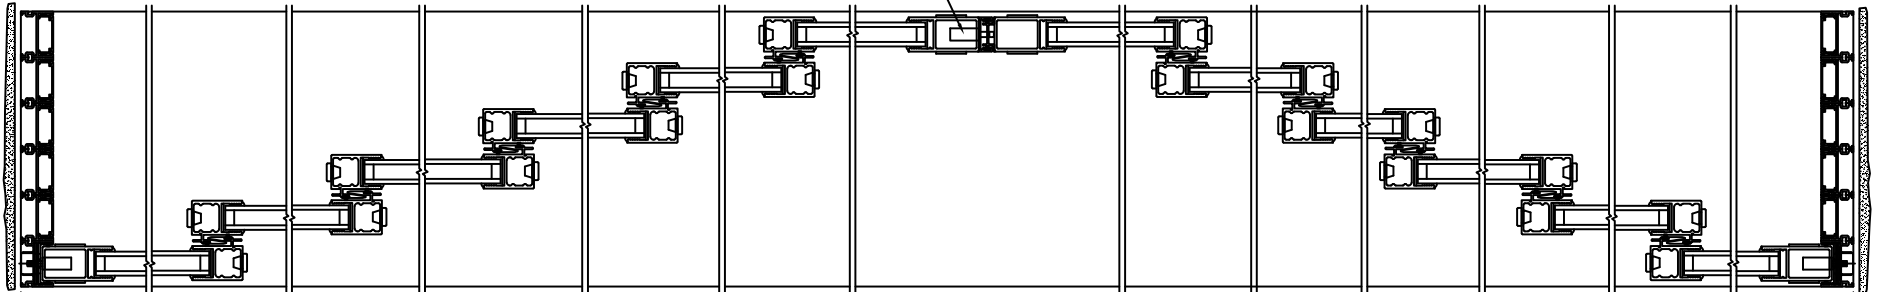

FLEETWOOD
WINDOWS & DOORS
FleetwoodUSA.com

NORWOOD 3050
XXXXXXXXXXXXX STANDARD CONFIGURATION
NO SCREENS

ORDER NO.:

ITEM NO.:

(USE RULER TO SCALE DIMENSIONS IN INCHES)

SCALE: 1/8

- ③
LOCK JAMB
- ④
INTERLOCKERS
- ⑤
INTERLOCKERS
- ⑥
INTERLOCKERS
- ⑦
INTERLOCKERS
- ⑧
INTERLOCKERS
- ⑨
MEETING STILES
- ⑩
INTERLOCKERS
- ⑪
INTERLOCKERS
- ⑫
INTERLOCKERS
- ⑬
INTERLOCKERS
- ⑭
INTERLOCKERS
- ⑮
LOCK JAMB

FLUSH PULL HARDWARE
WITH SECURITY LATCH

EXTERIOR

1/4"

A NET FRAME WIDTH

1/4"