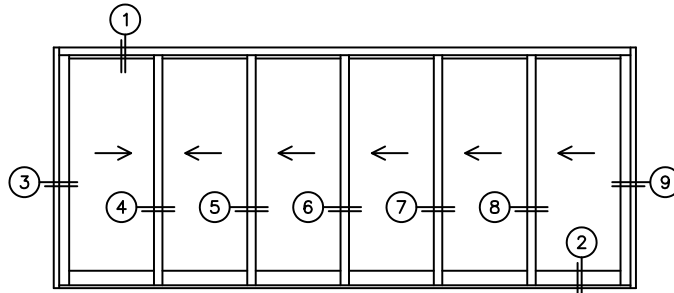

FLEETWOOD
WINDOWS & DOORS
FleetwoodUSA.com

NORWOOD 3050
XXXXXX STANDARD CONFIGURATION
WITH SCREENS

ORDER NO.:

ITEM NO.:

REQUIRED DEALER INFO.

A(NET FRAME WIDTH)

B(NET FRAME HEIGHT)

SILL PAN HEIGHT (INTERIOR LEG)
(3/4", 1-1/16", 1-7/16" OR 1-7/8")

NOTES:

(USE RULER TO SCALE DIMENSIONS IN INCHES)

SCALE: 1/4"

XXXXXX DOOR SHOWN

1
MULTI-SLIDE
HEAD DETAIL

EXTERIOR

2
MULTI-SLIDE
SILL DETAIL