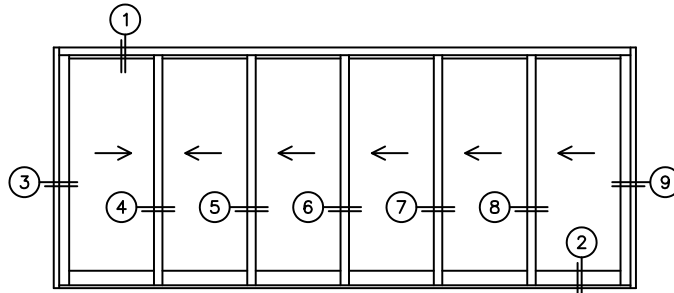

**FLEETWOOD**  
WINDOWS & DOORS  
FleetwoodUSA.com

**NORWOOD 3050**  
XXXXXX STANDARD CONFIGURATION  
WITH SCREENS

ORDER NO.:

ITEM NO.:

REQUIRED DEALER INFO.

**A**(NET FRAME WIDTH)

**B**(NET FRAME HEIGHT)

SILL PAN HEIGHT (INTERIOR LEG)  
(3/4", 1-1/16", 1-7/16" OR 1-7/8")

NOTES:

(USE RULER TO SCALE DIMENSIONS IN INCHES)

SCALE: 1/4

XXXXXX DOOR SHOWN

1  
MULTI-SLIDE  
HEAD DETAIL

EXTERIOR

2  
MULTI-SLIDE  
SILL DETAIL

**B** NET FRAME HEIGHT