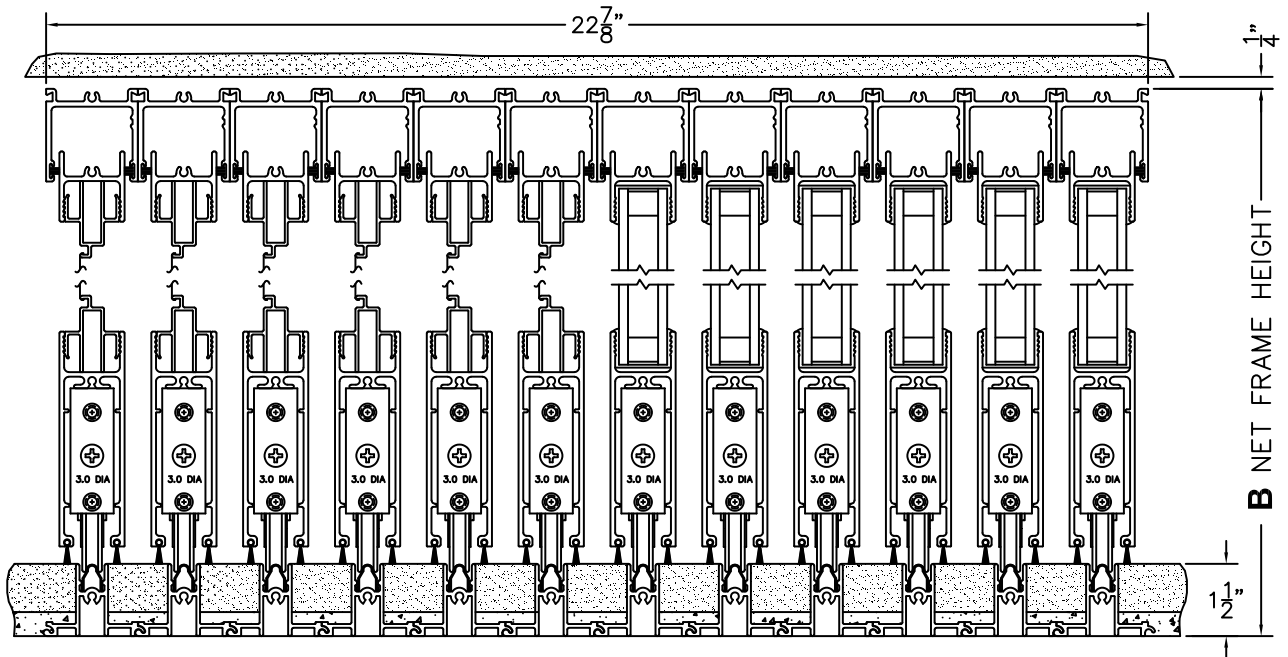

NOTES:

(USE RULER TO SCALE DIMENSIONS IN INCHES)

SCALE: 1/4

XXXXXX DOOR SHOWN

1  
MULTI-SLIDE  
HEAD DETAIL

EXTERIOR

2  
MULTI-SLIDE  
SILL DETAIL

**B** NET FRAME HEIGHT