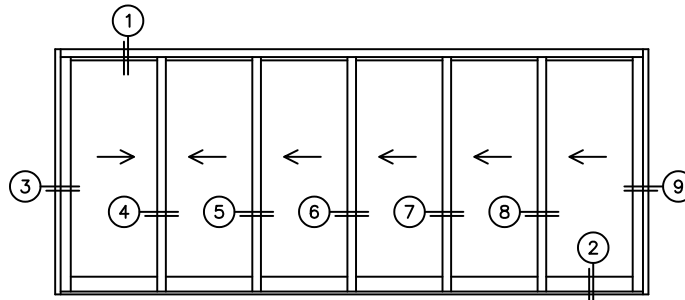

FLEETWOOD
WINDOWS & DOORS
FleetwoodUSA.com

NORWOOD 3050
XXXXXX STANDARD CONFIGURATION
NO SCREENS

ORDER NO.:

ITEM NO.:

REQUIRED DEALER INFO.

A (NET FRAME WIDTH)

B (NET FRAME HEIGHT)

NOTES:

(USE RULER TO SCALE DIMENSIONS IN INCHES)

SCALE: 1/4

XXXXXX DOOR SHOWN